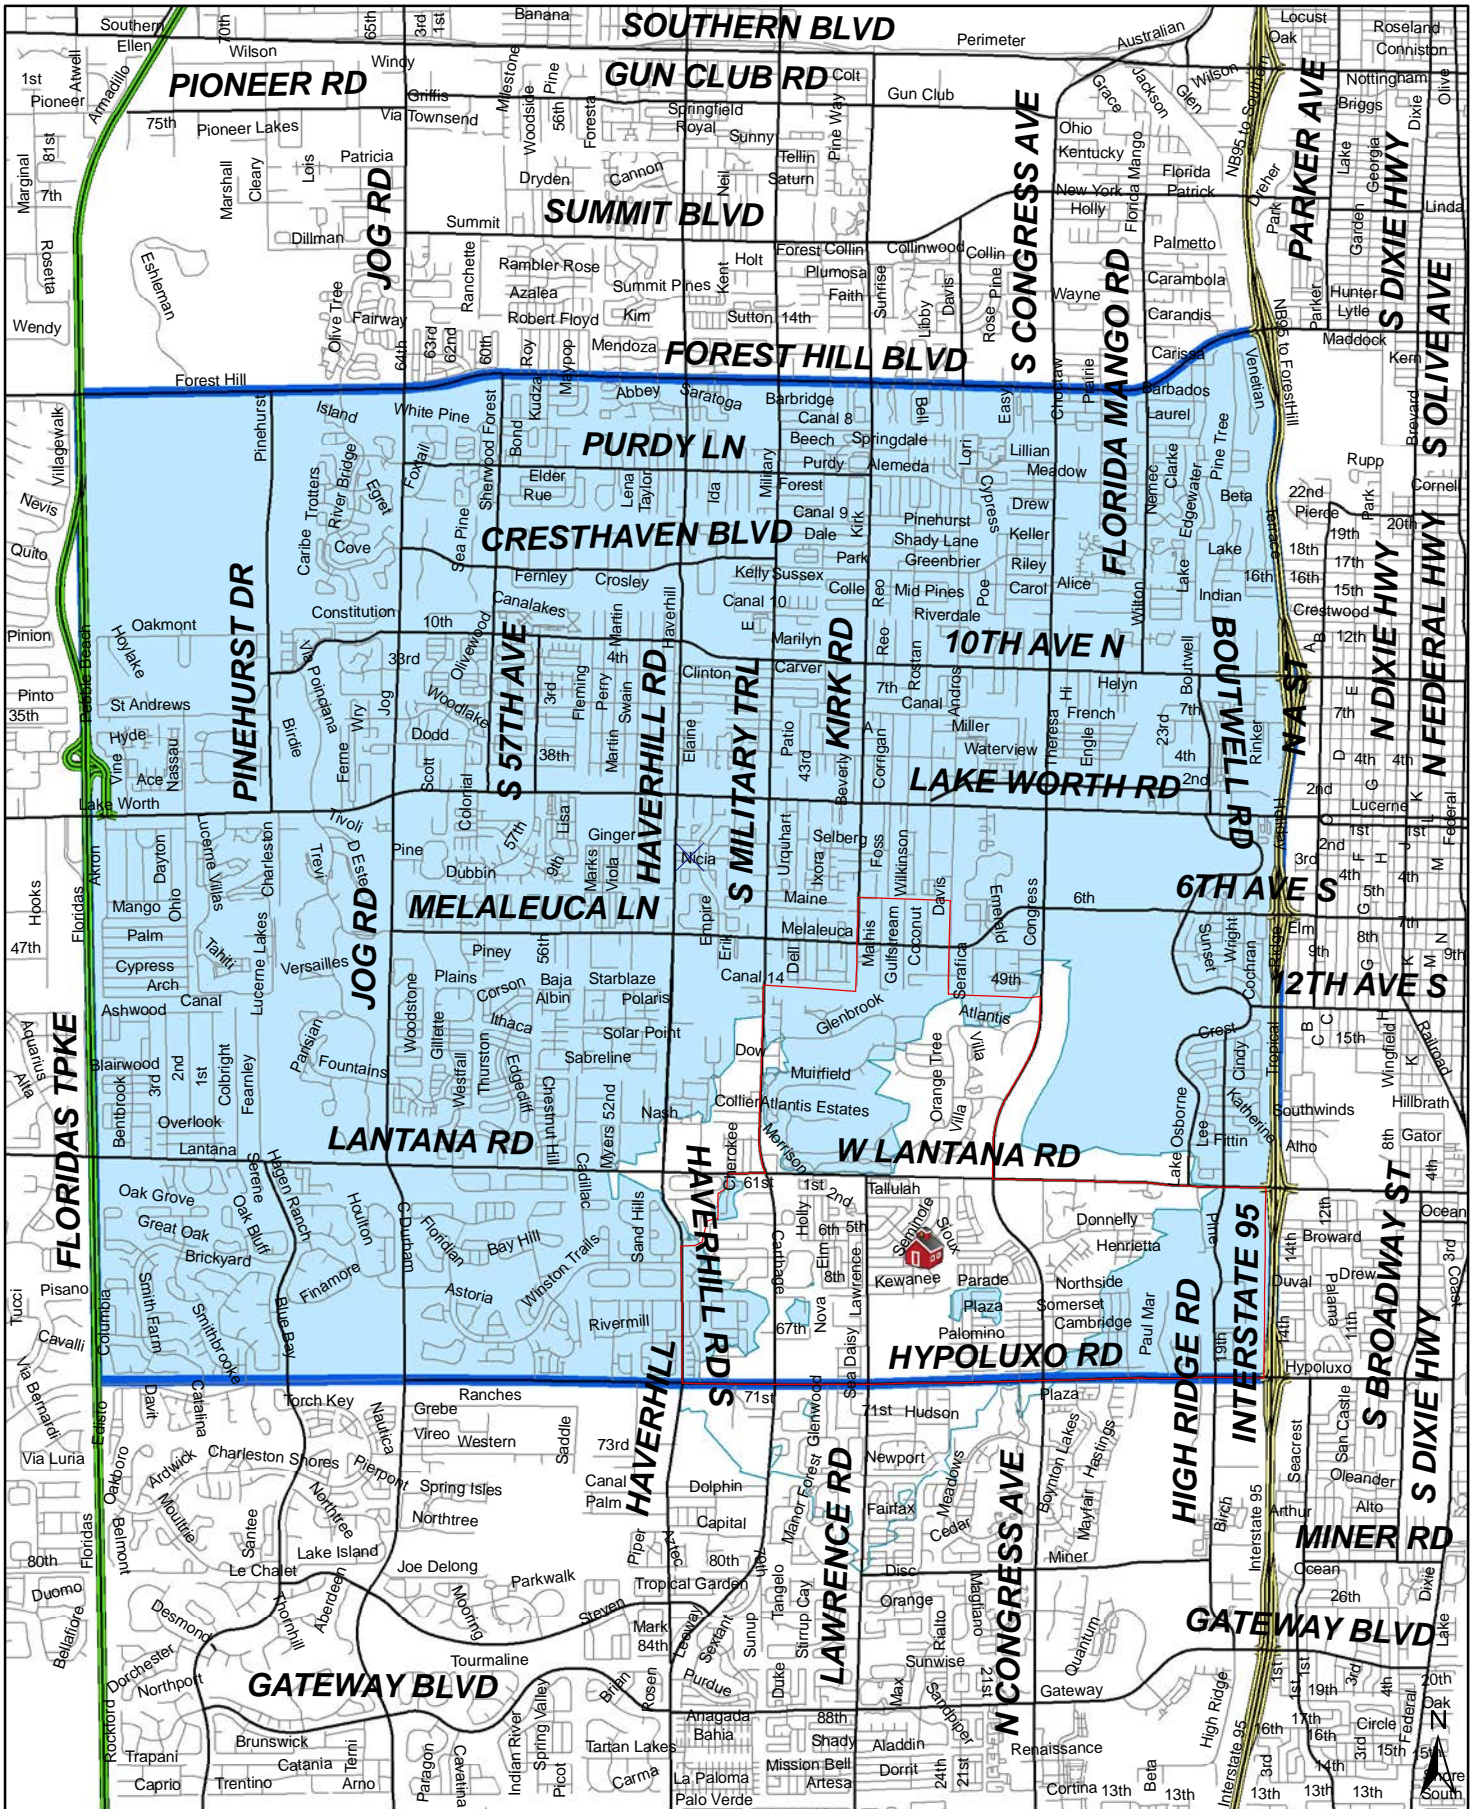

# Choice Transportation Zone Starlight Cove Elementary School

- Attendance Boundary
- Starlight Cove 2 mile
- Choice Transportation Zone
- Starlight Cove Elementary