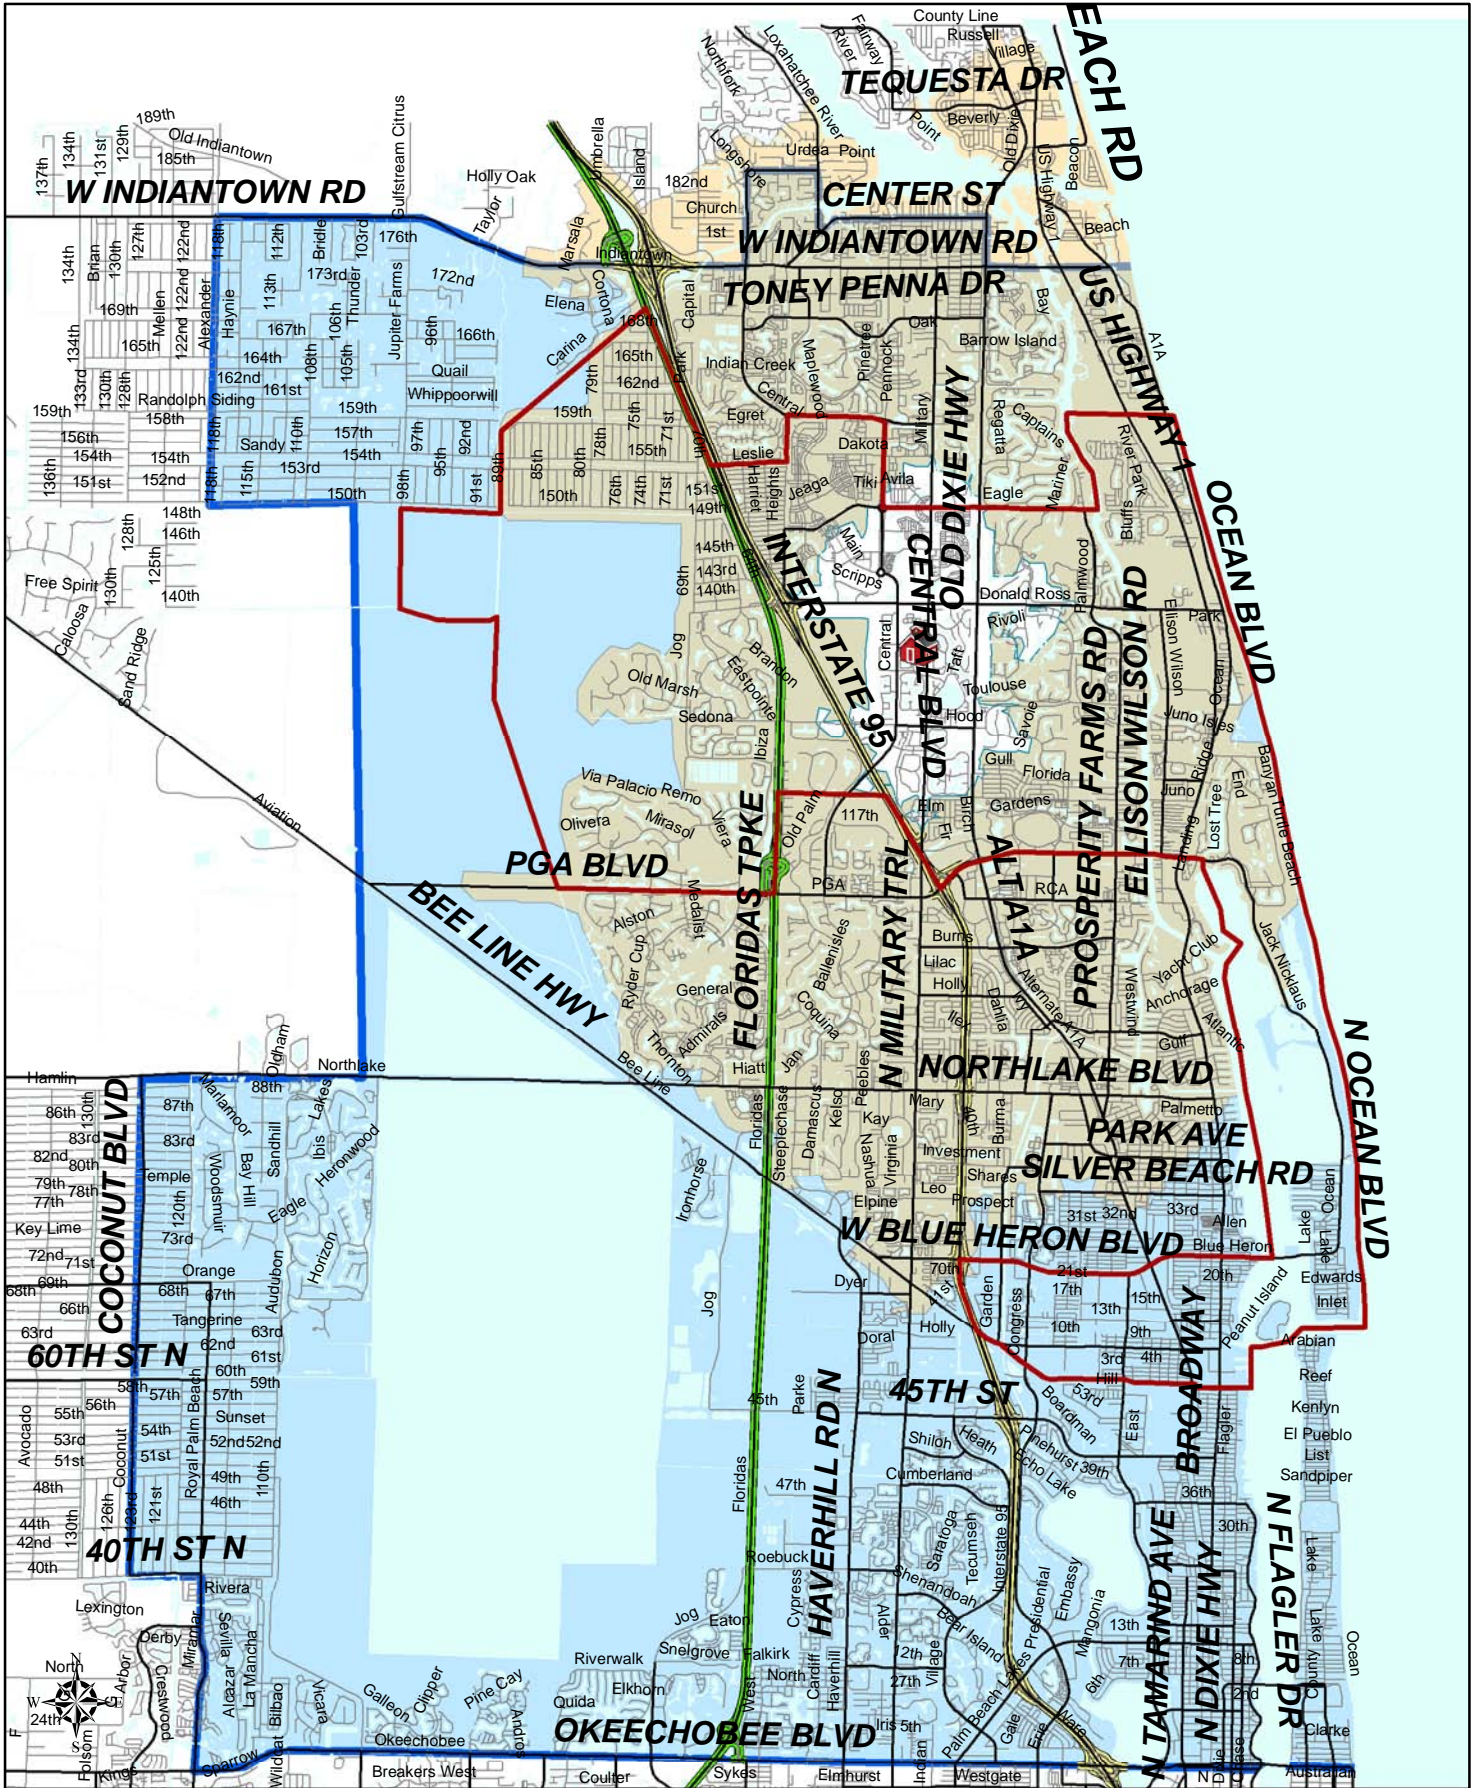

Choice Transportation Zone William T. Dwyer High School

-  William T. Dwyer High
-  Attendance Boundary

-  William T. Dwyer 2 mile
-  William T. Dwyer 7 mile

 Choice Transportation Zone