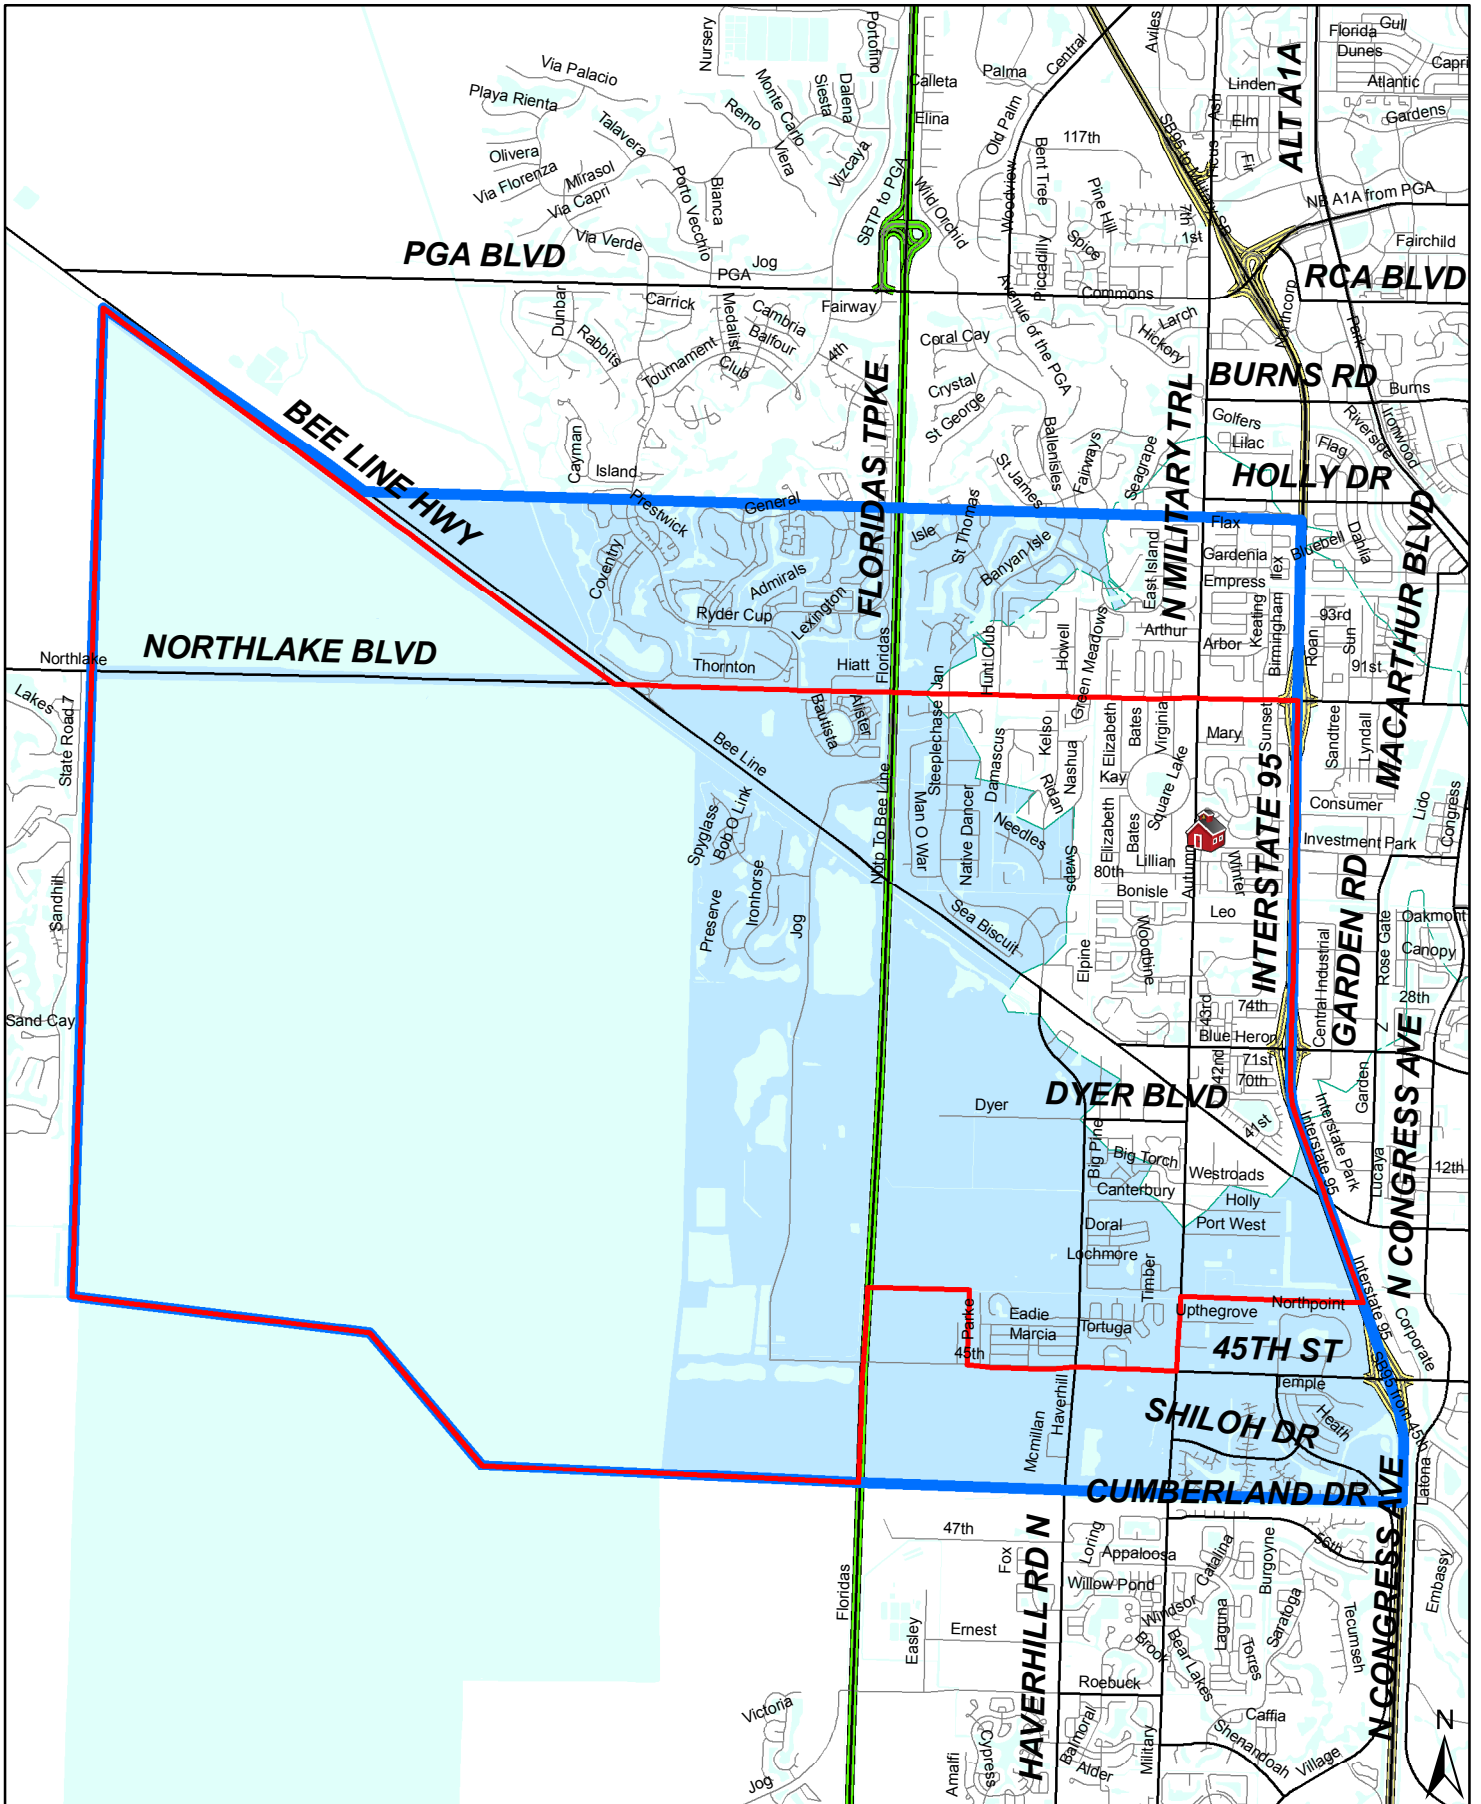

Choice Transportation Zone Grove Park Elementary

-  Grove Park Elementary
-  Attendance Boundary
-  2 Mile Walk Zone
-  Choice Transportation Zone

Map prepared courtesy of Planning Dept - GIS

10/11/2016 - DLG
CTZ_GrovePark_Elementary2016.mxd