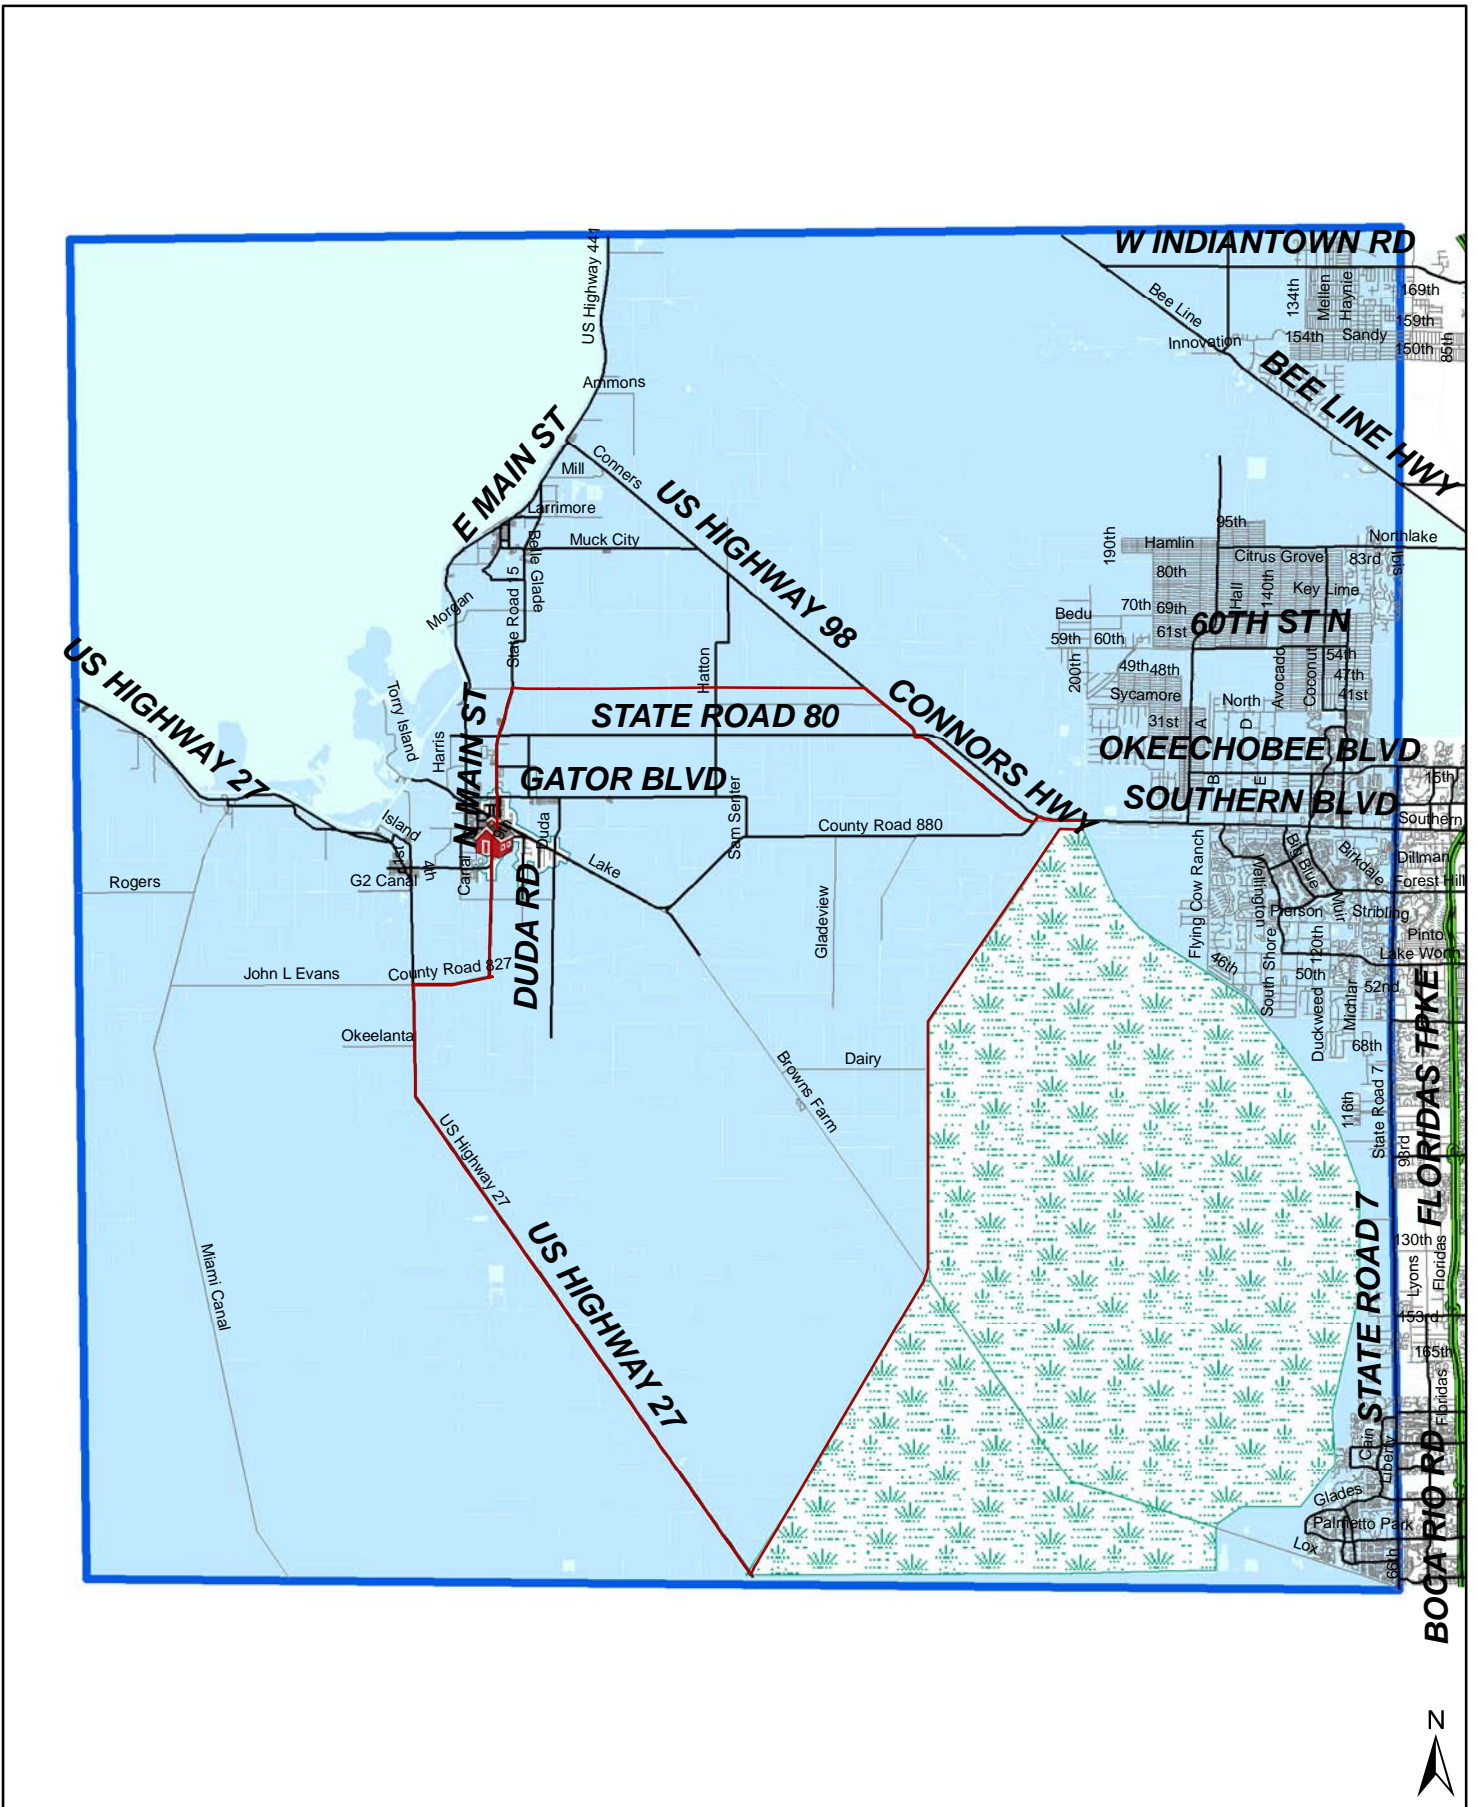

# Choice Transportation Zone Gove Elementary School

- Attendance Boundary
- Gove 2 mile
- Gove Elementary
- Choice Transportation Zone