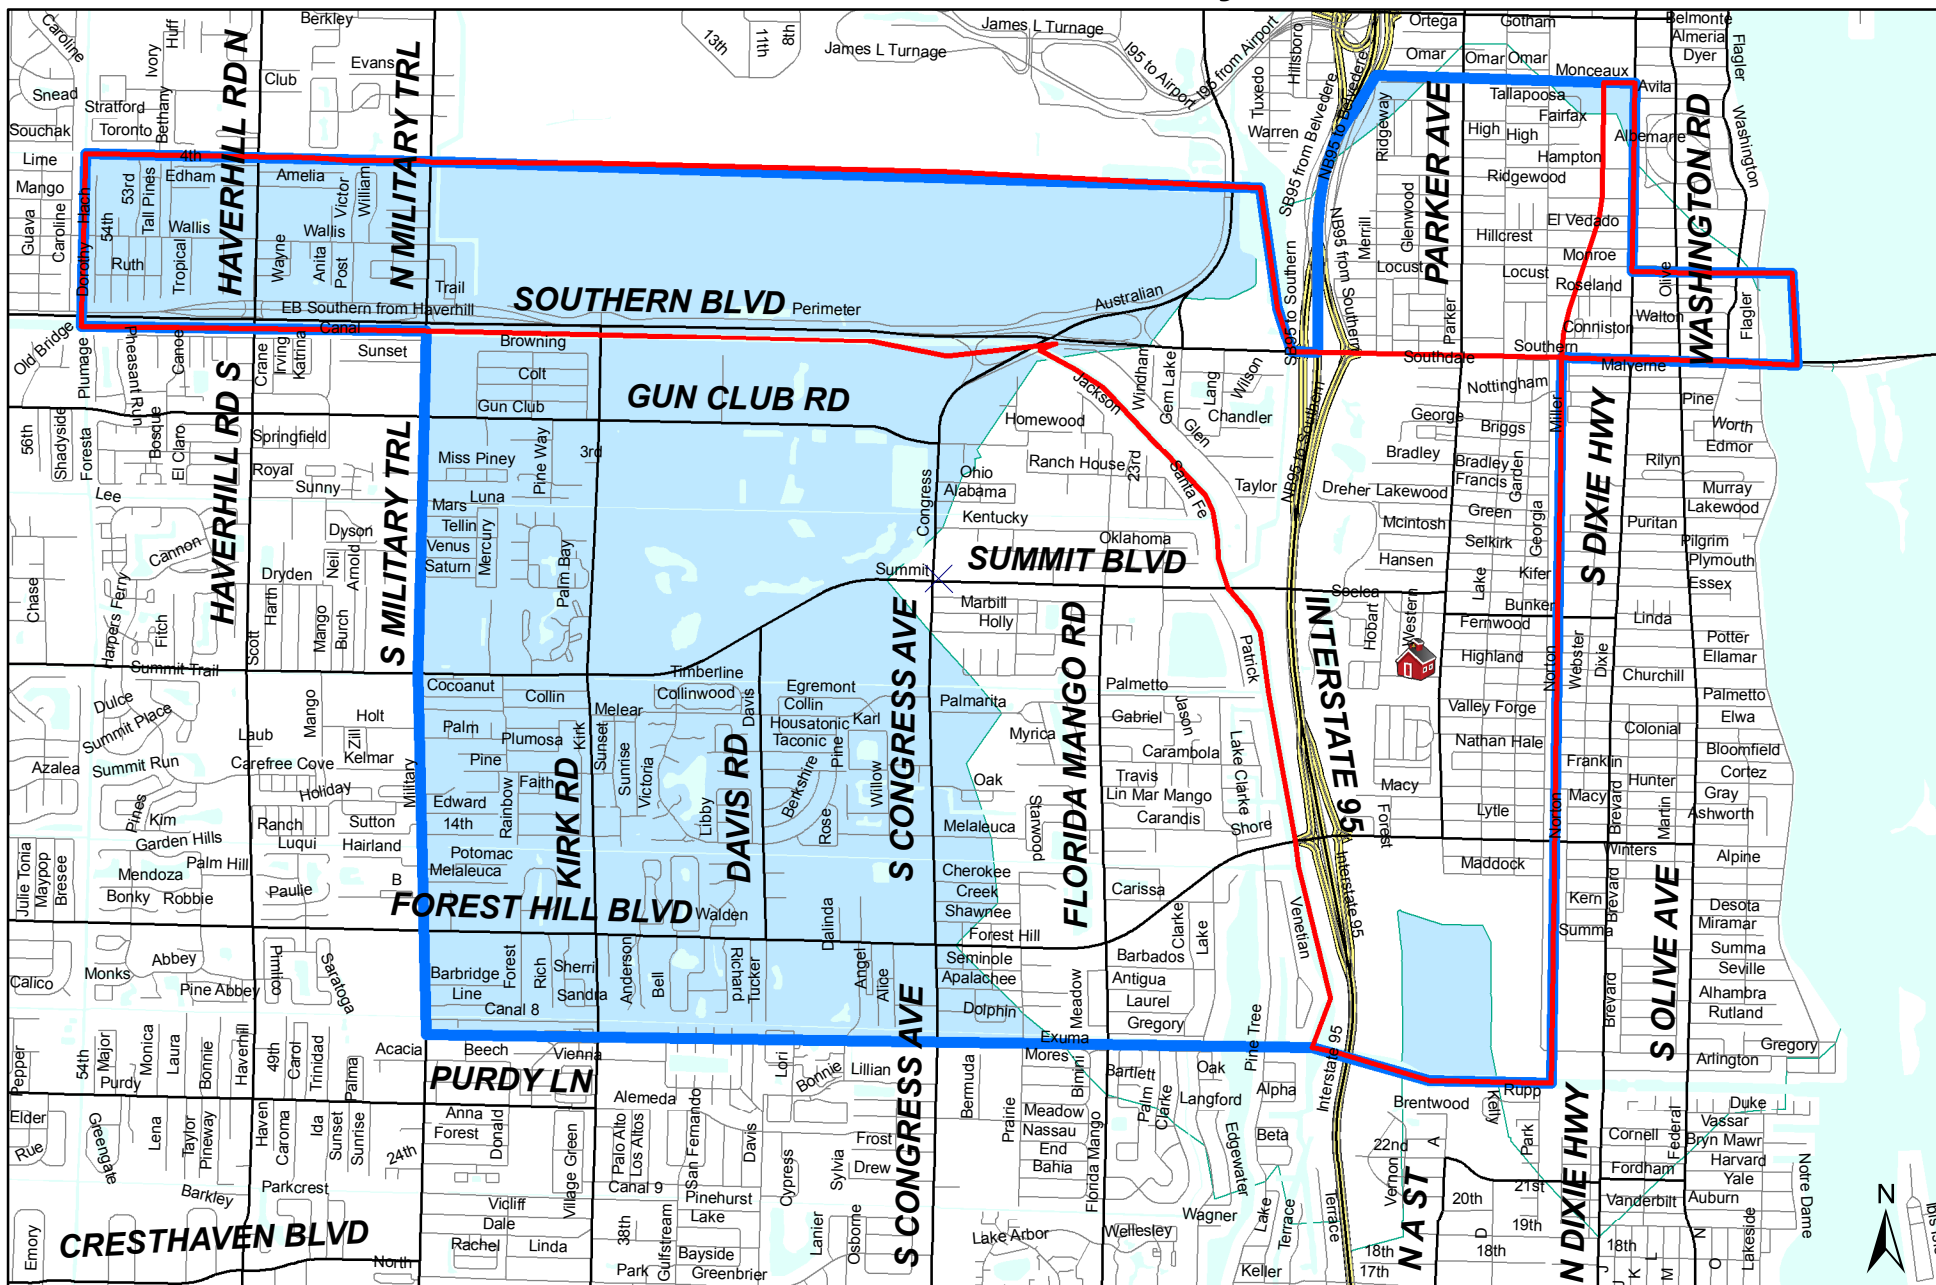

Choice Transportation Zone Palmetto Elementary

Palmetto Elementary

2 Mile Walk Zone

Map prepared courtesy of Planning Dept - GIS

Attendance Boundary

Choice Transportation Zone

10/12/2016 - DLG
CTZ_Palmetto_Elementary2016.mxd