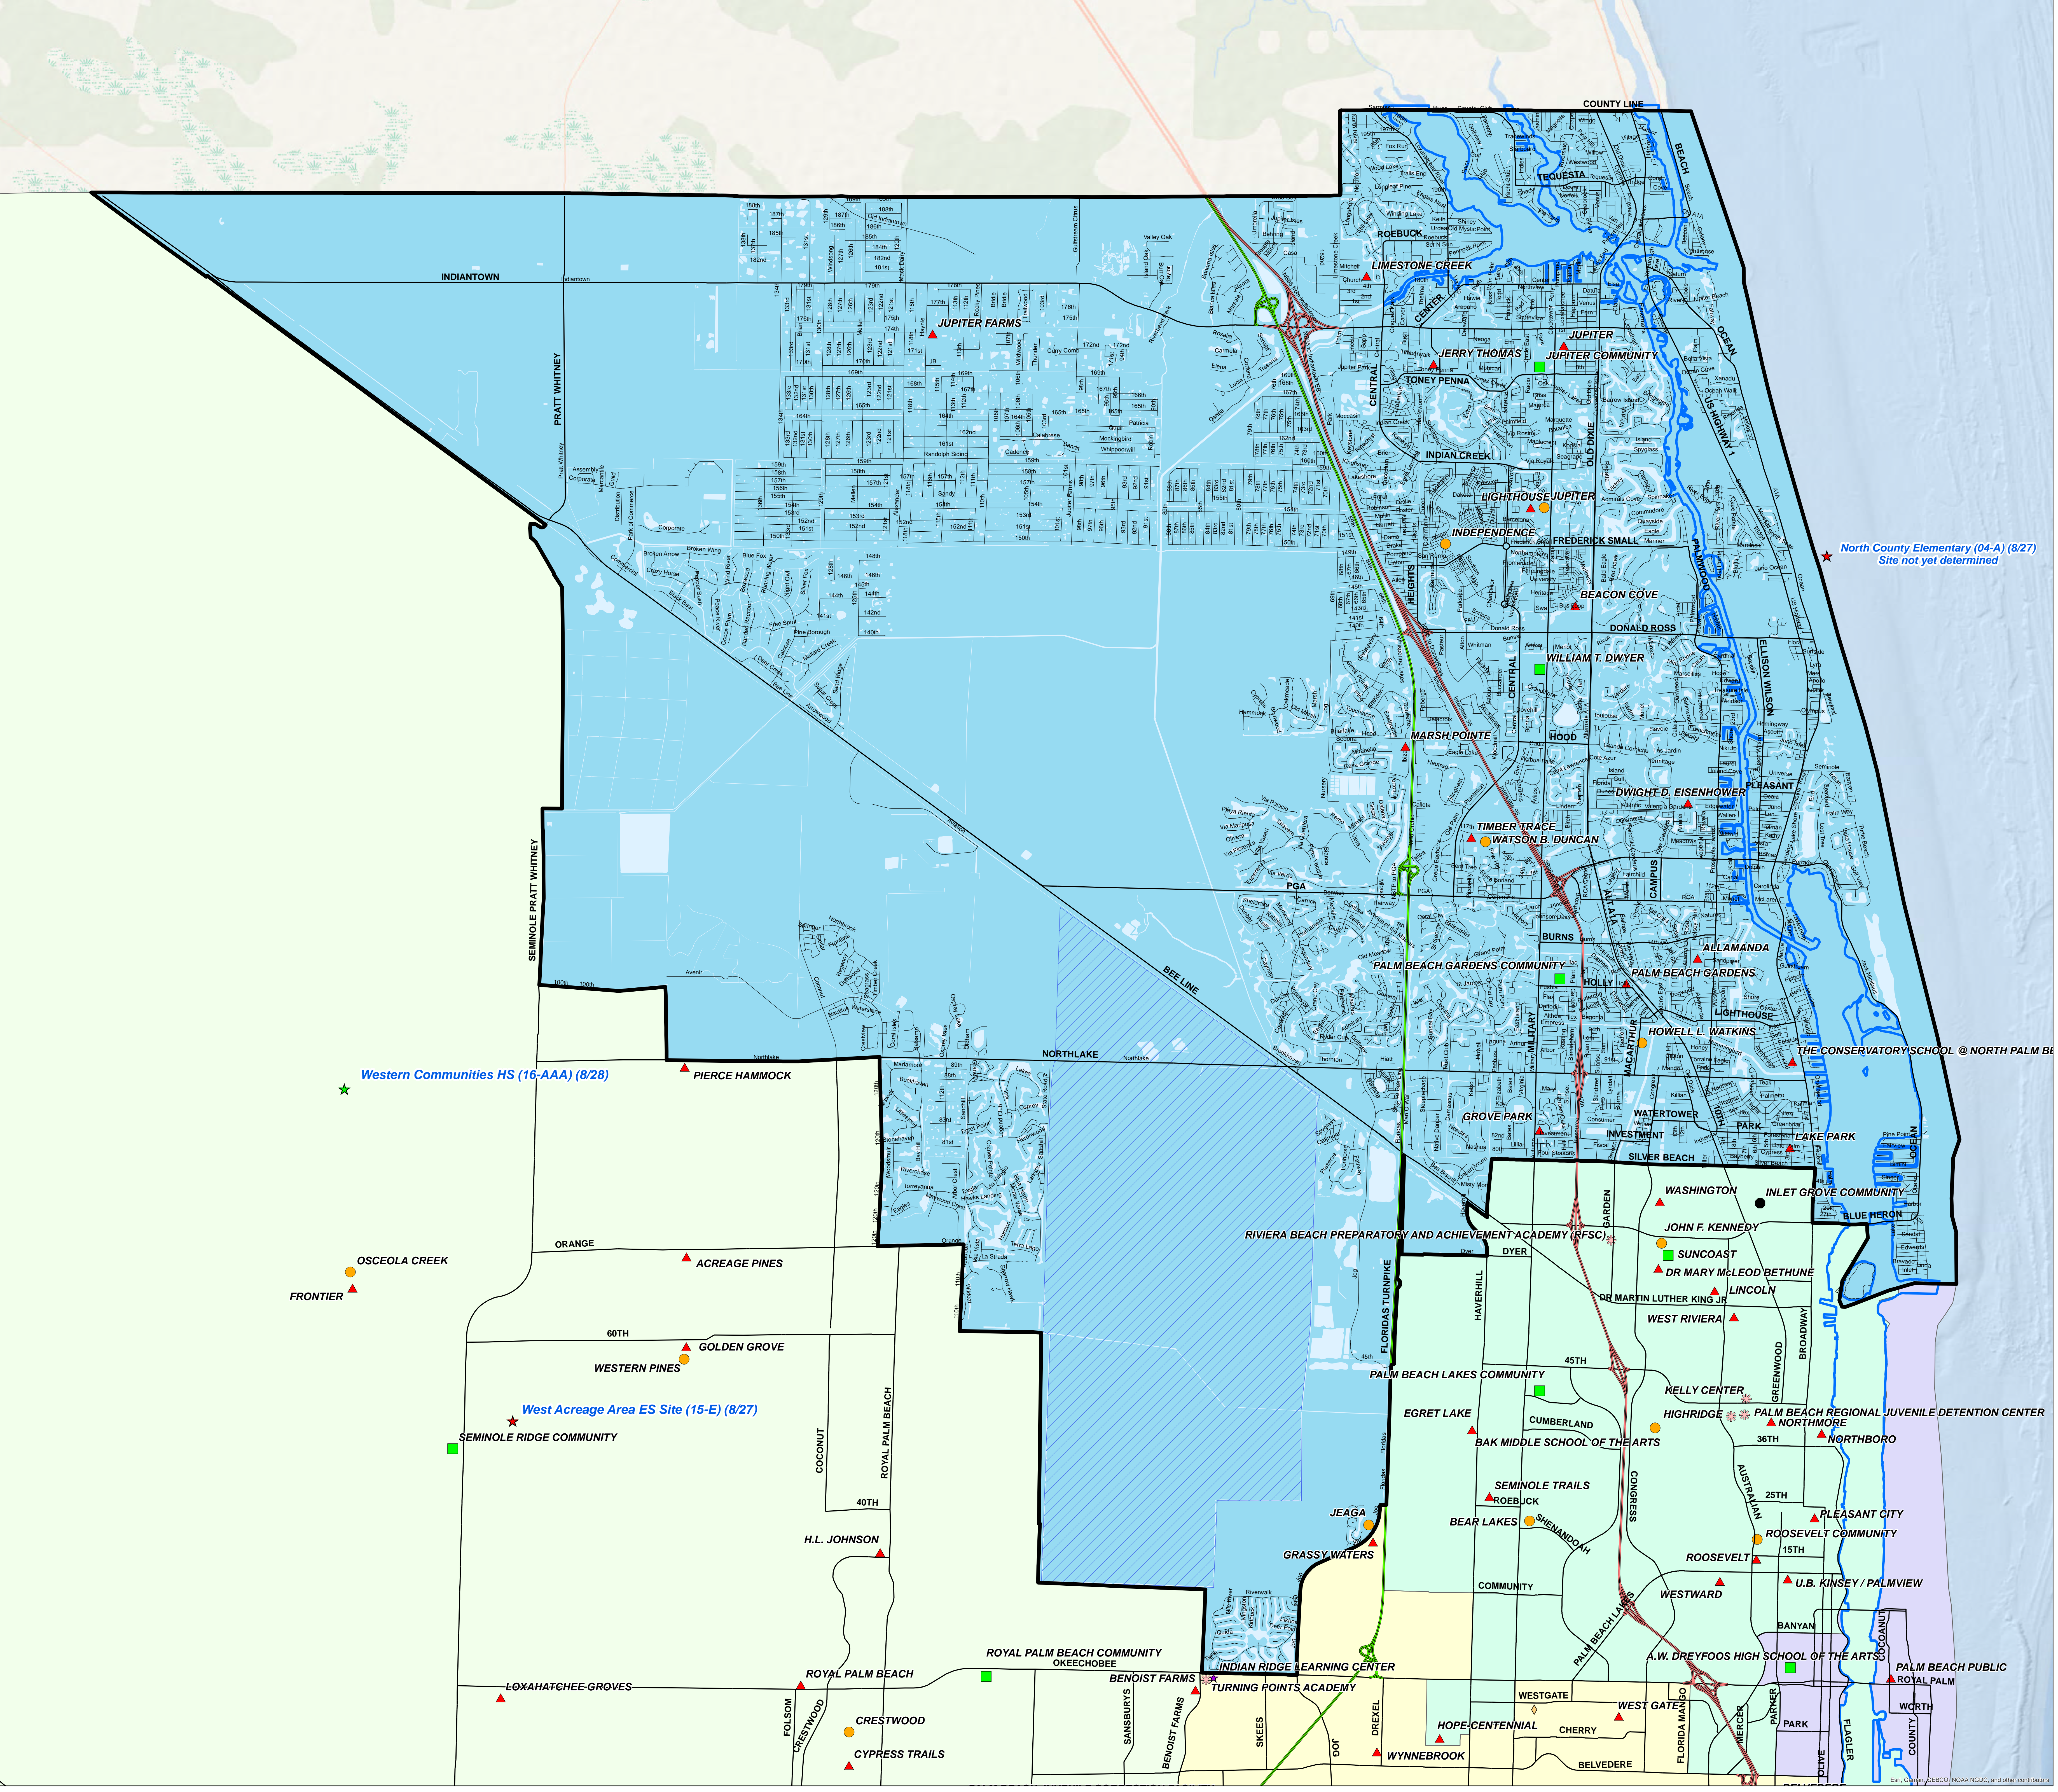

2021 School Board District 1

1. **Highways**
2. Florida's Turnpike
   - Interstate 95
   - Major Roads
   - Secondary Roadways

1. **New Schools**
2. ★ Elementary
   - ★ Middle
   - ★ High

1. **Schools**
2. Adult & Community
   - Alternative
   - Charter
   - ★ ESE
   - ▲ Elementary
   - Middle
   - High
   - ▭ Intracoastal
   - ▭ Canals and Lakes
   - ▭ Catchment Area
   - ▭ School Board District 1

1. **2021 School Board Districts**
2. District 1 - Barbara McQuinn
   - District 2 - Alexandria Ayala
   - District 3 - Karen Brill
   - District 4 - Erica Whitfield
   - District 5 - Frank Barbieri, Esq.
   - District 6 - Marcia Andrews
   - District 7 - Debra Robinson, M.D.
   - World_Ocean_Base

Palm Beach County School District
Planning & Intergovernmental
Relations - GIS

3661 Interstate Park Rd N
Riviera Beach, FL 33404

North County Elementary (04-A) (8/27)
Site not yet determined

Western Communities HS (16-AAA) (8/28)

OSCEOLA CREEK

FRONTIER

ORANGE

ACREAGE PINES

60TH GOLDEN GROVE

WESTERN PINES

West Acreage Area ES Site (15-E) (8/27)

SEMINOLE RIDGE COMMUNITY

COCONUT ROYAL PALM BEACH

40TH H.L. JOHNSON

ROYAL PALM BEACH

LOXAHATCHEE-GROVES

FOLSOM CRESTWOOD

CYPRESS TRAILS

ROYAL PALM BEACH COMMUNITY OKEECHOBEE

BENOIST FARMS

SANSBURYS

TURNING POINTS ACADEMY

SIKEES

INDIAN RIDGE LEARNING CENTER

WESTGATE

WEST GATE

HOPE-CENTENNIAL

WYNNEBROOK

WESTGATE

WEST GATE

FLORIDA MANDO

CHERRY

BELVEDERE

A.W. DREYFOOS HIGH SCHOOL OF THE ARTS

WESTWARD

U.B. KINSEY / PALMVIEW

BANYAN

PALM BEACH PUBLIC ROYAL PALM

ROOSEVELT

15TH

ROOSEVELT COMMUNITY

PLEASANT CITY

25TH

AUSTRIAN

36TH

NORTHBORO

GREENWOOD

BROADWAY

PALM BEACH REGIONAL JUVENILE DETENTION CENTER

NORTHMORE

HIGHRIDGE

36TH

KELLY CENTER

25TH

PLEASANT CITY

ROOSEVELT

15TH

ROOSEVELT COMMUNITY

DR MARTIN LUTHER KING JR

LINCOLN

WEST RIVIERA

DR MARTIN LUTHER KING JR

DR MARTIN LUTHER KING JR

DR MARTIN LUTHER KING JR

DR MARTIN LUTHER KING JR

DR MARTIN LUTHER KING JR

DR MARTIN LUTHER KING JR

DR MARTIN LUTHER KING JR

DR MARTIN LUTHER KING JR

DR MARTIN LUTHER KING JR