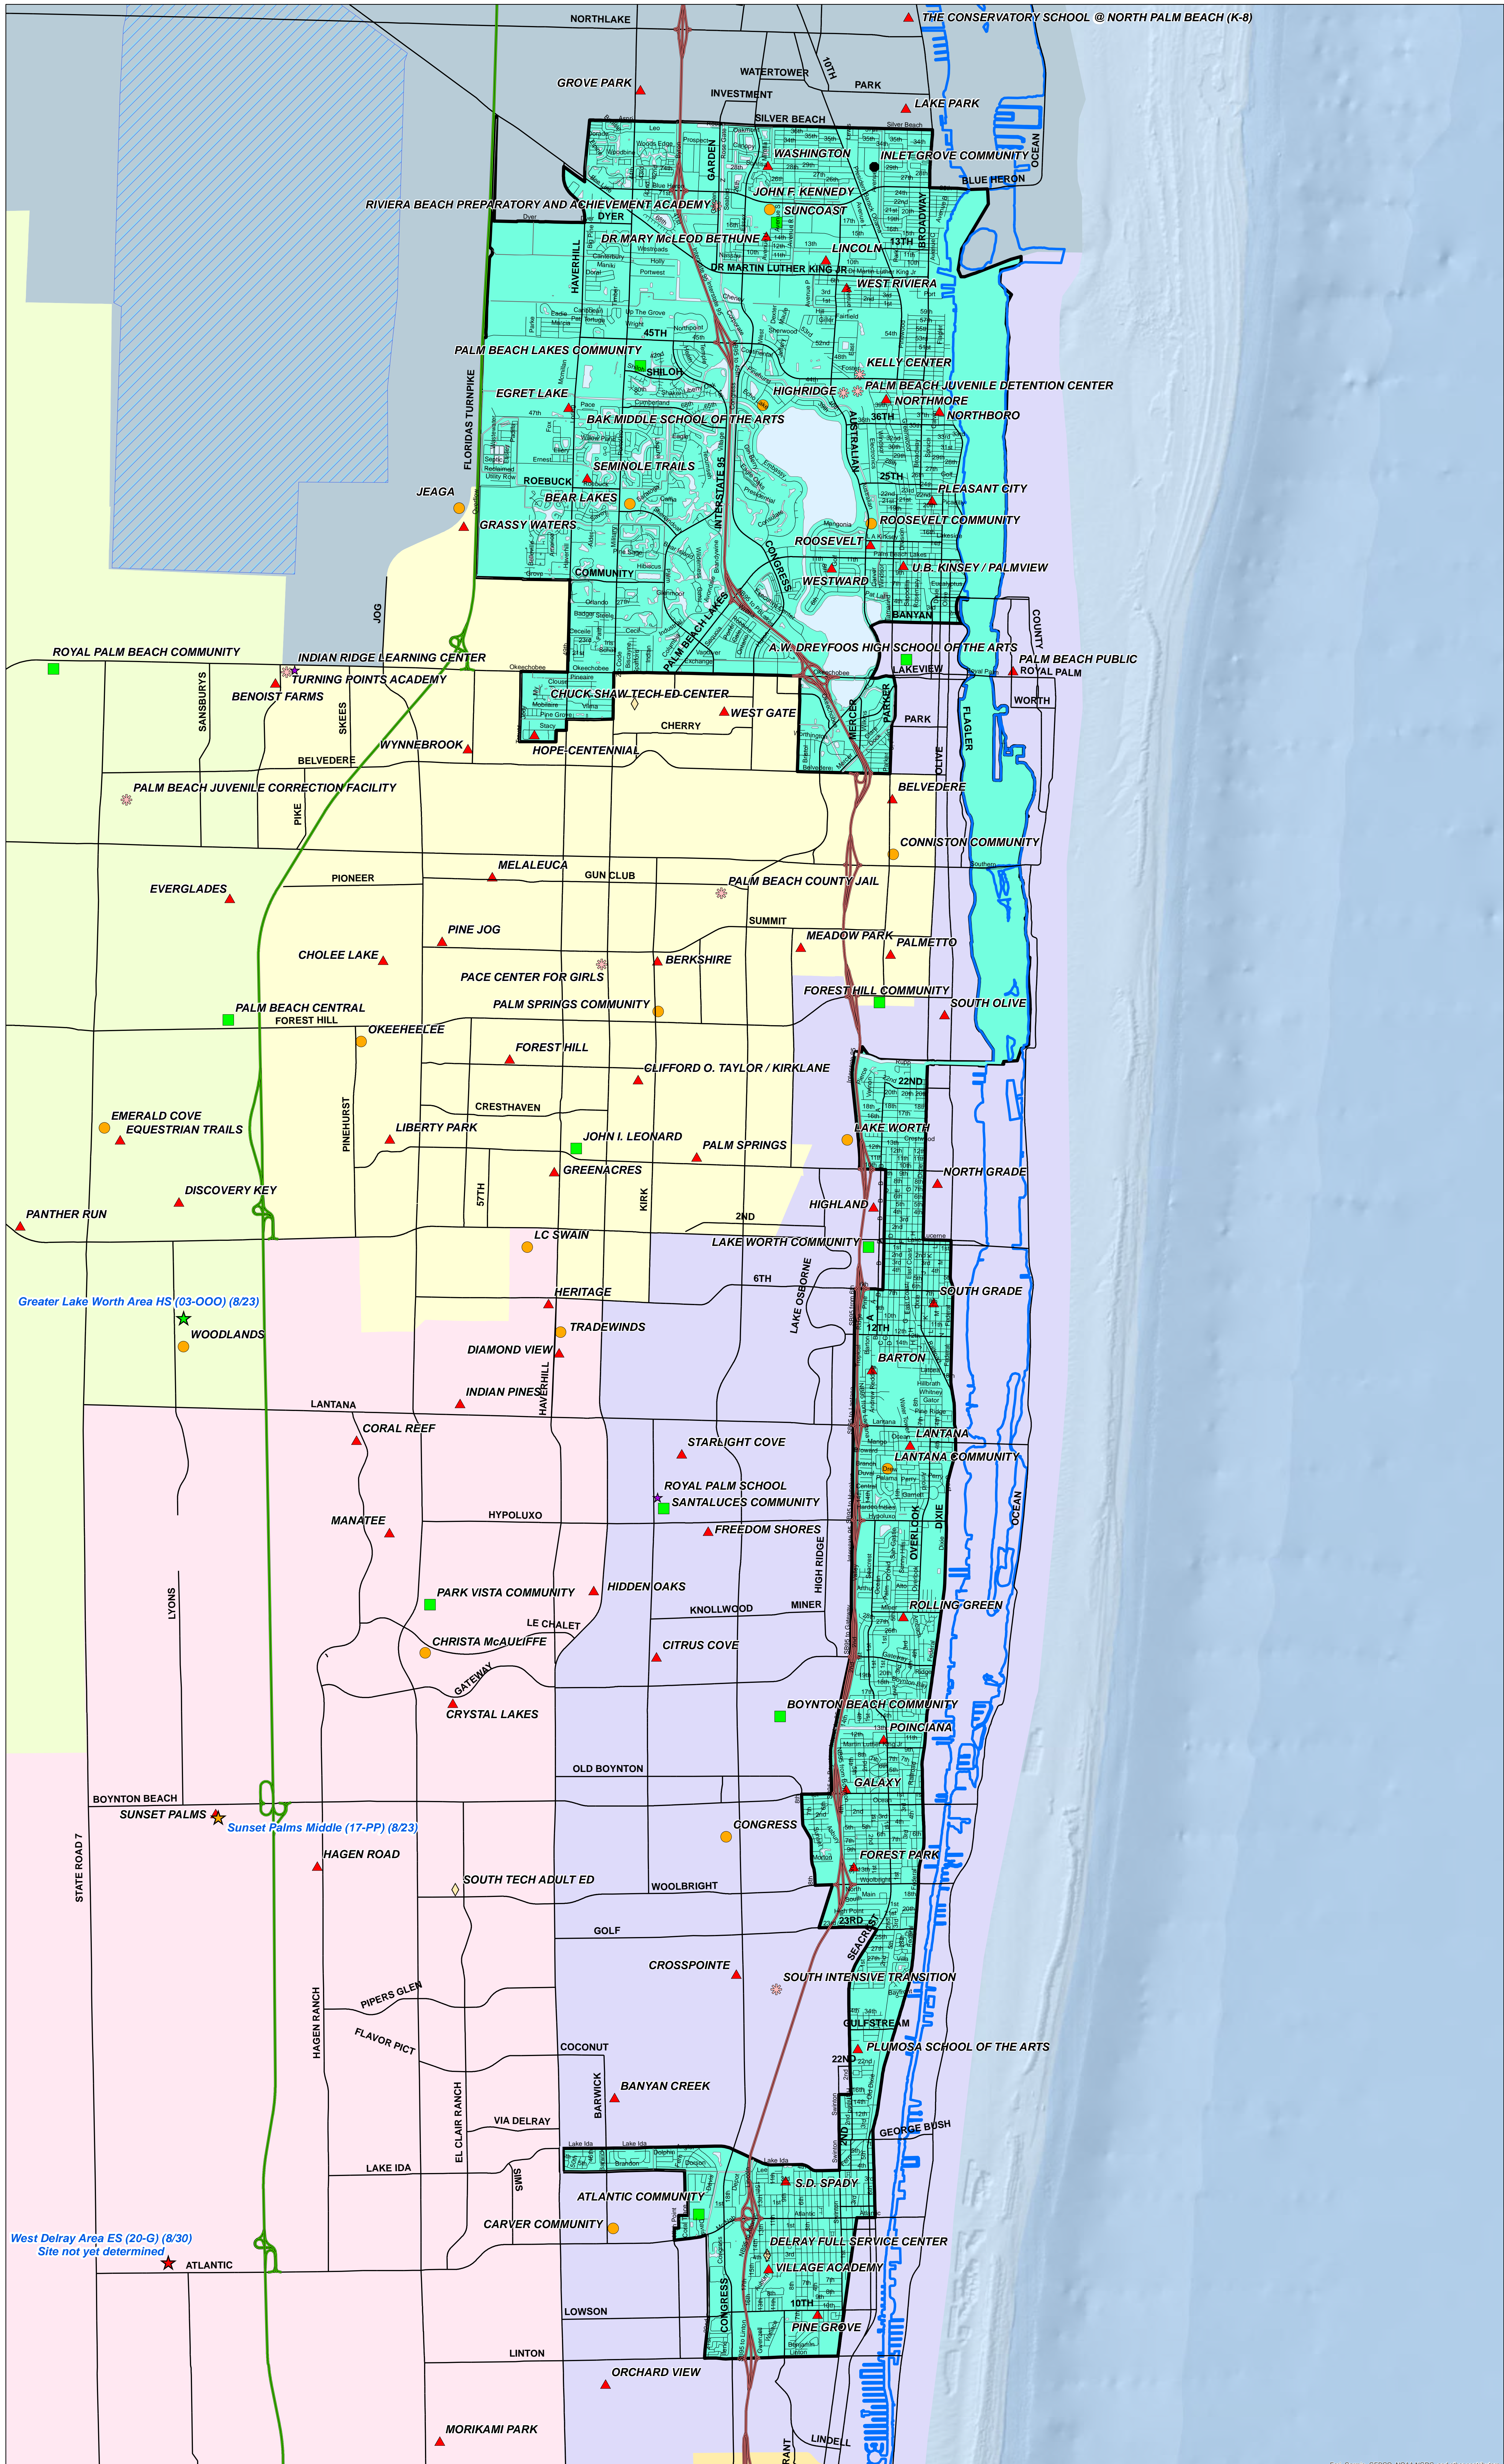

# 2021 School Board District 7

Major Roads  
Secondary Roadways

### New Schools

- ★ Elementary
- ☆ Middle
- ★ High

### Schools

- Charter
- ◇ Adult & Community
- ✱ Alternative
- ★ ESE
- ▲ Elementary
- Middle
- High

- ▭ Intracoastal
- ▭ Canals and Lakes
- ▨ Catchment Area
- ▭ School Board District 7

### 2021 School Board Districts

- ▭ District 1 - Barbara McQuinn
- ▭ District 2 - Alexandria Ayala
- ▭ District 3 - Karen Brill
- ▭ District 4 - Erica Whitfield
- ▭ District 5 - Frank Barbieri, Esq.
- ▭ District 6 - Marcia Andrews
- ▭ District 7 - Debra Robinson, M.D.