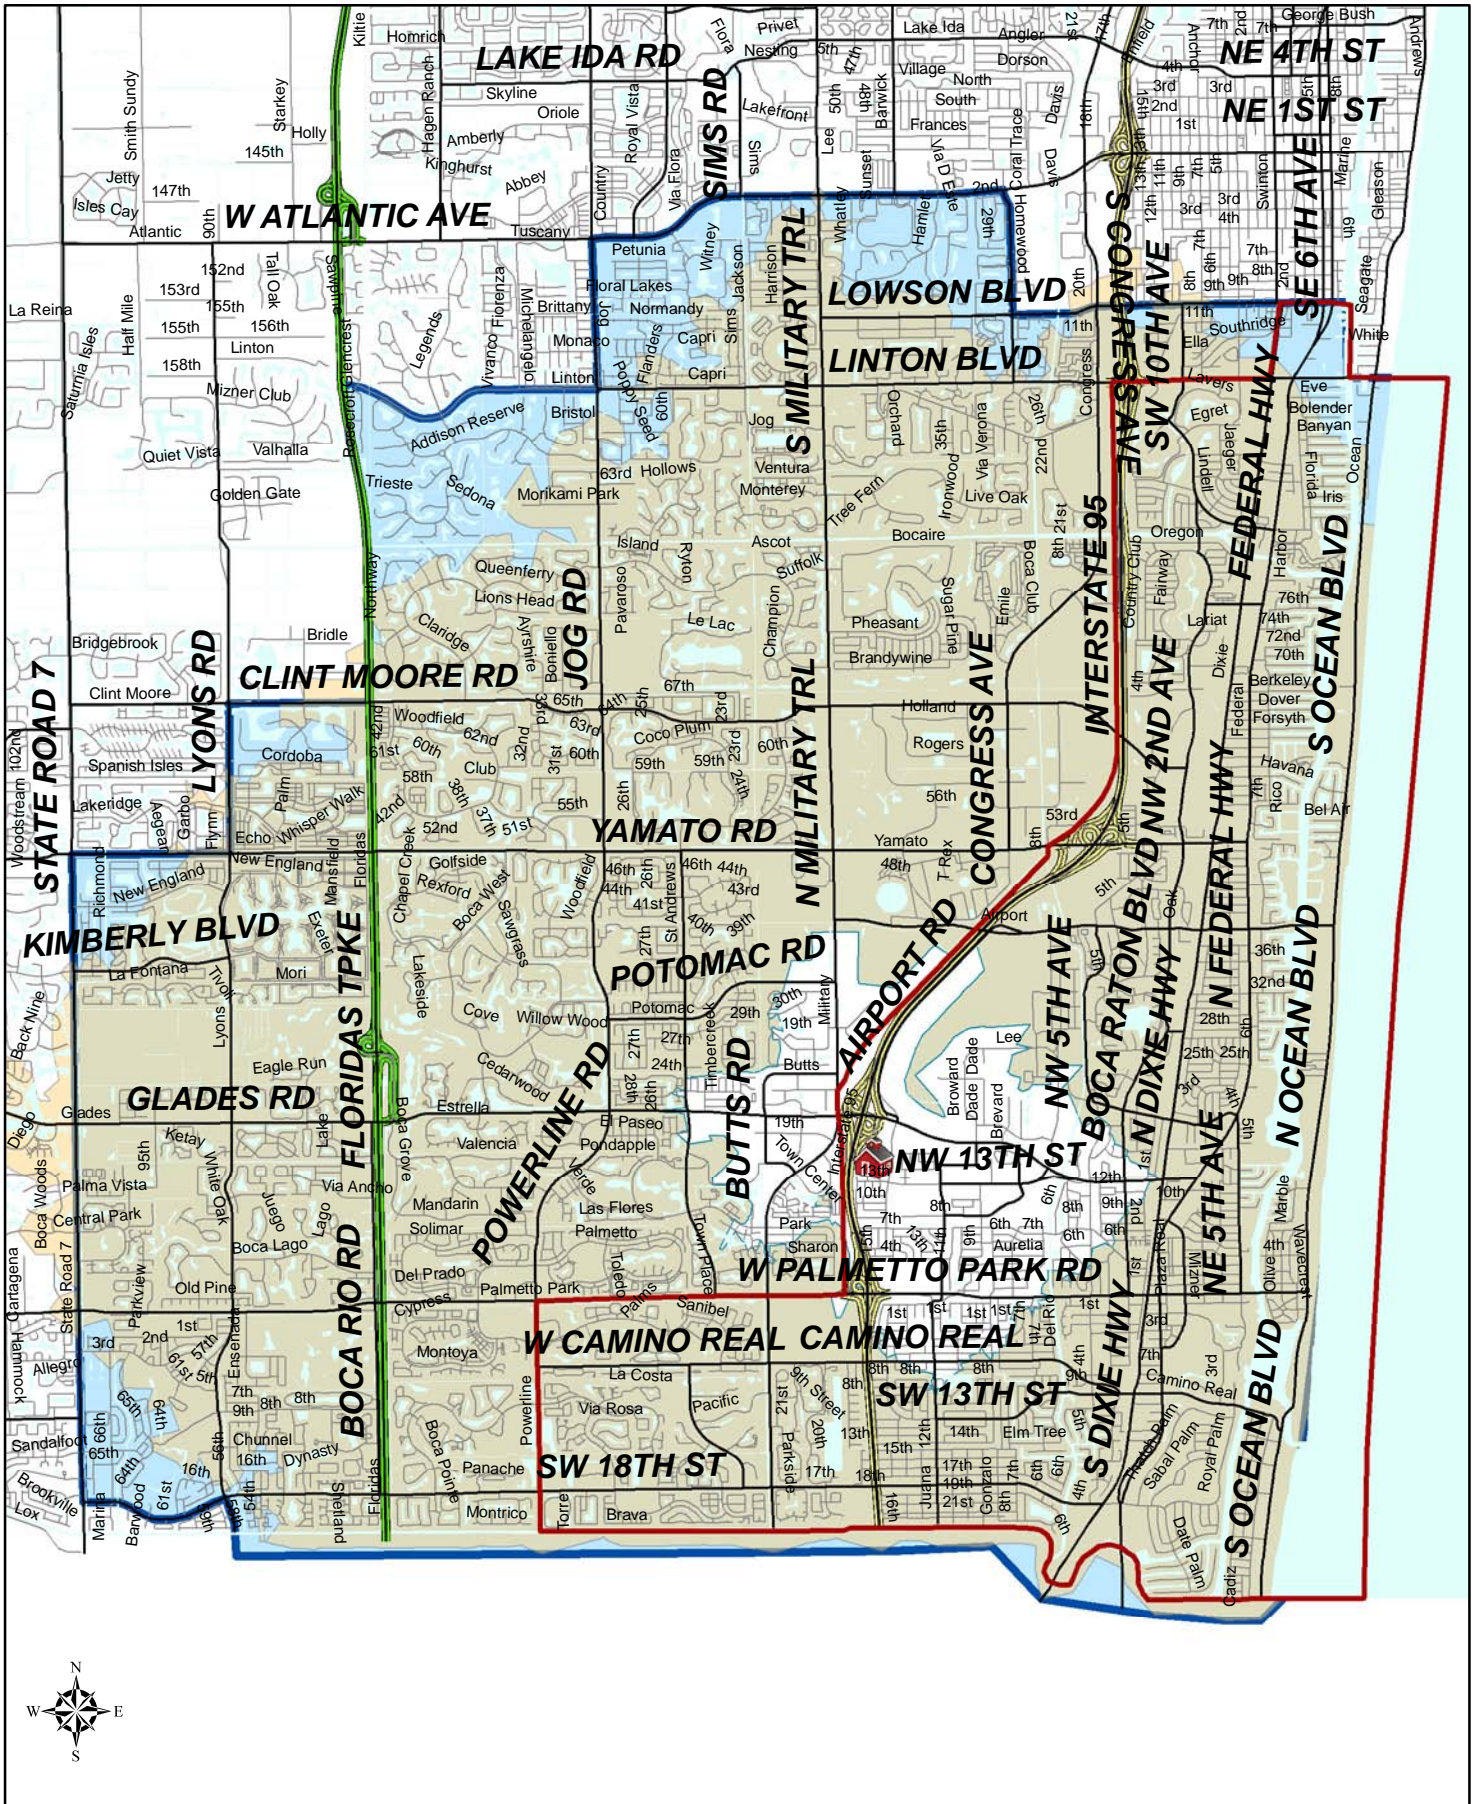

# Choice Transportation Zone Boca Raton High School

 Boca Raton High  
 Attendance Boundary  
 Boca Raton 2 mile  
 Boca Raton 7 mile  
 Choice Transportation Zone

10/2/2013 - DLG, CTZ\_Boca\_Raton\_High.mxd