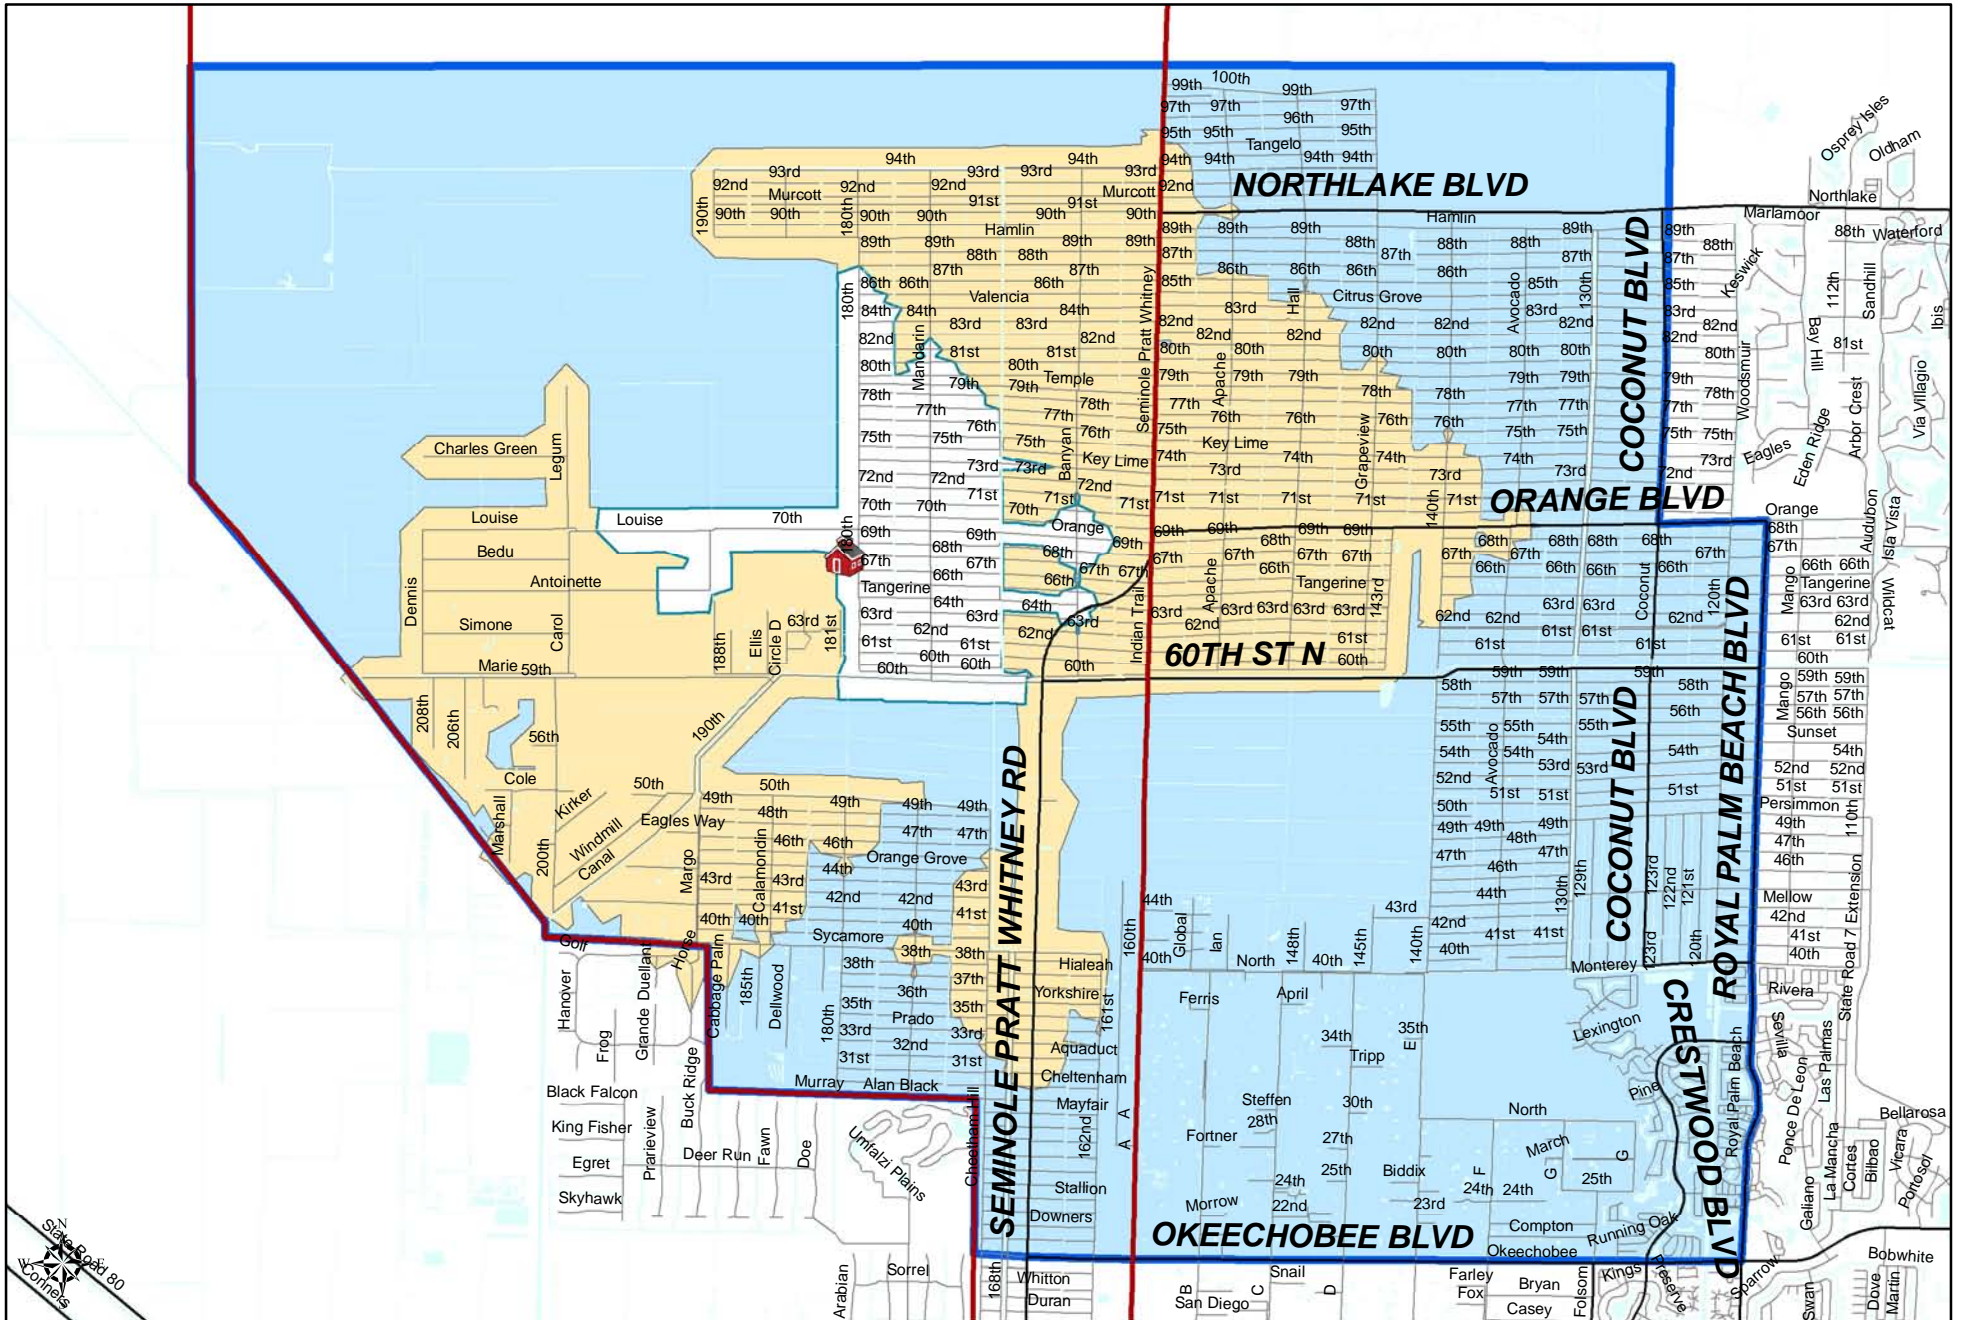

Choice Transportation Zone Osceola Creek Middle

 Osceola Creek Middle
 Attendance Boundary

 Osceola Creek 2 mile

 Osceola Creek 5 mile

 Choice Transportation Zone

10/3/2013 - EOS, CTZ_Osceola_Creek_Middle.mxd