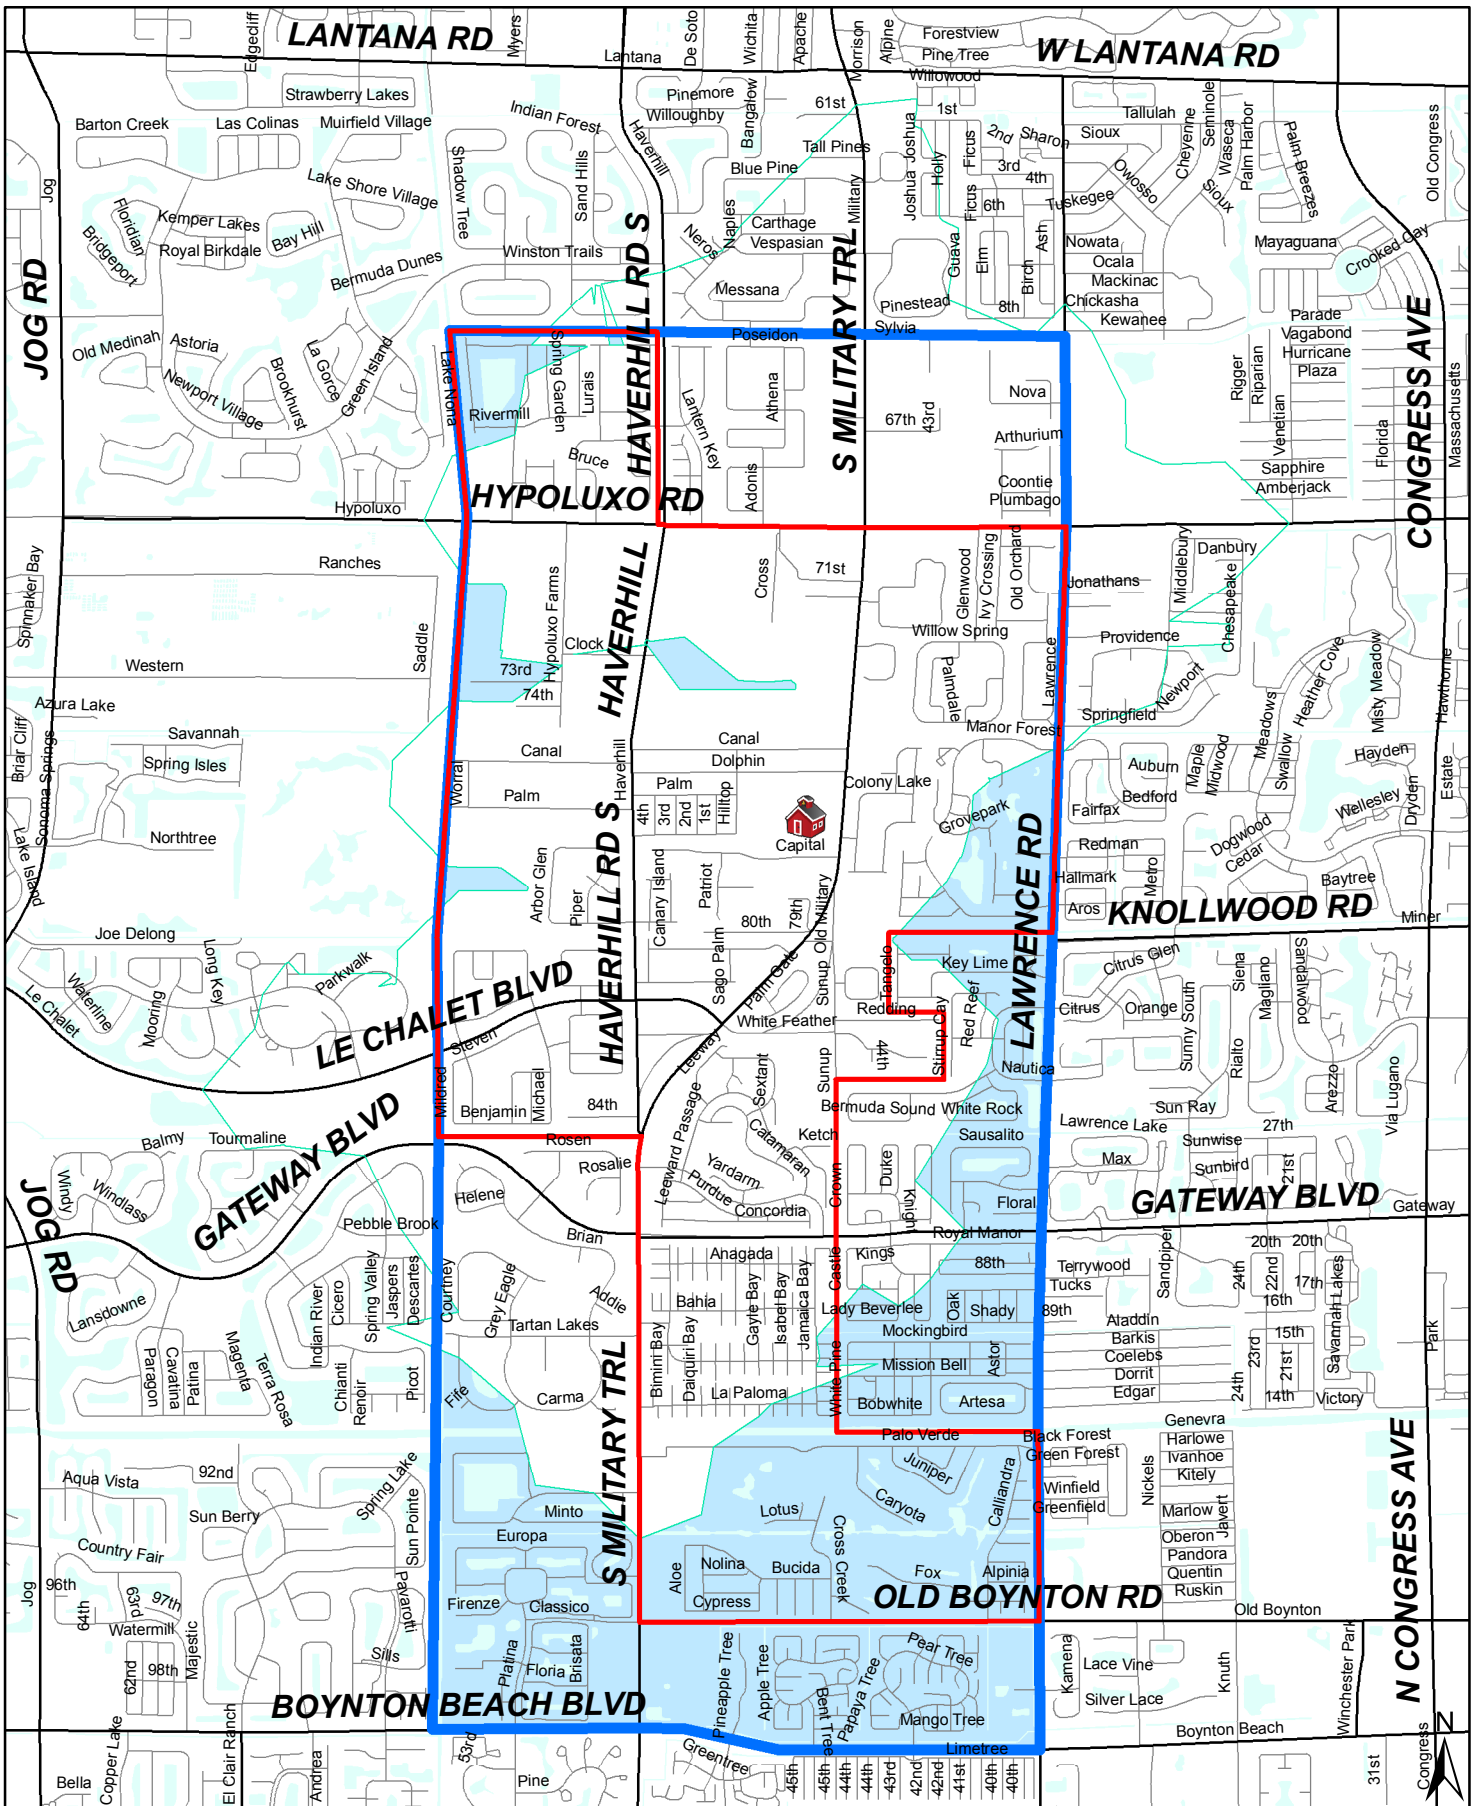

Choice Transportation Zone Hidden Oaks Elementary

 Attendance Boundary
 Choice Transportation Zones
 2 Mile Walk Zone

Map prepared courtesy of Planning Dept - GIS

10/11/2016 - DLG
CTZ_HiddenOaks_Elementary2016.mxd