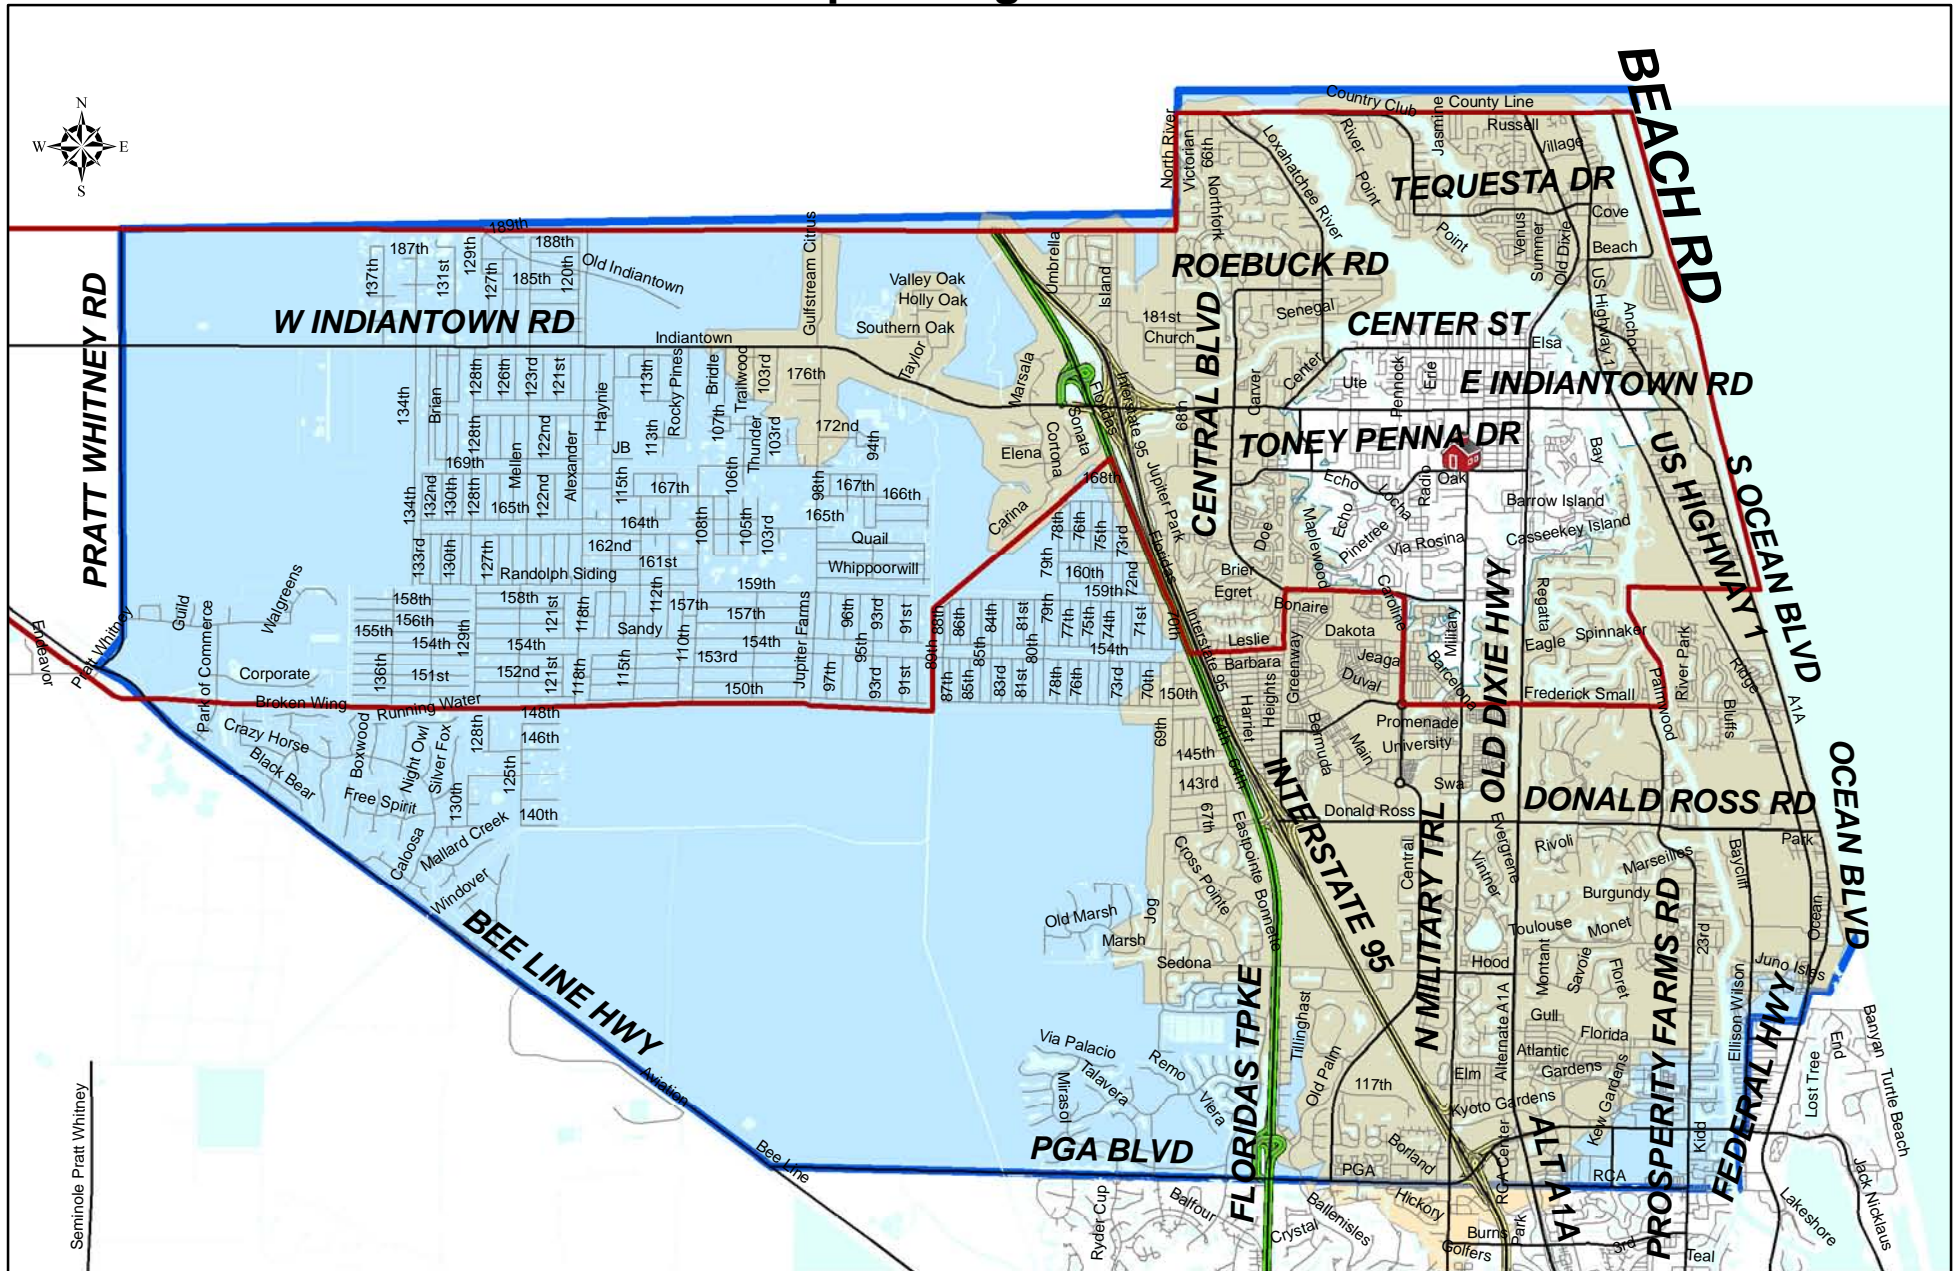

# Choice Transportation Zone Jupiter High School

-  Jupiter High
-  Attendance Boundary

-  Jupiter 2 mile
-  Jupiter 7 mile

-  Choice Transportation Zone