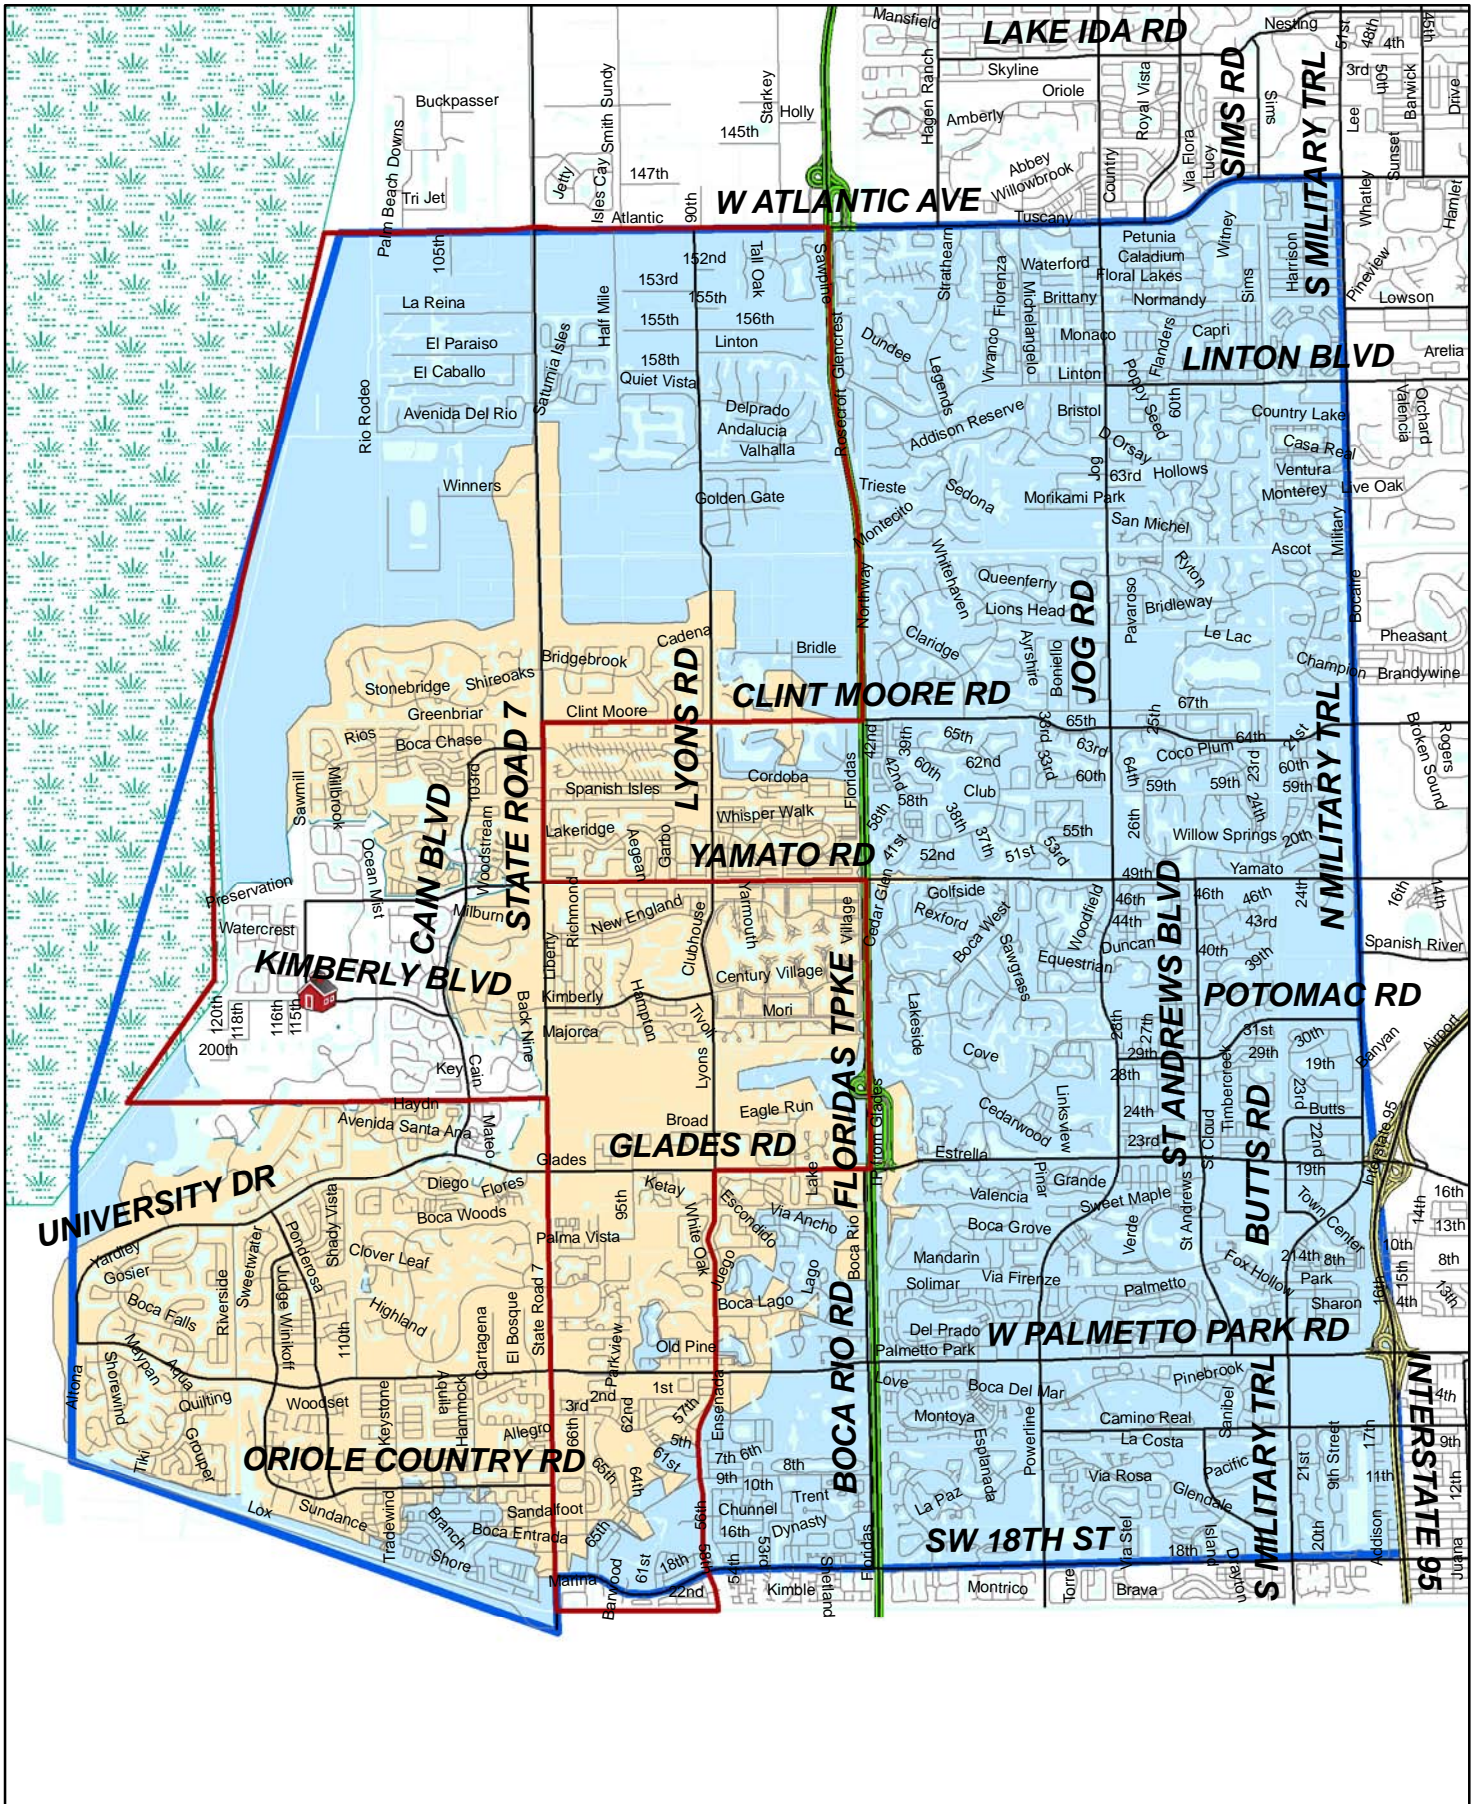

Choice Transportation Zone Eagles Landing Middle

Eagles Landing Middle
Attendance Boundary

Eagles Landing 2 mile
Eagles Landing 5 mile

Choice Transportation Zone

10/02/2013 - DLG, CTZ_Eagles_Landing_Middle.mxd