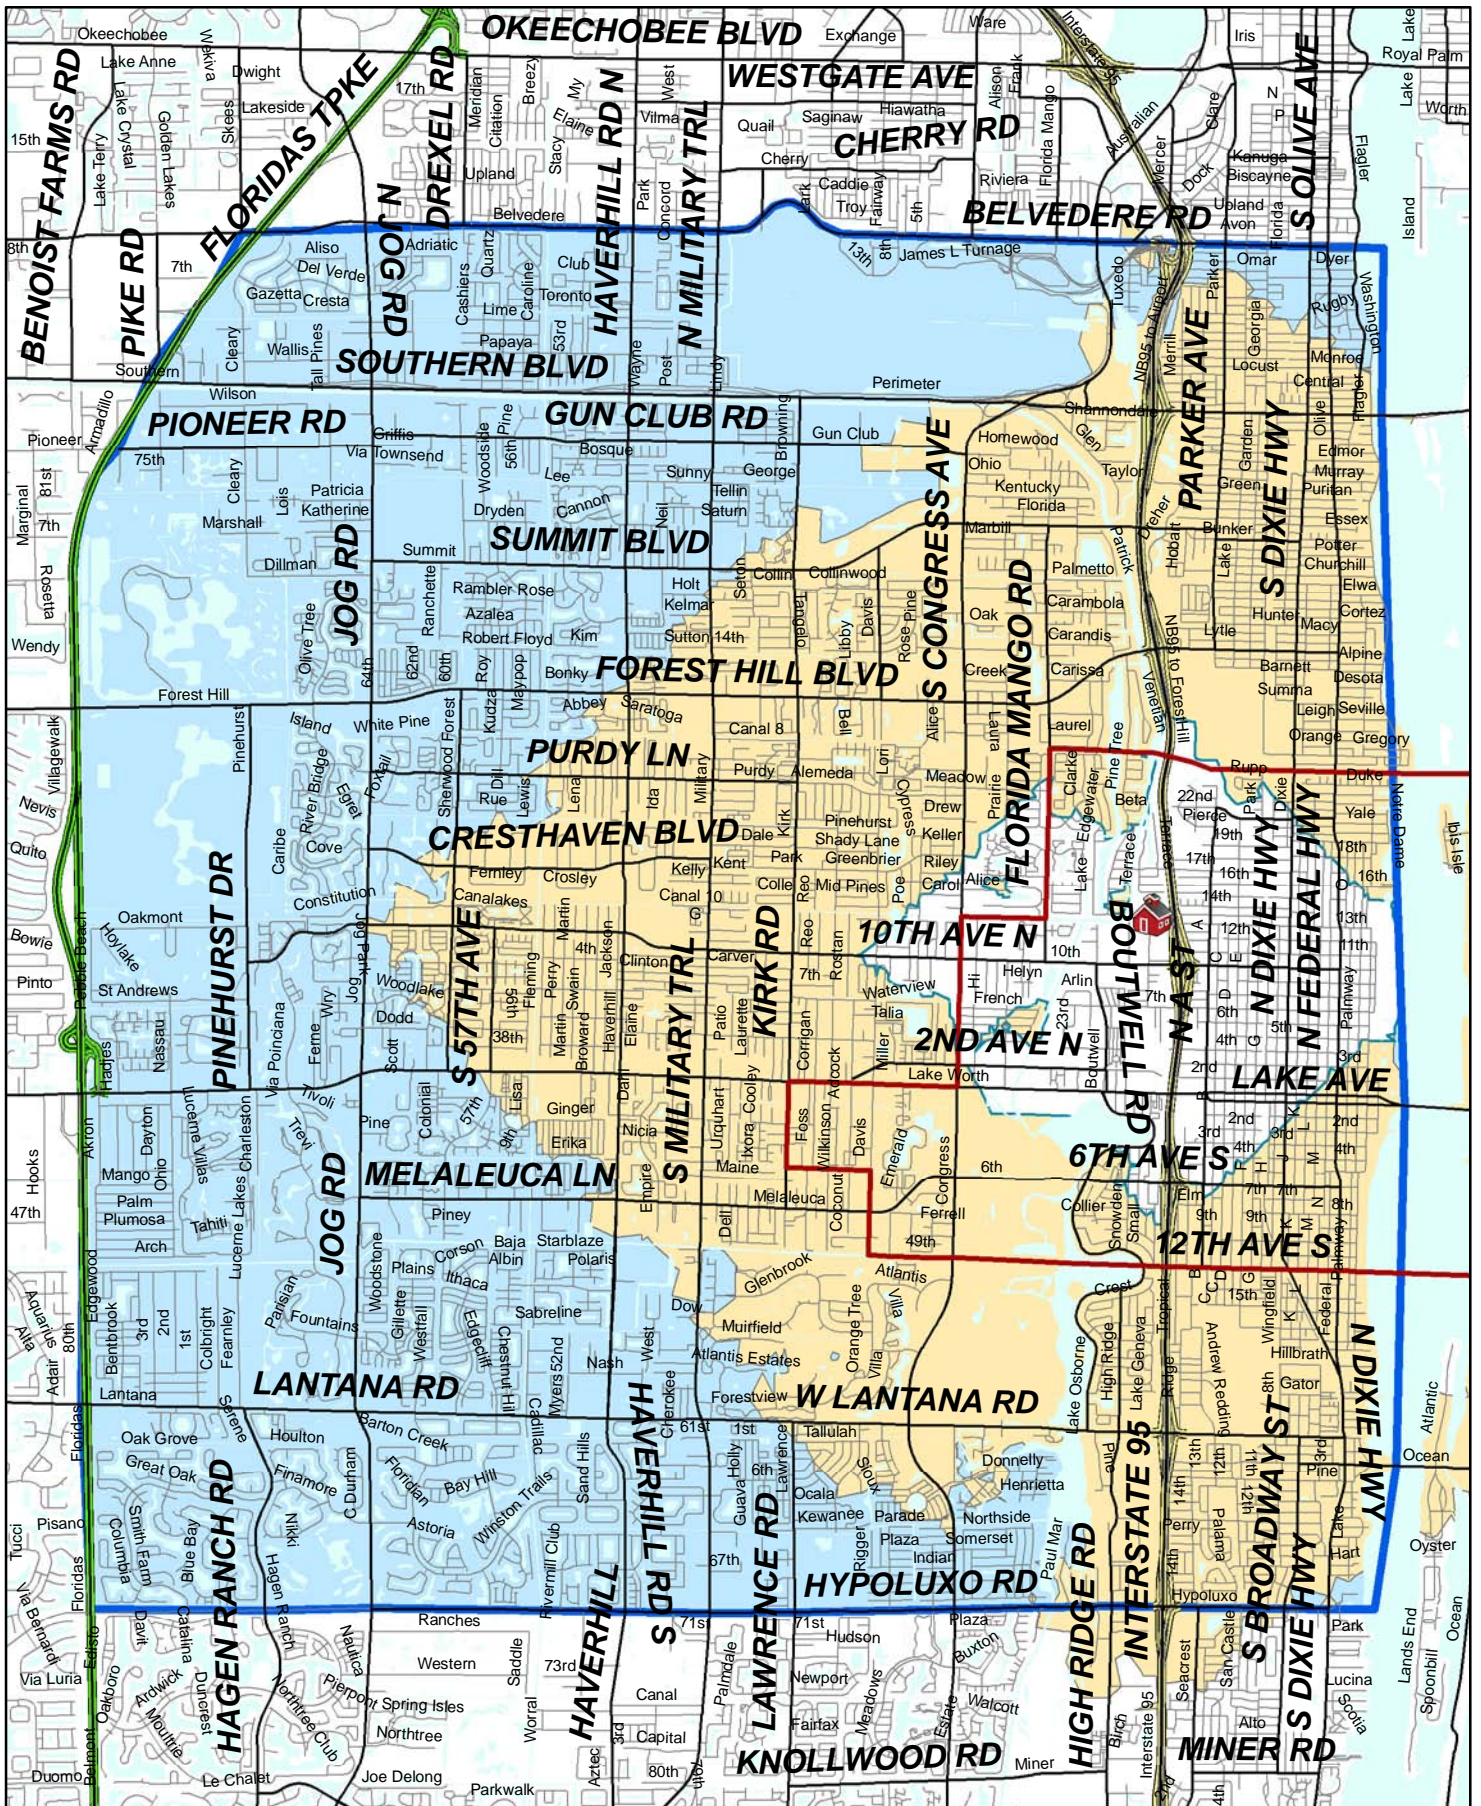

# Choice Transportation Zone Lake Worth Middle

- Attendance Boundary
- Lake Worth Middle
- Lake Worth 5 mile
- Lake Worth 2 mile
- Choice Transportation Zone