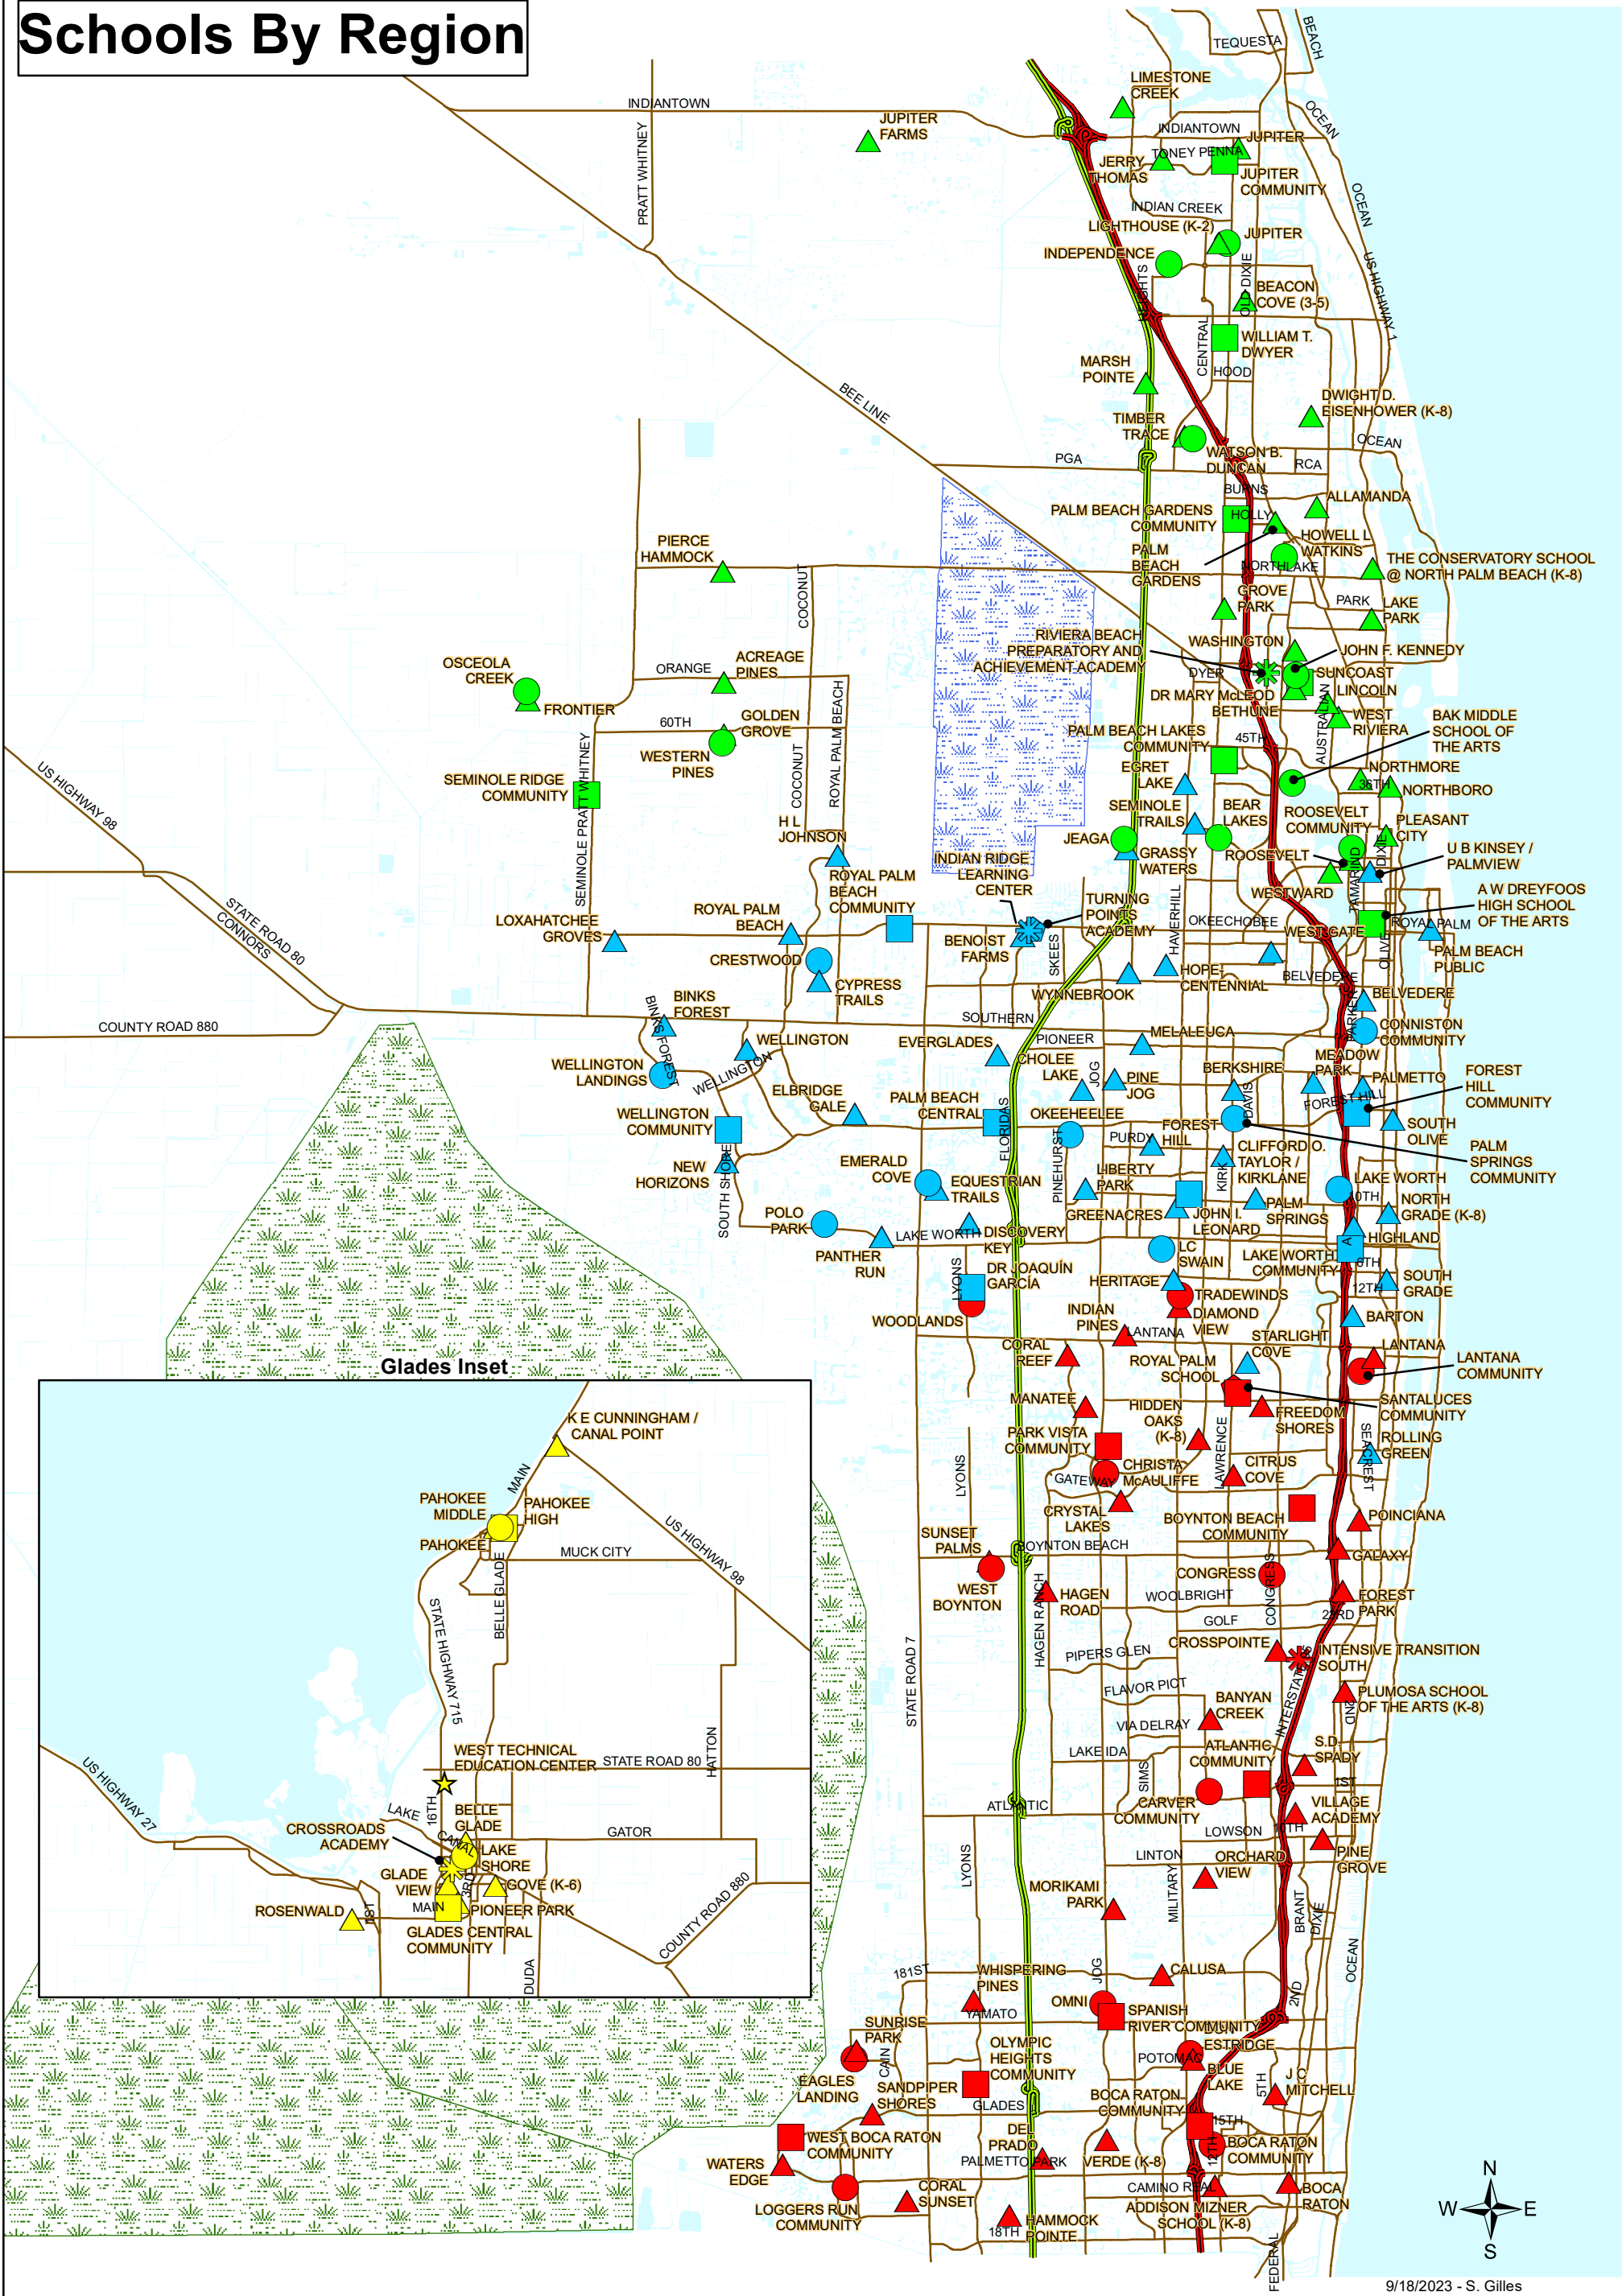

Schools By Region

9/18/2023 - S. Gilles
RegionalSchools2023-24.mxd

North Region

- ▲ Elementary
- Middle
- High
- ★ Alternative

Central Region

- ▲ Elementary
- Middle
- High
- ⬠ ESE
- ★ Alternative

South Region

- ▲ Elementary
- Middle
- High
- ⬠ ESE
- ★ Alternative

Glades Region

- ▲ Elementary
- Middle
- High
- ★ Alternative

- Florida's Turnpike
- Interstate 95
- Major Roadways
- Water Catchment Area
- Loxahatchee Refuge
- Waterways

Palm Beach County School District Planning & Intergovernmental Relations - GIS

3661 Interstate Park Rd N
Riviera Beach, FL 33404