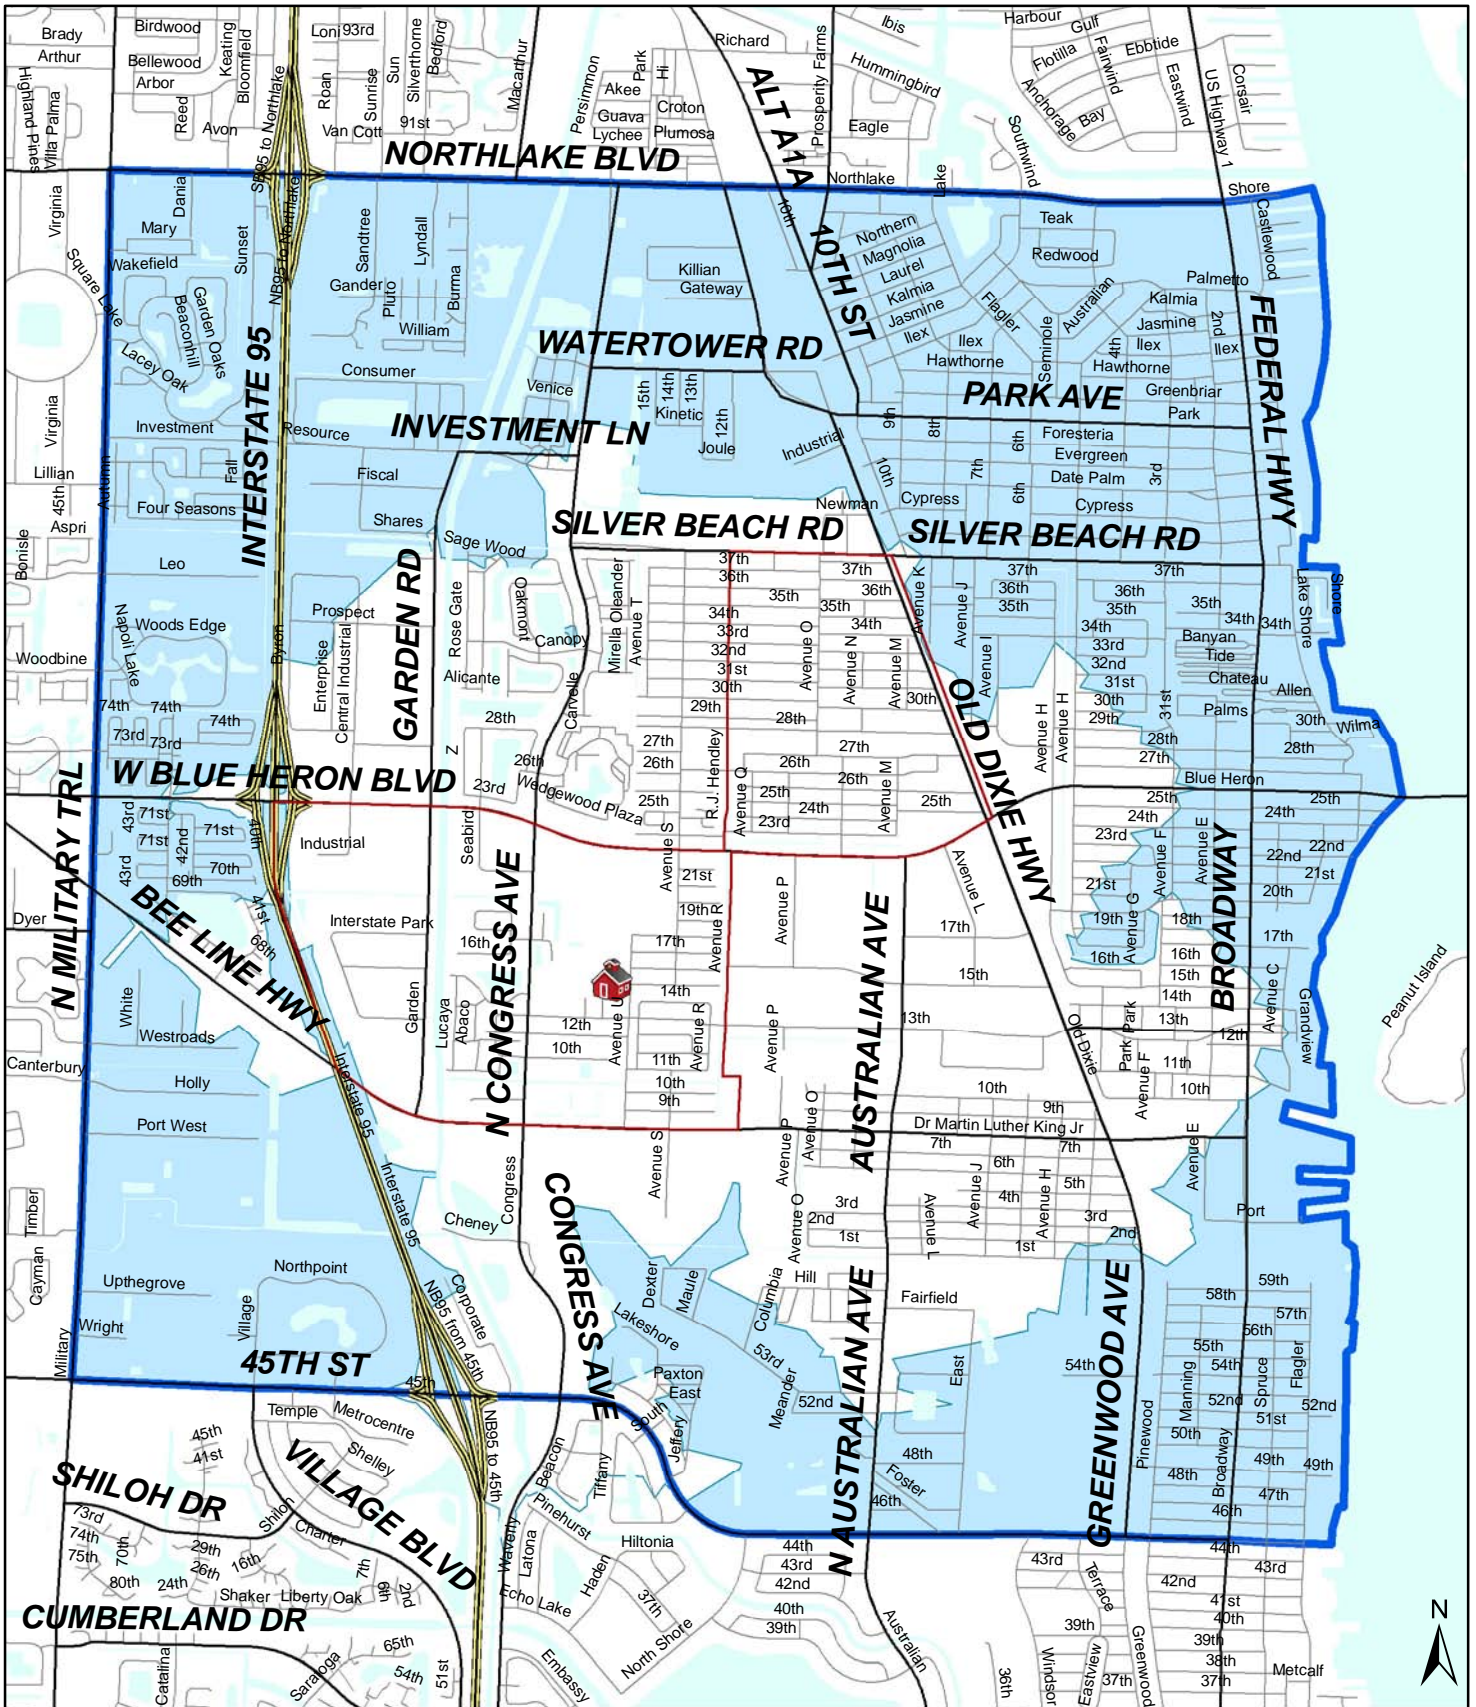

Choice Transportation Zone Dr. Mary McLeod Bethune Elementary School

Choice Transportation Zone

Dr. Mary McLeod Bethune Elementary

Dr. Mary McLeod Bethune 2 mile

Attendance Boundary

10/2/2013 - DLG, CTZ_Dr. Mary_McLeod_Bethune_Elementary.mxd