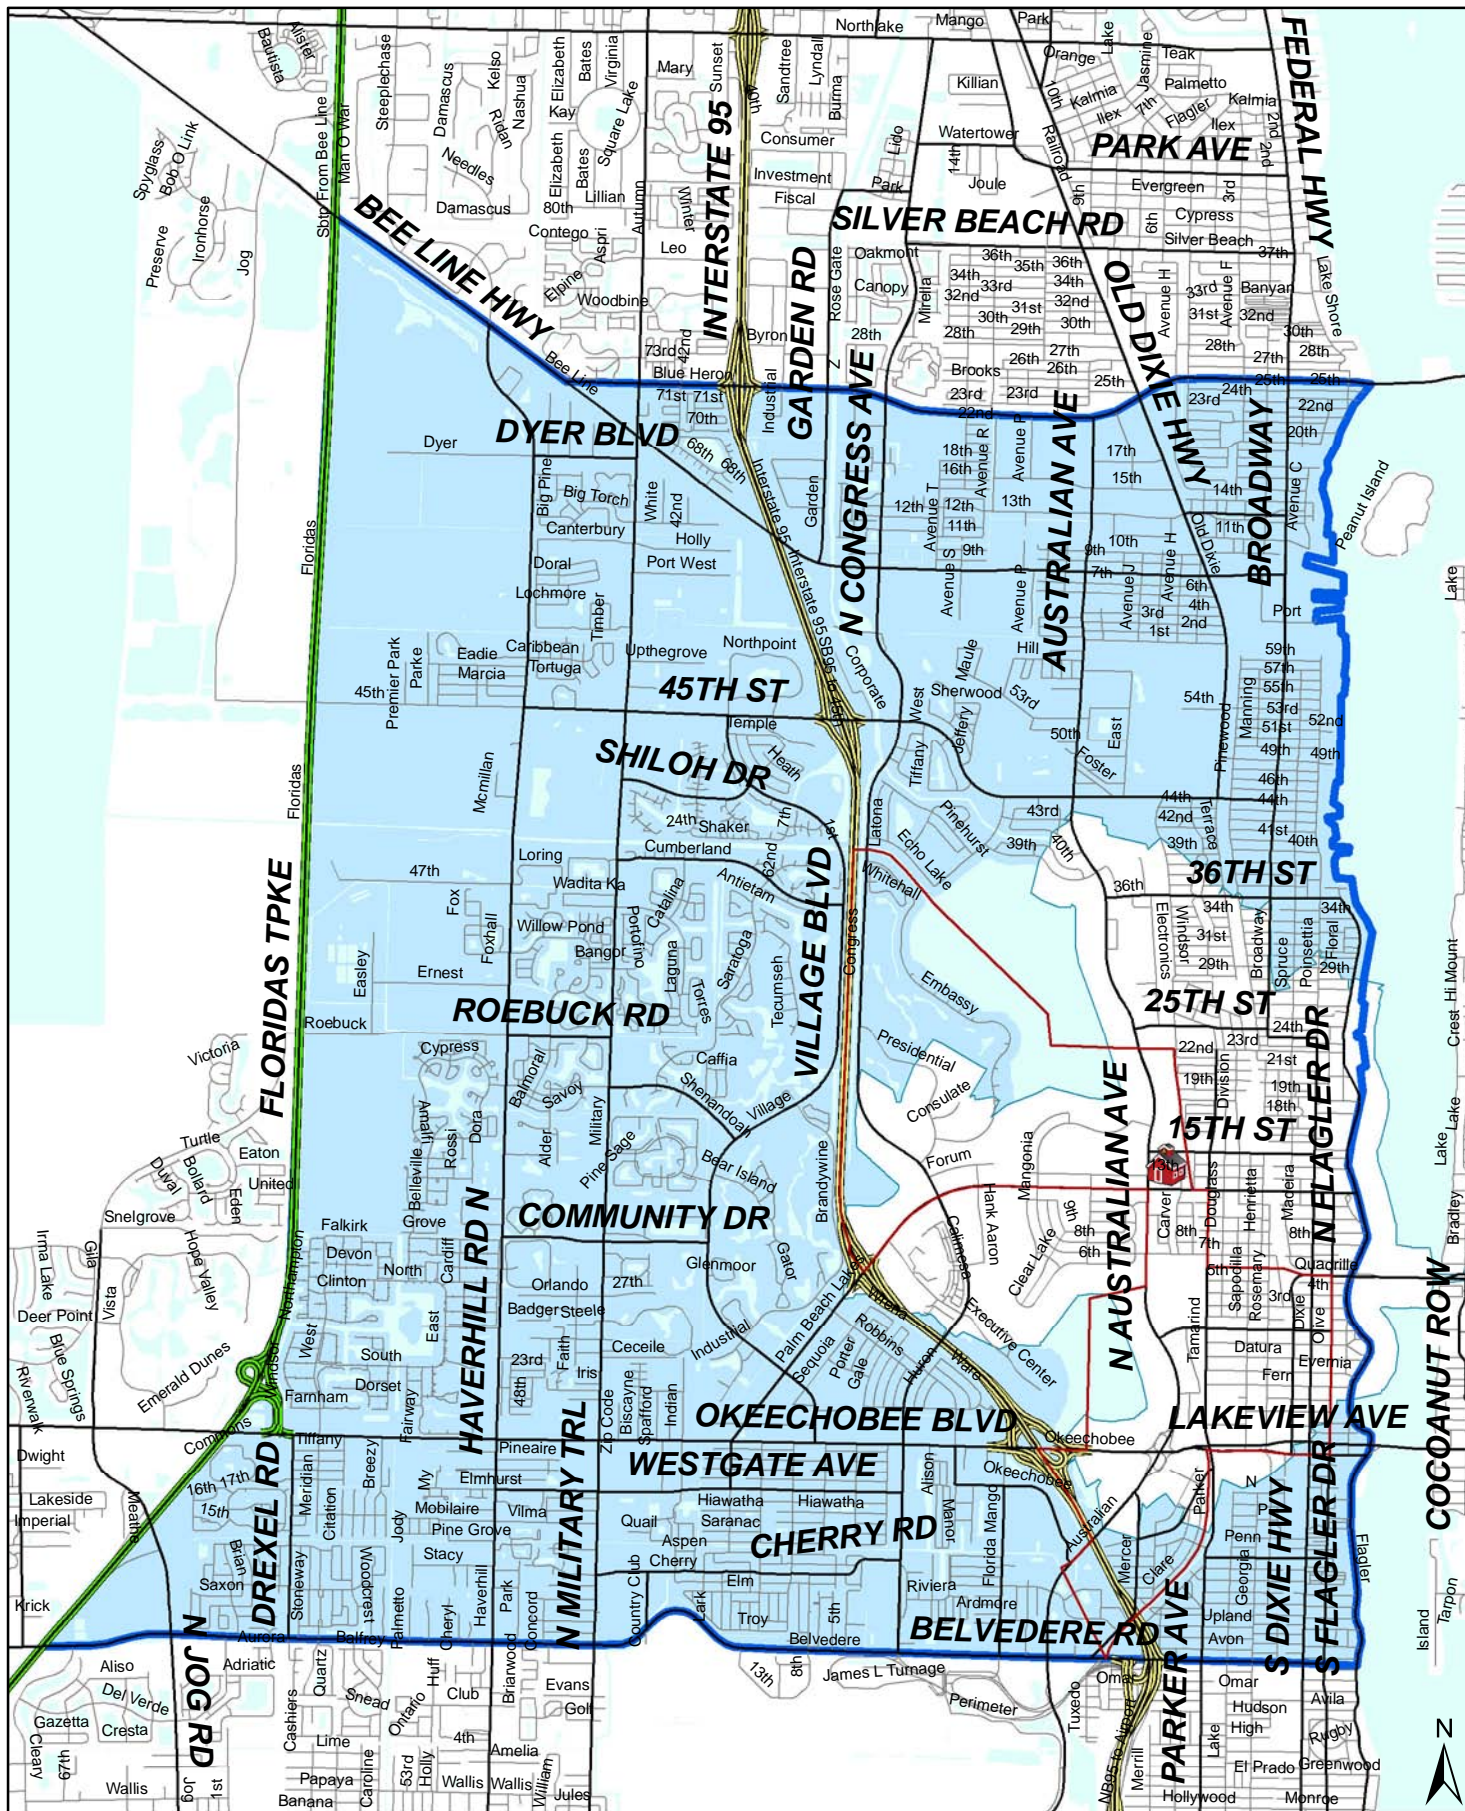

# Choice Transportation Zone Roosevelt Elementary School

 Roosevelt Elementary  
 Attendance Boundary

 Choice Transportation Zone

 Roosevelt 2 mile