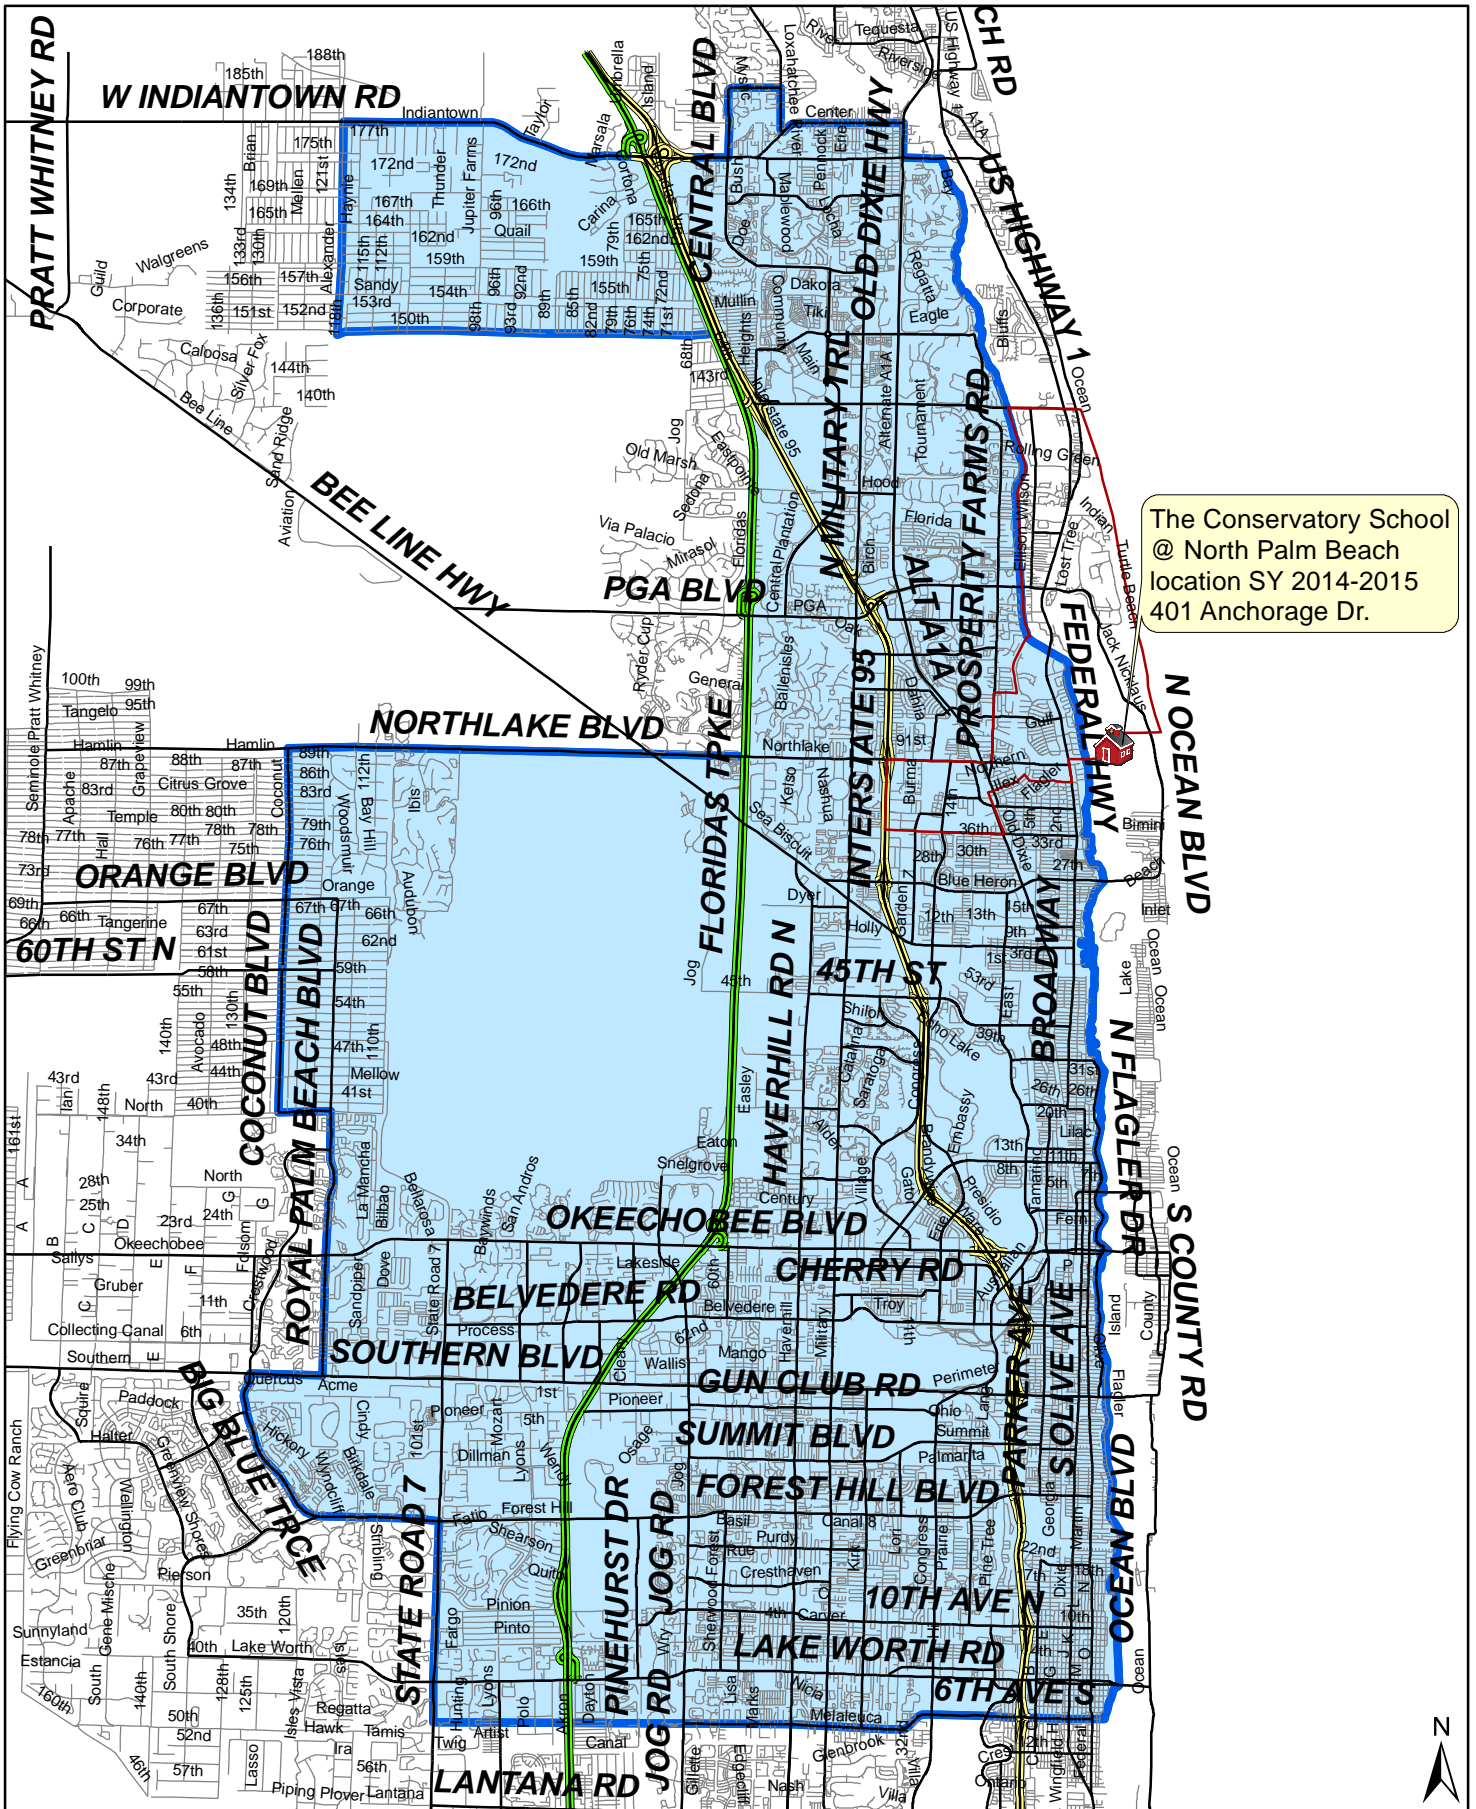

Choice Transportation Zone

The Conservatory School @ North Palm Beach

The Conservatory School
 @ North Palm Beach
 location SY 2014-2015
 401 Anchorage Dr.

Attendance Boundary

Choice Transportation Zone