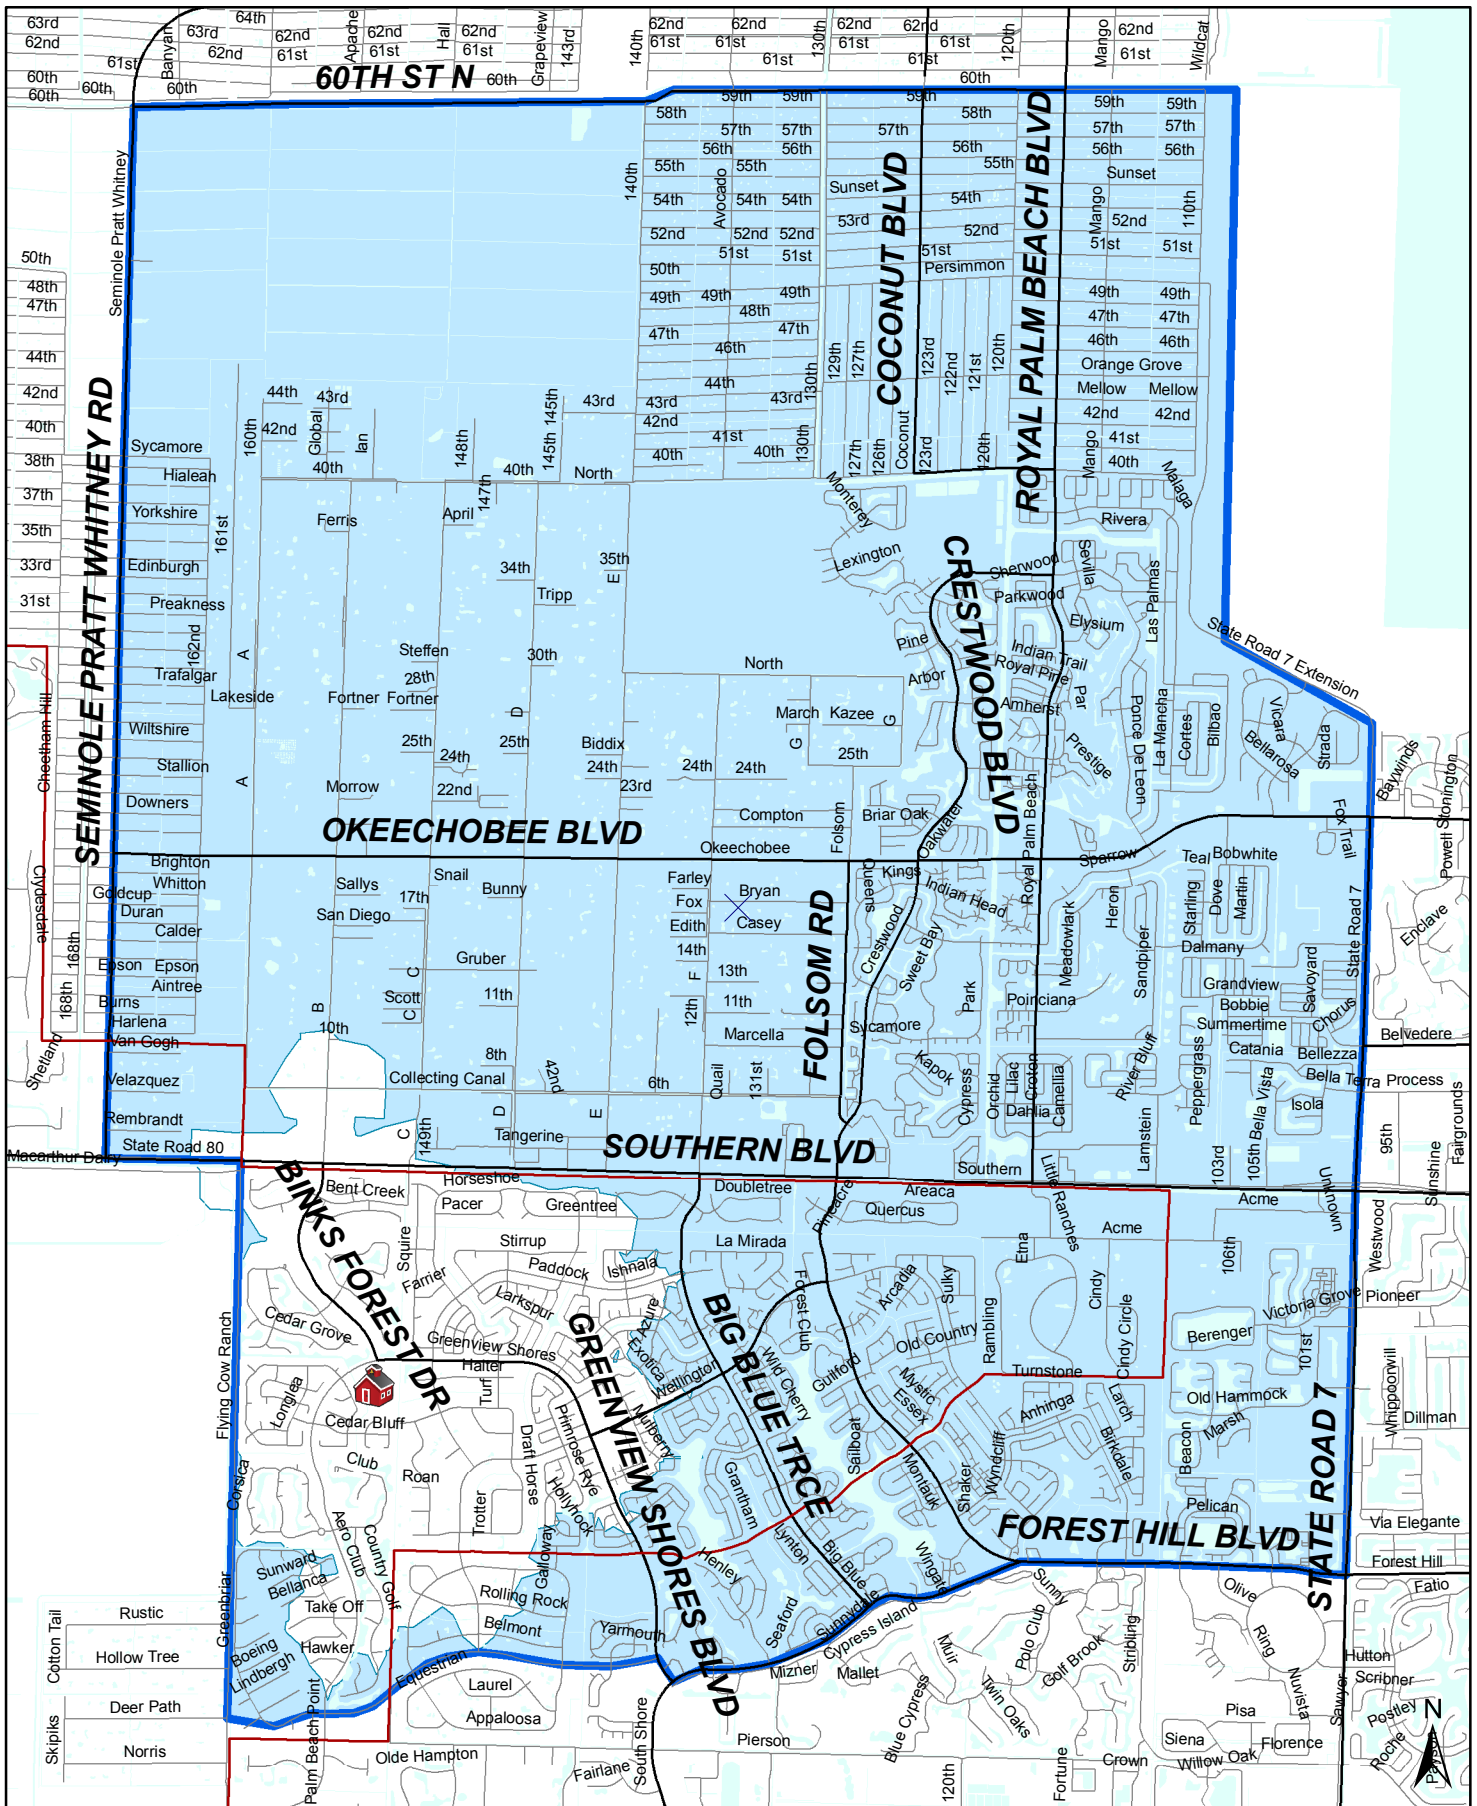

Choice Transportation Zone Wellington Landings Middle

Wellington Landings Middle

Wellington Landings 2 mile

Attendance Boundary

Choice Transportation Zone

10/13/2014 - DLG, CTZ_Wellington_Landings_Middle.mxd