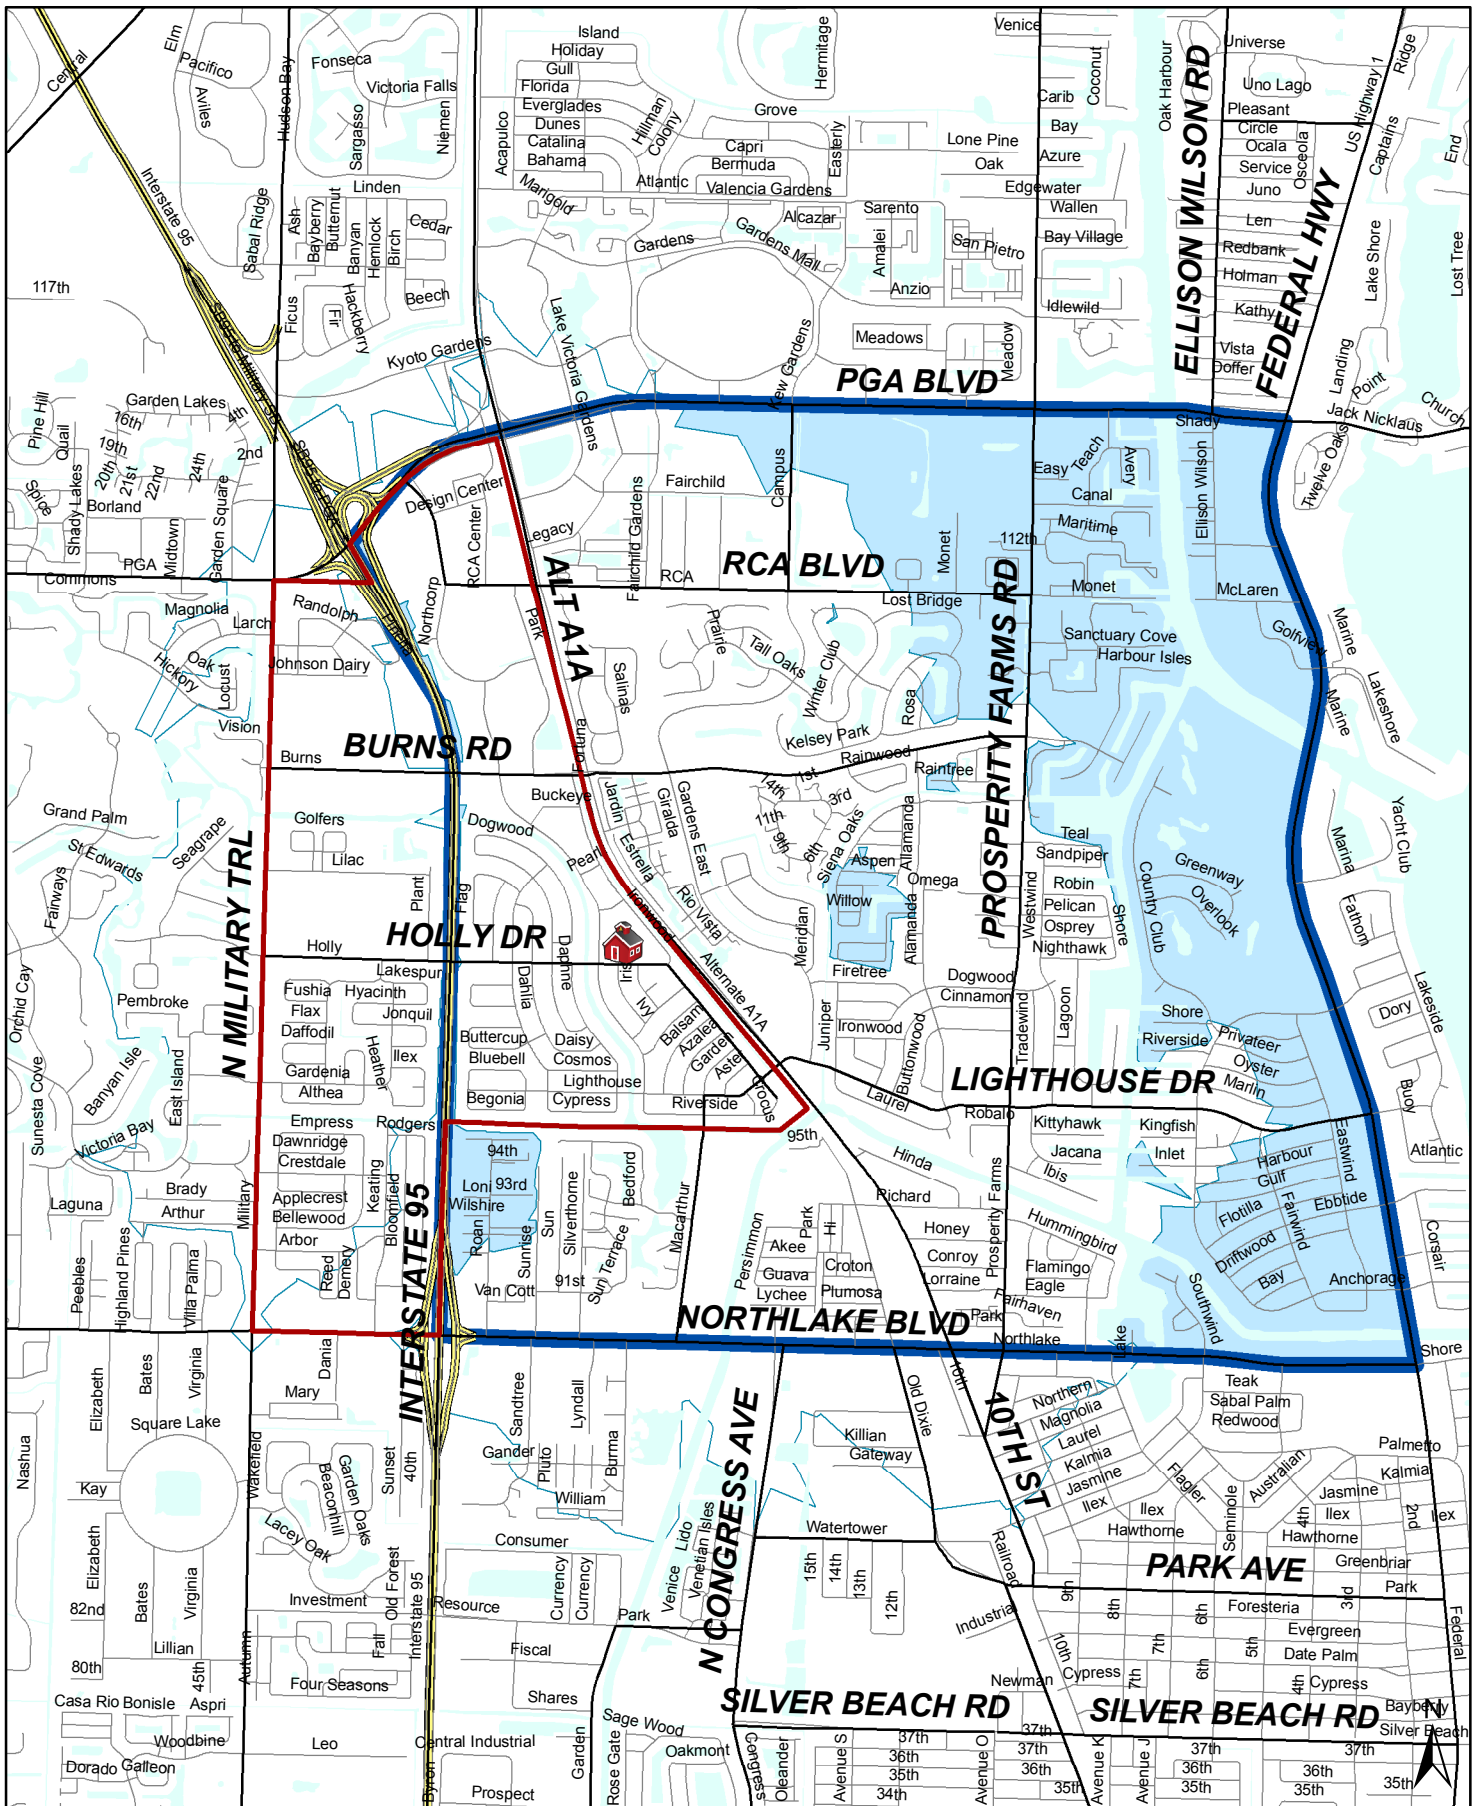

# Choice Transportation Zone Palm Beach Gardens Elementary

Palm Beach Gardens Elementary

Palm Beach Gardens 2 mile

Attendance Boundary

Choice Transportation Zone

10/13/2014 - DLG, CTZ\_PBG\_Elementary.mxd