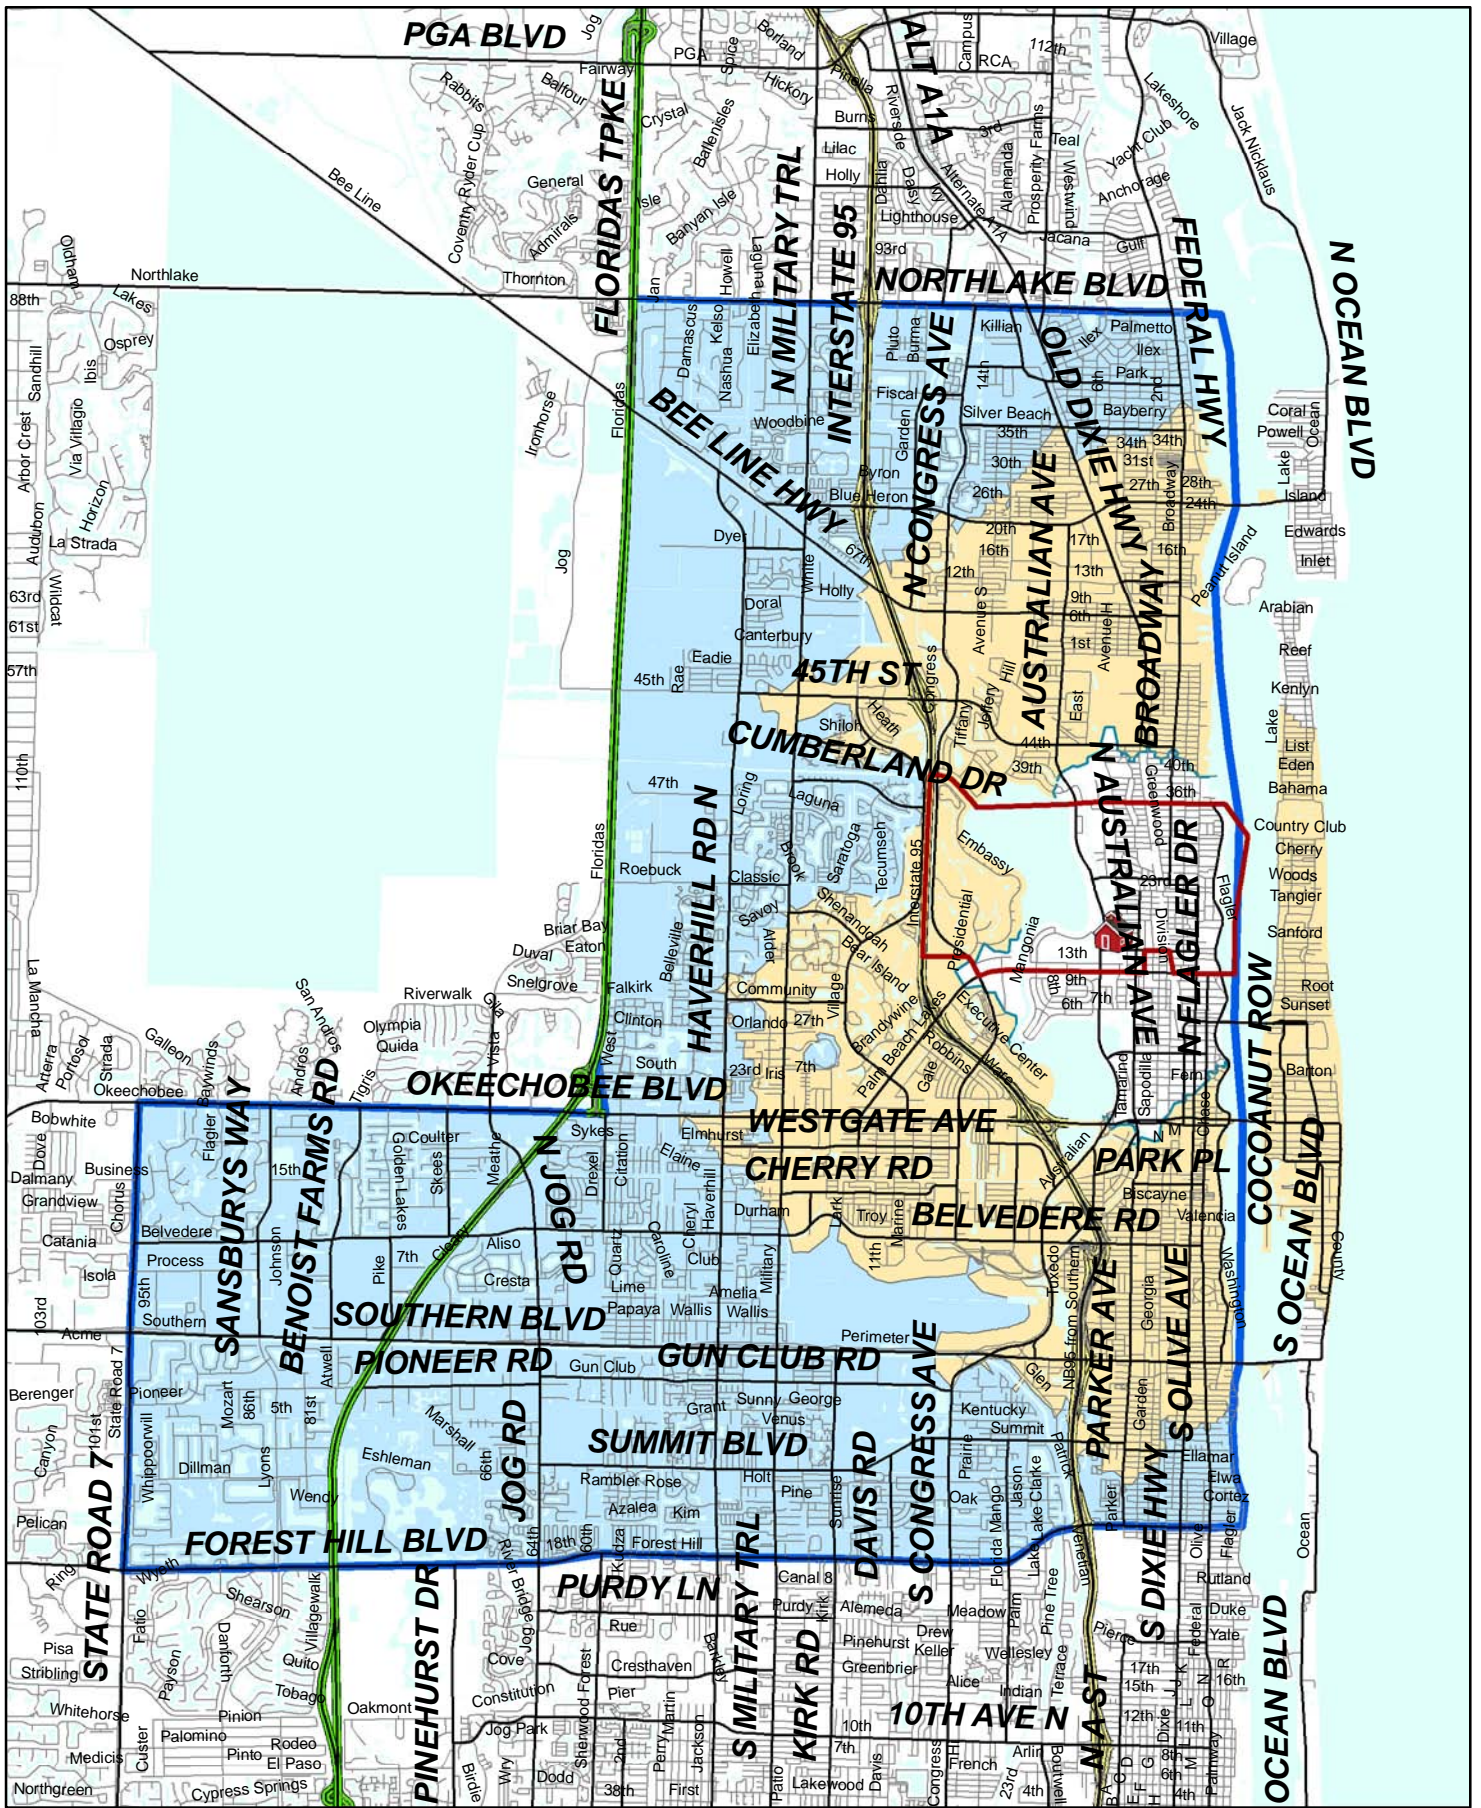

Choice Transportation Zone Roosevelt Middle

Roosevelt Middle
Attendance Boundary

Roosevelt Middle 2 mile
Roosevelt Middle 5 mile

Choice Transportation Zone
10/3/2013 - EOS, CTZ_Roosevelt_Middle.mxd