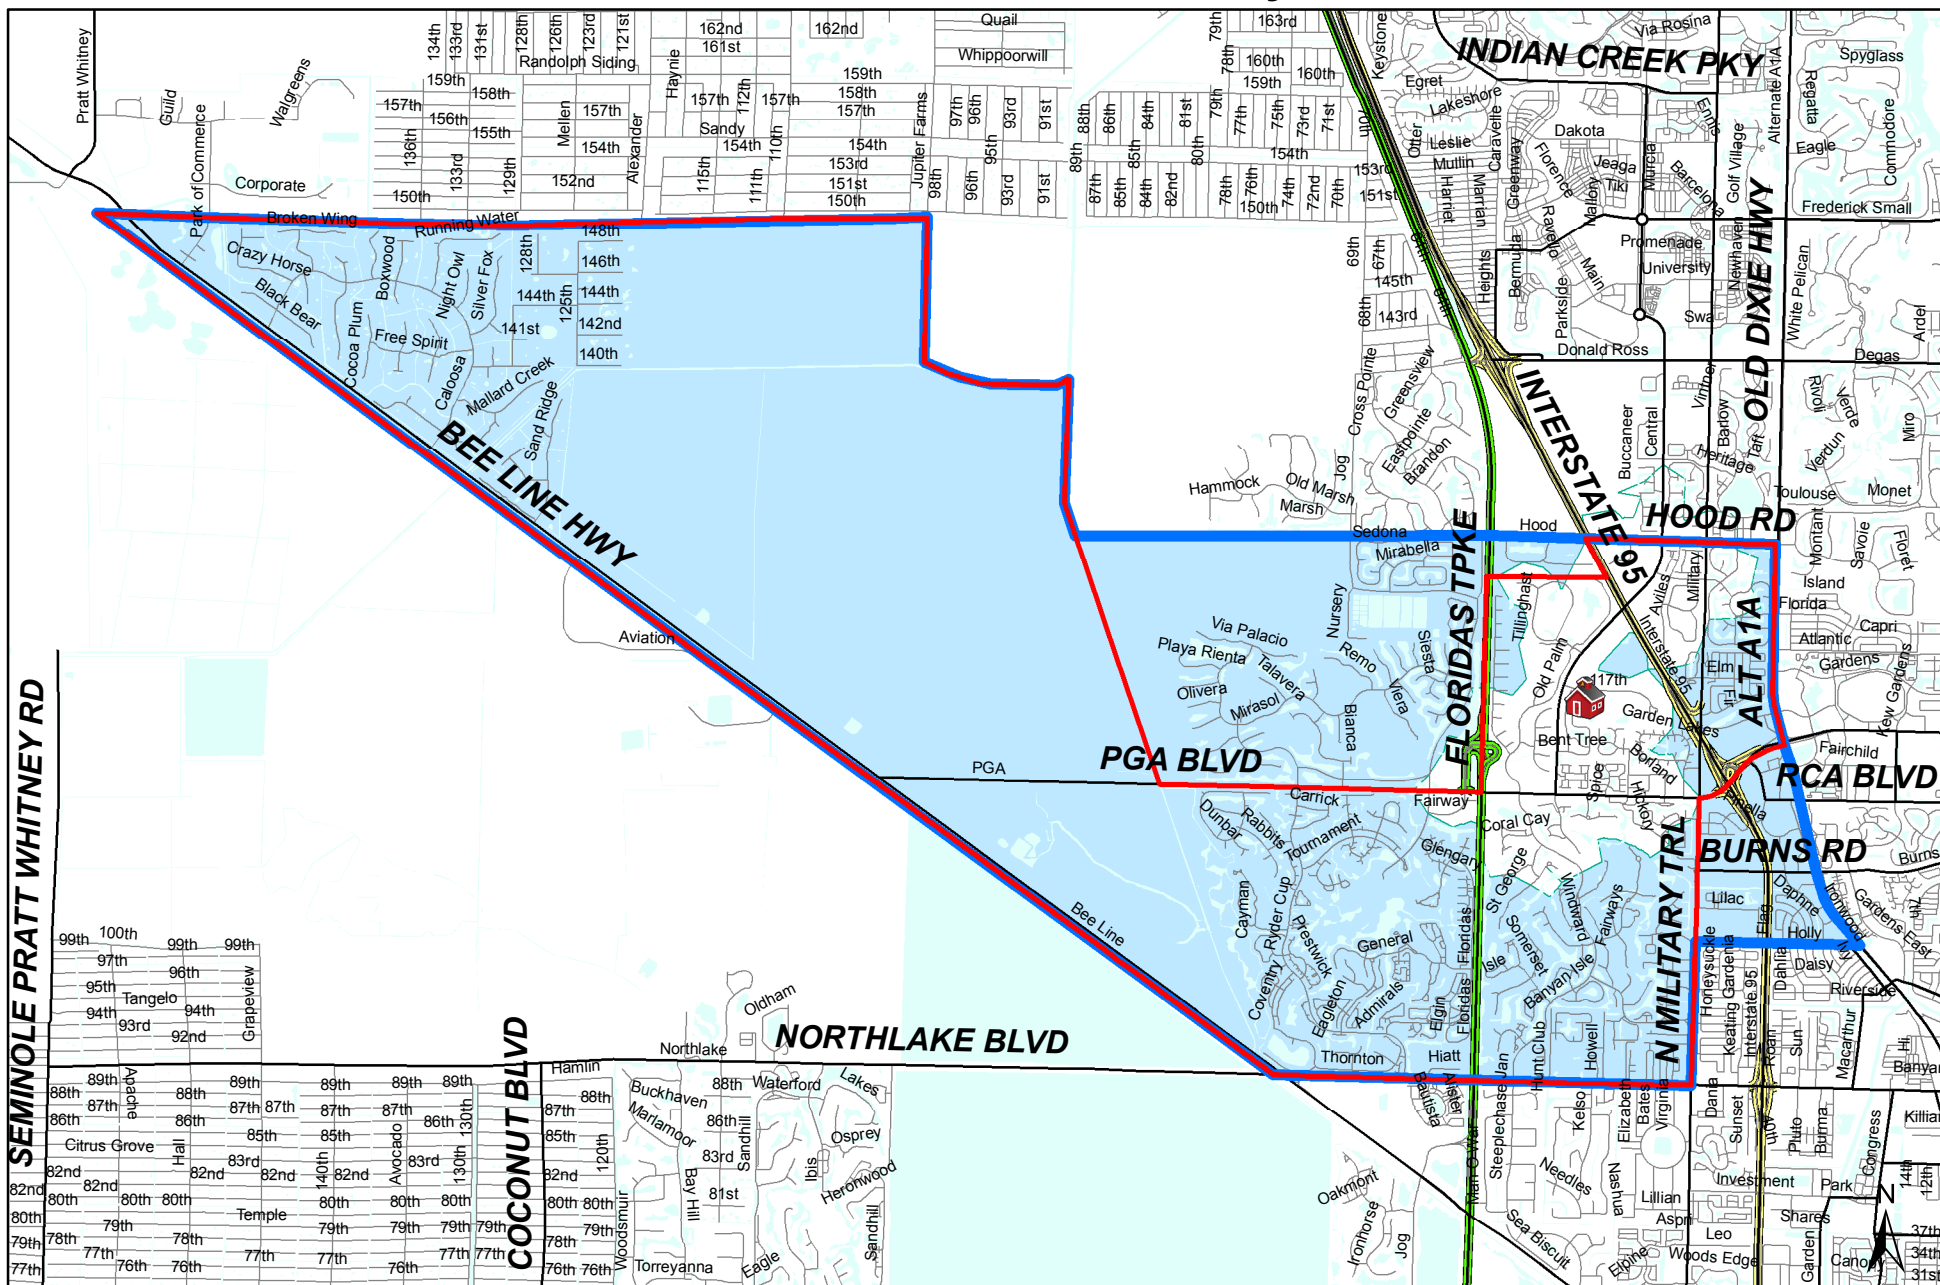

Choice Transportation Zone Timber Trace Elementary

Timber Trace Elementary

2 Mile Walk Zone

Map prepared courtesy of Planning Dept - GIS

Attendance Boundary

Choice Transportation Zone

10/12/2016 - DLG
CTZ_TimberTrace_Elementary2016.mxd