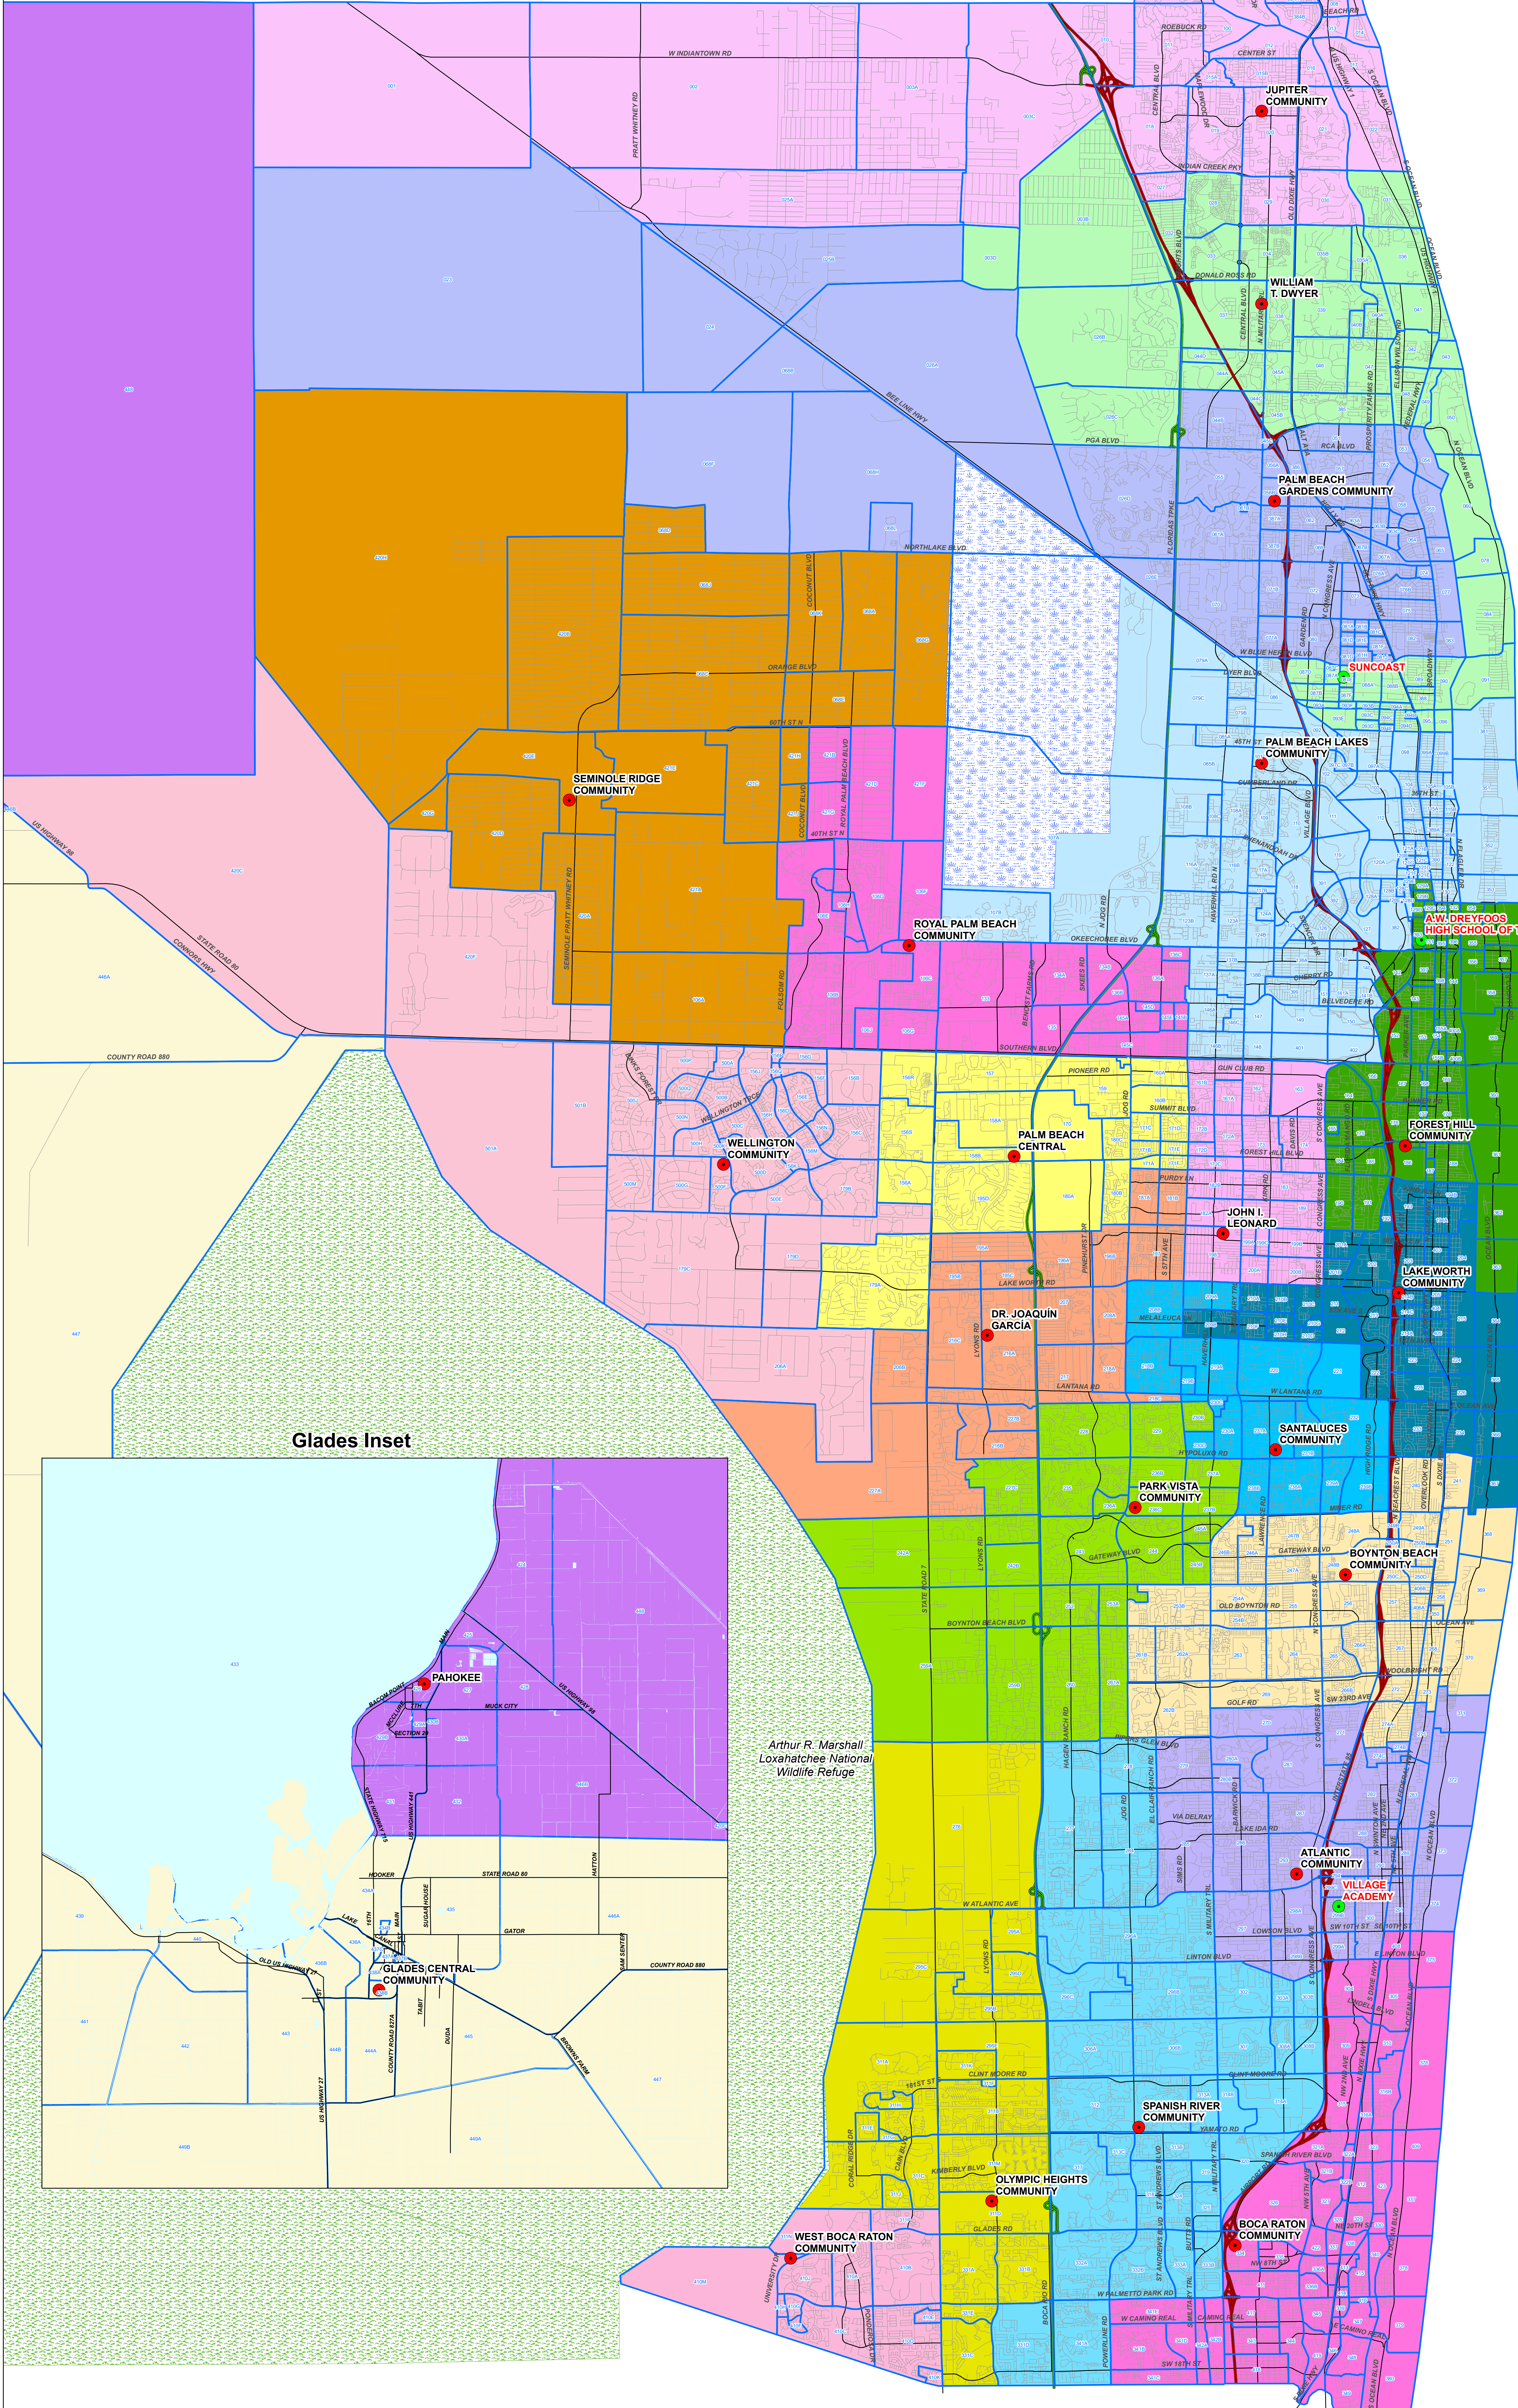

High School Attendance Boundaries SY2023-24

Legend

- Schools Without Boundaries
- High Schools
- SACs
- Florida's Turnpike
- Interstate 95
- Major Roadways
- Secondary Roads
- Water Catchment Area
- Loxahatchee Refuge

High Attendance Boundaries

- ATLANTIC
- BOCA RATON
- BOYNTON BEACH
- DR. JOAQUÍN GARCÍA
- FOREST HILL
- GLADES CENTRAL
- JOHN I LEONARD
- JUPITER
- LAKE WORTH
- OLYMPIC HEIGHTS
- PAHOKEE
- PALM BEACH CENTRAL
- PALM BEACH GARDENS
- PALM BEACH LAKES
- PARK VISTA
- ROYAL PALM BEACH
- SANTALUCES
- SEMINOLE RIDGE
- SPANISH RIVER
- WELLINGTON
- WEST BOCA RATON
- WILLIAM T DWYER