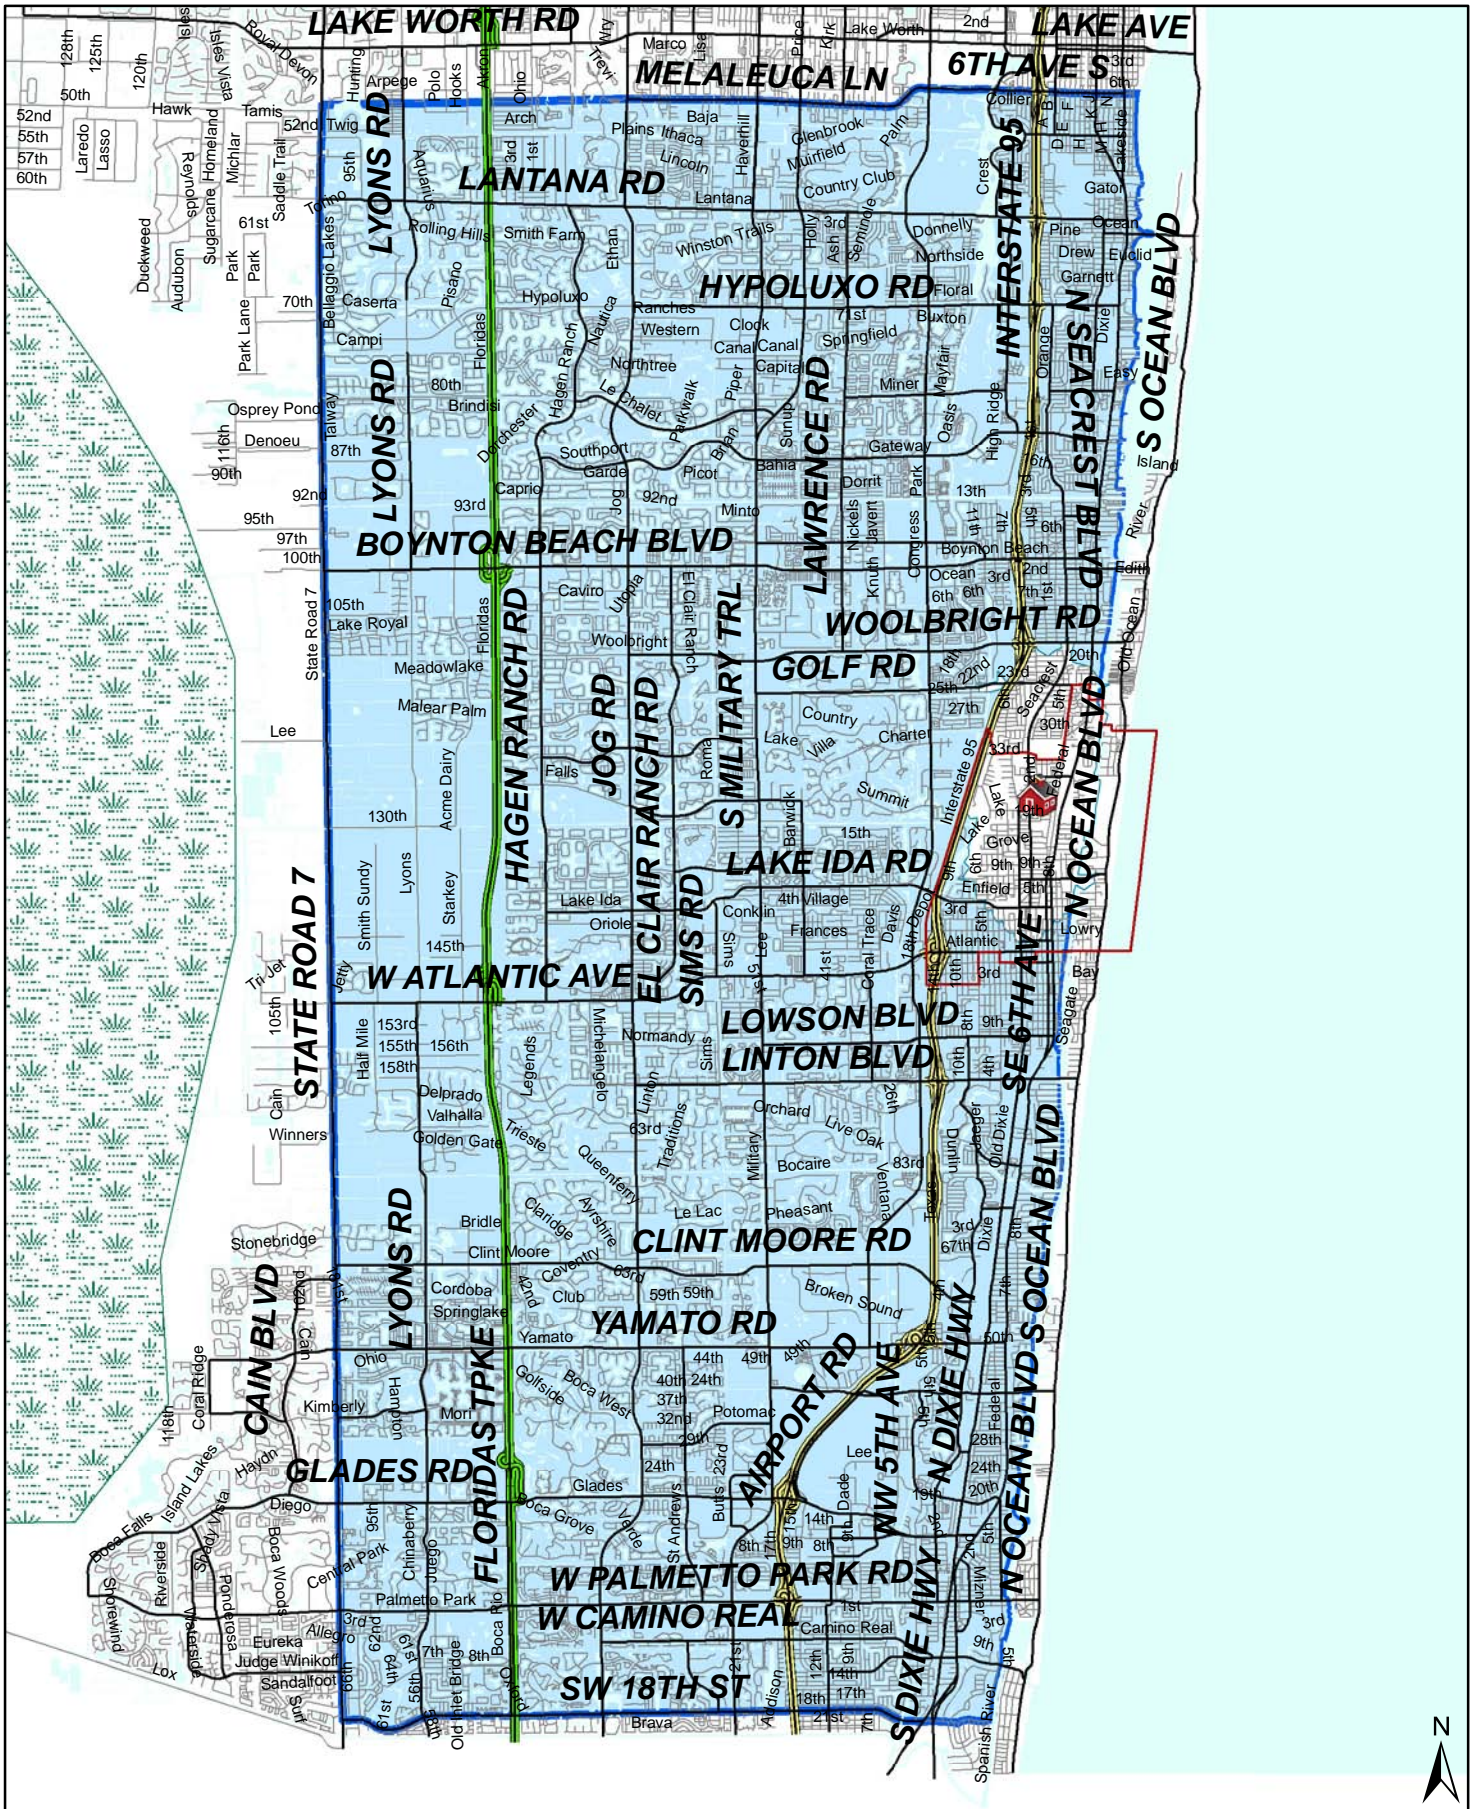

Choice Transportation Zone Plumosa Elementary School

-  Plumosa Elementary
-  Attendance Boundary
-  Plumosa 2 mile
-  Choice Transportation Zone