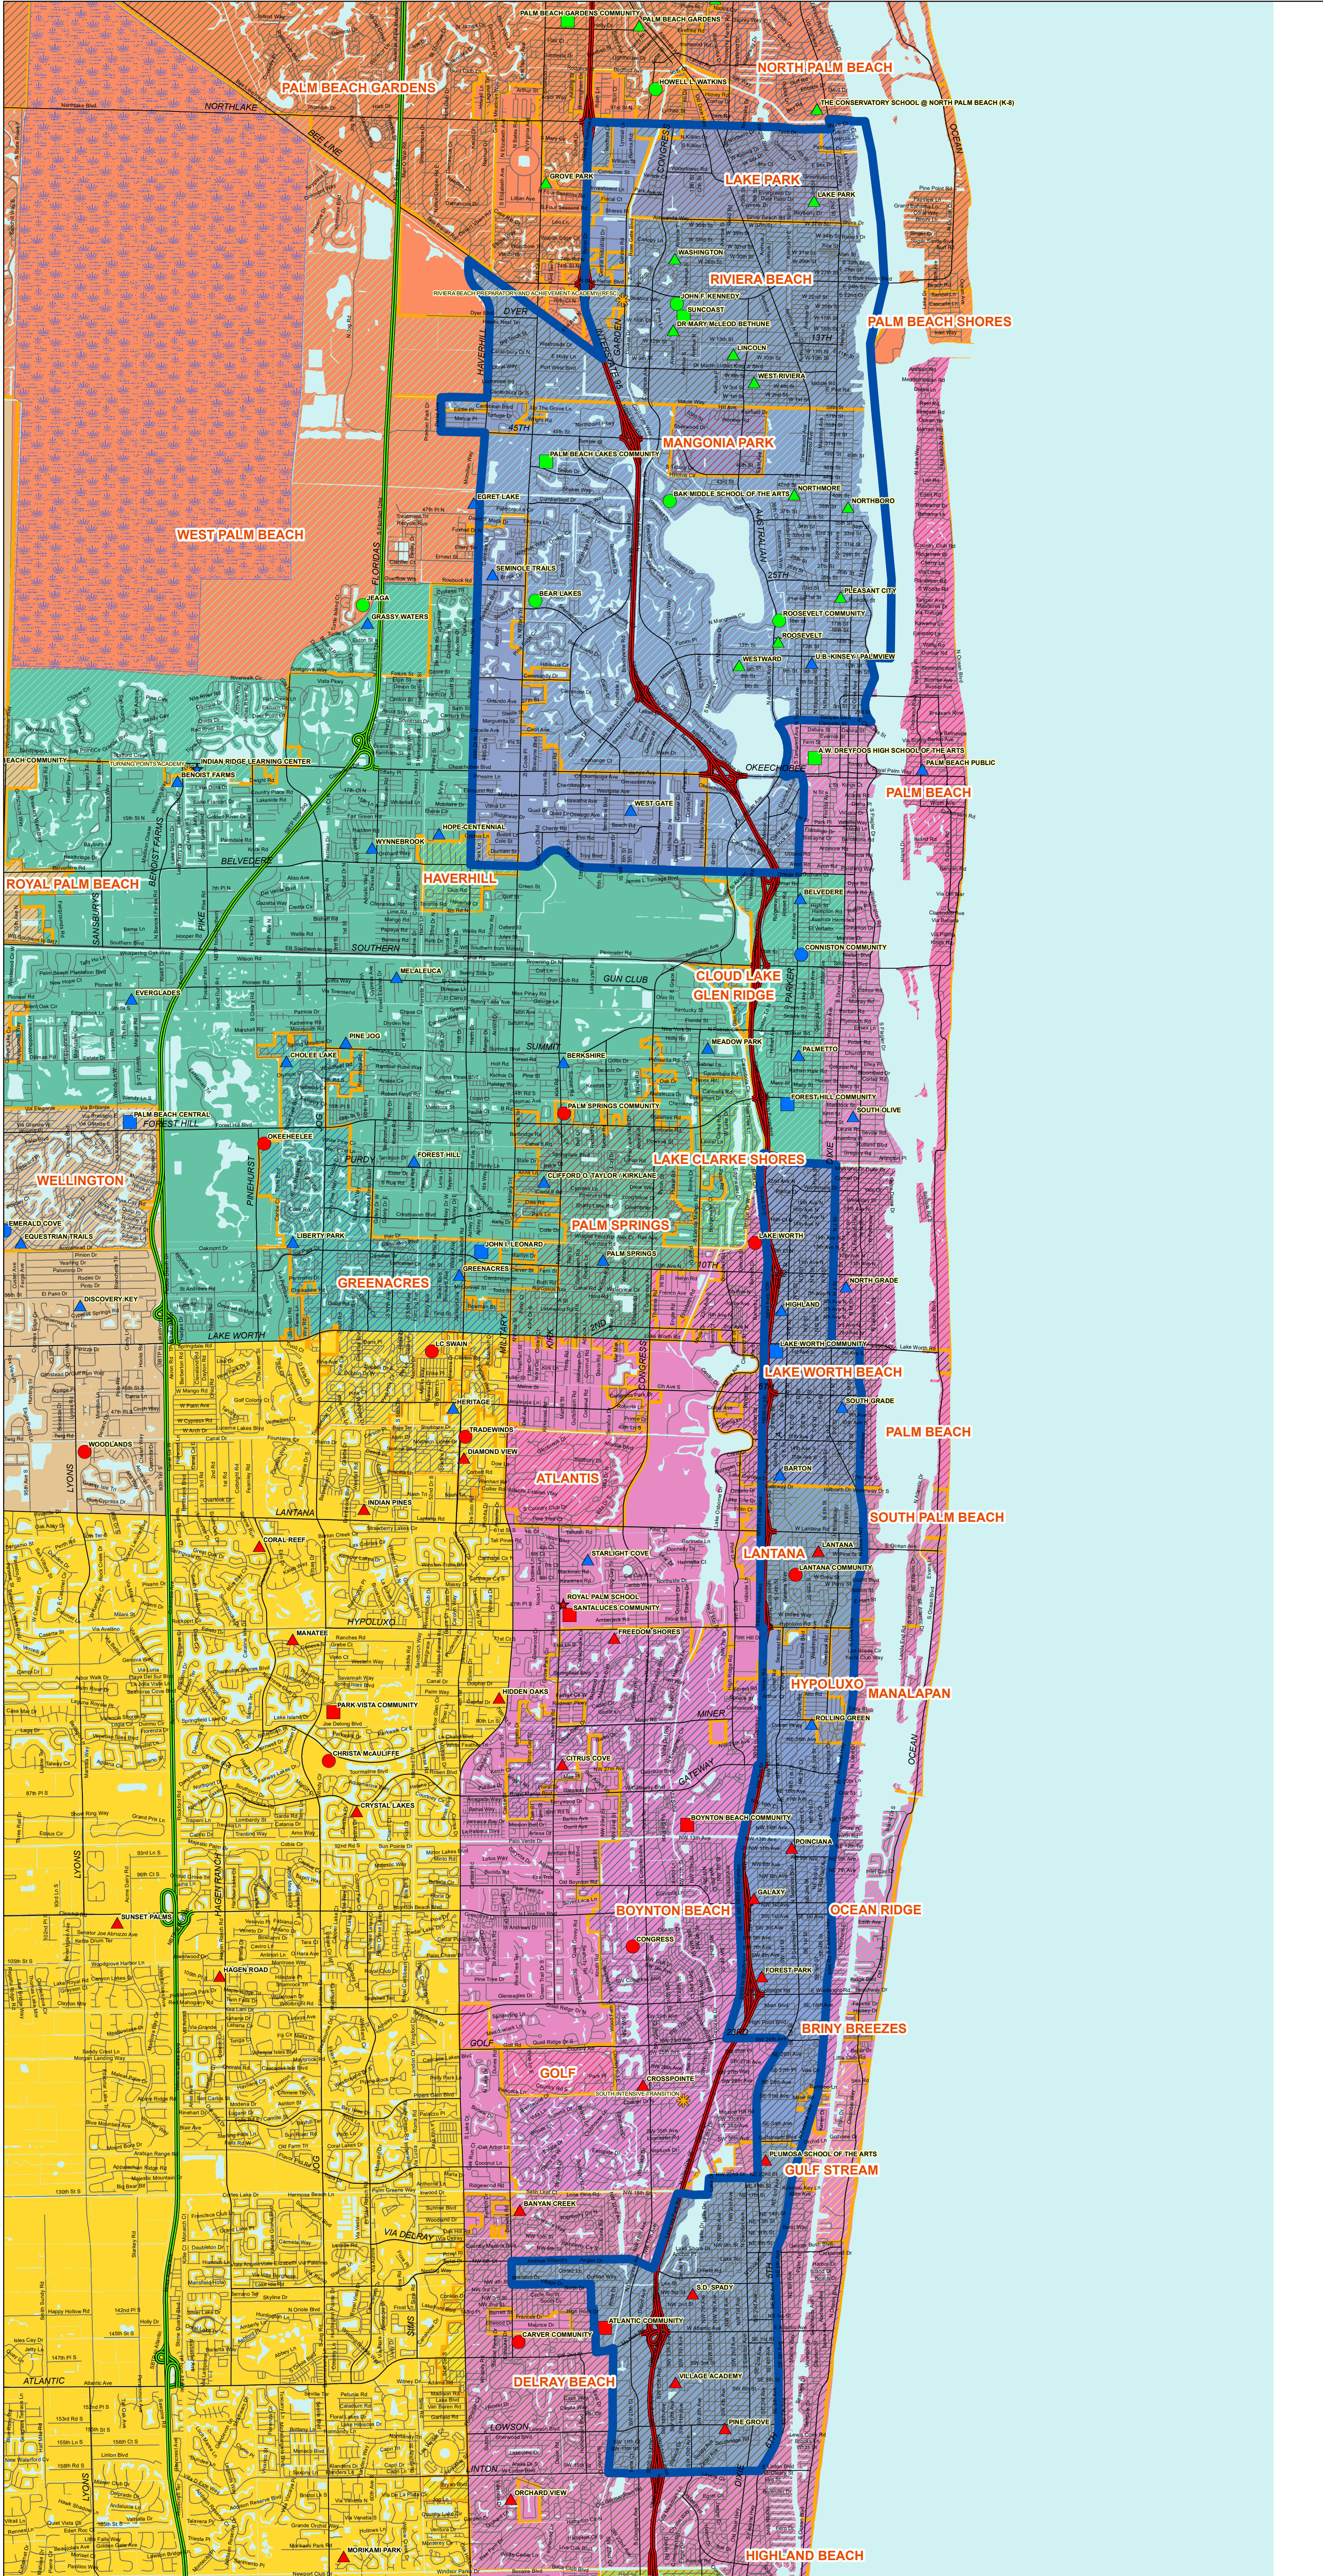

School Board District 7

Legend

North Region

- ▲ Elementary
- Middle
- High

Central Region

- ▲ Elementary
- Middle
- High
- ★ ESE

South Region

- ▲ Elementary
- Middle
- High
- ★ ESE
- ✱ Alternatives

- Florida's Turnpike
- Interstate 95
- Major Roadways
- Secondary Roads
- Water Catchment Area
- Waterways
- School Board District 7

School Board Districts

- 1 - Barbara McQuinn
- 2 - Alexandria Ayala
- 3 - Karen M. Brill
- 4 - Erica Whitfield
- 5 - Frank A. Barbieri, Jr., Esq.
- 6 - Marcia Andrews
- 7 - Debra Robinson, M.D.