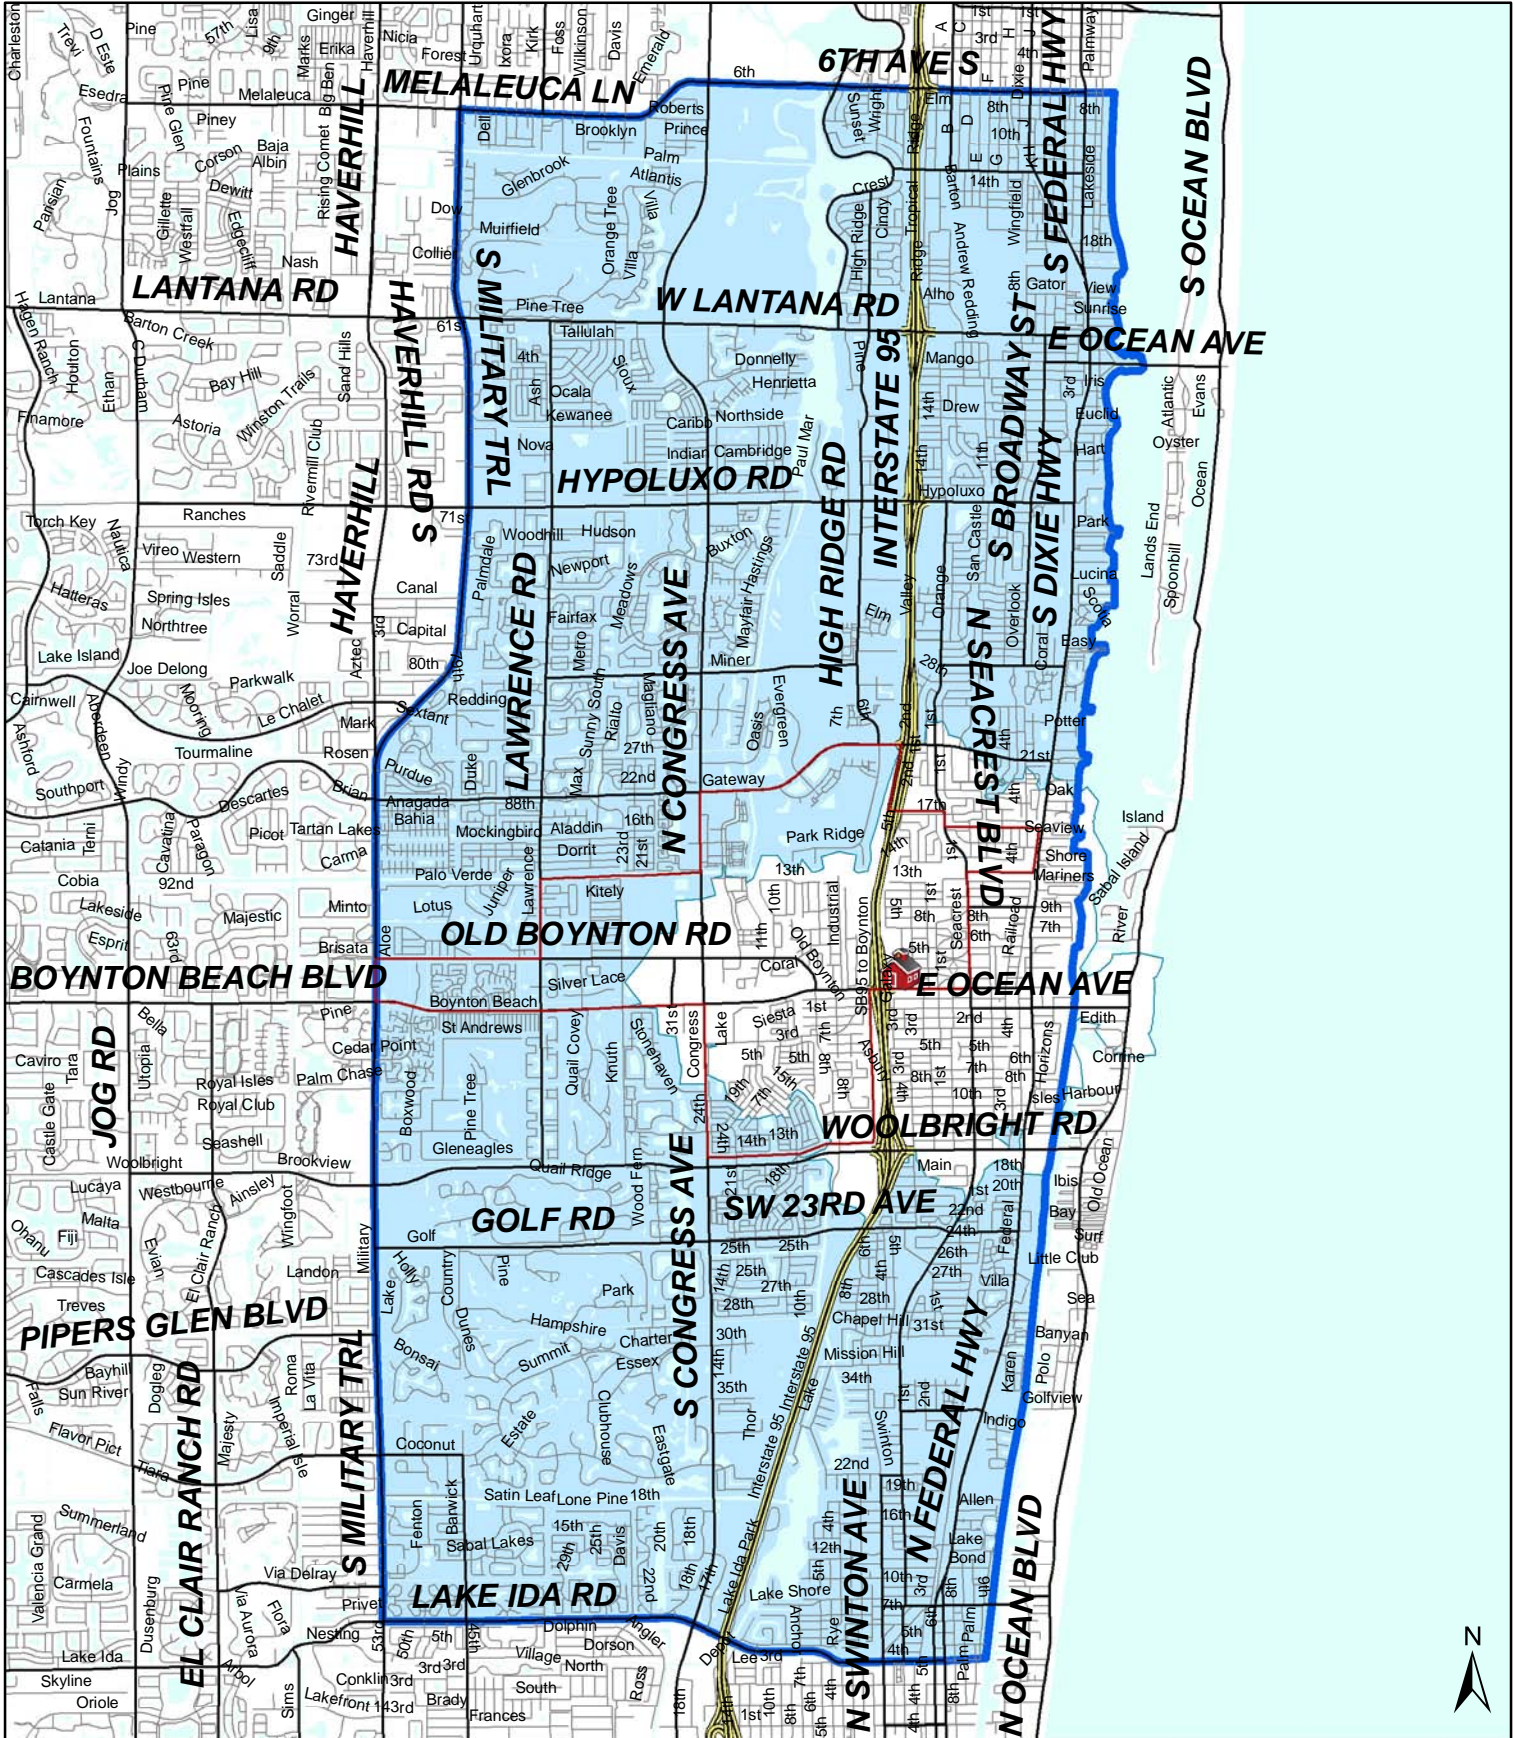

# Choice Transportation Zone Galaxy Elementary School

-  Galaxy Elementary
-  Choice Transportation Zone
-  Attendance Boundary
-  Galaxy 2 mile