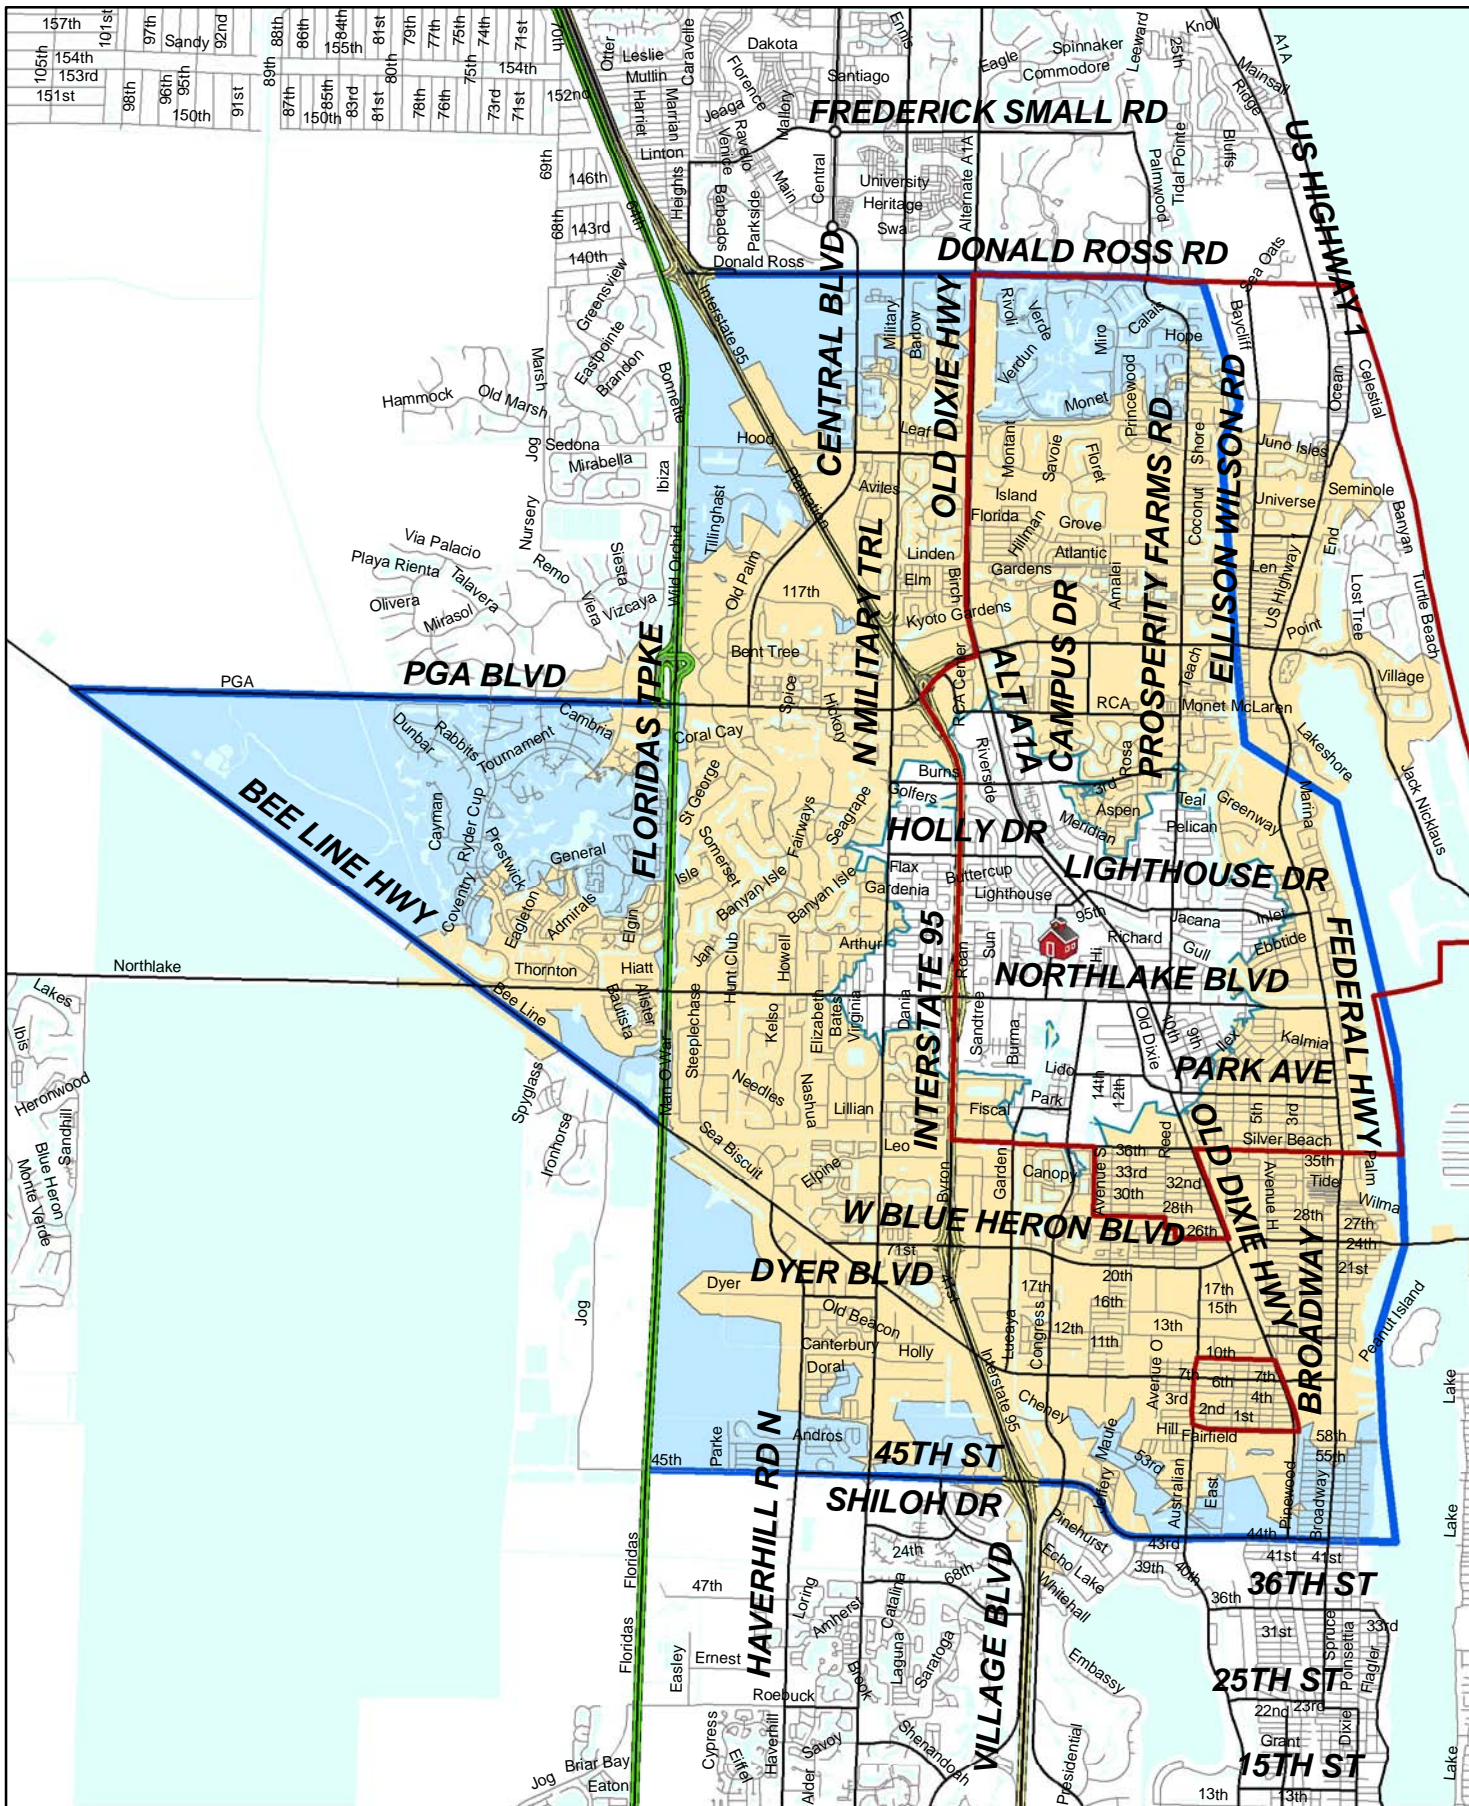

Choice Transportation Zone HL Watkins Middle

HL Watkins Middle

HL Watkins 2 mile

Choice Transportation Zone

Attendance Boundary

HL Watkins 5 mile

10/03/2013 - EOS, CTZ_HL_Watkins_Middle.mxd