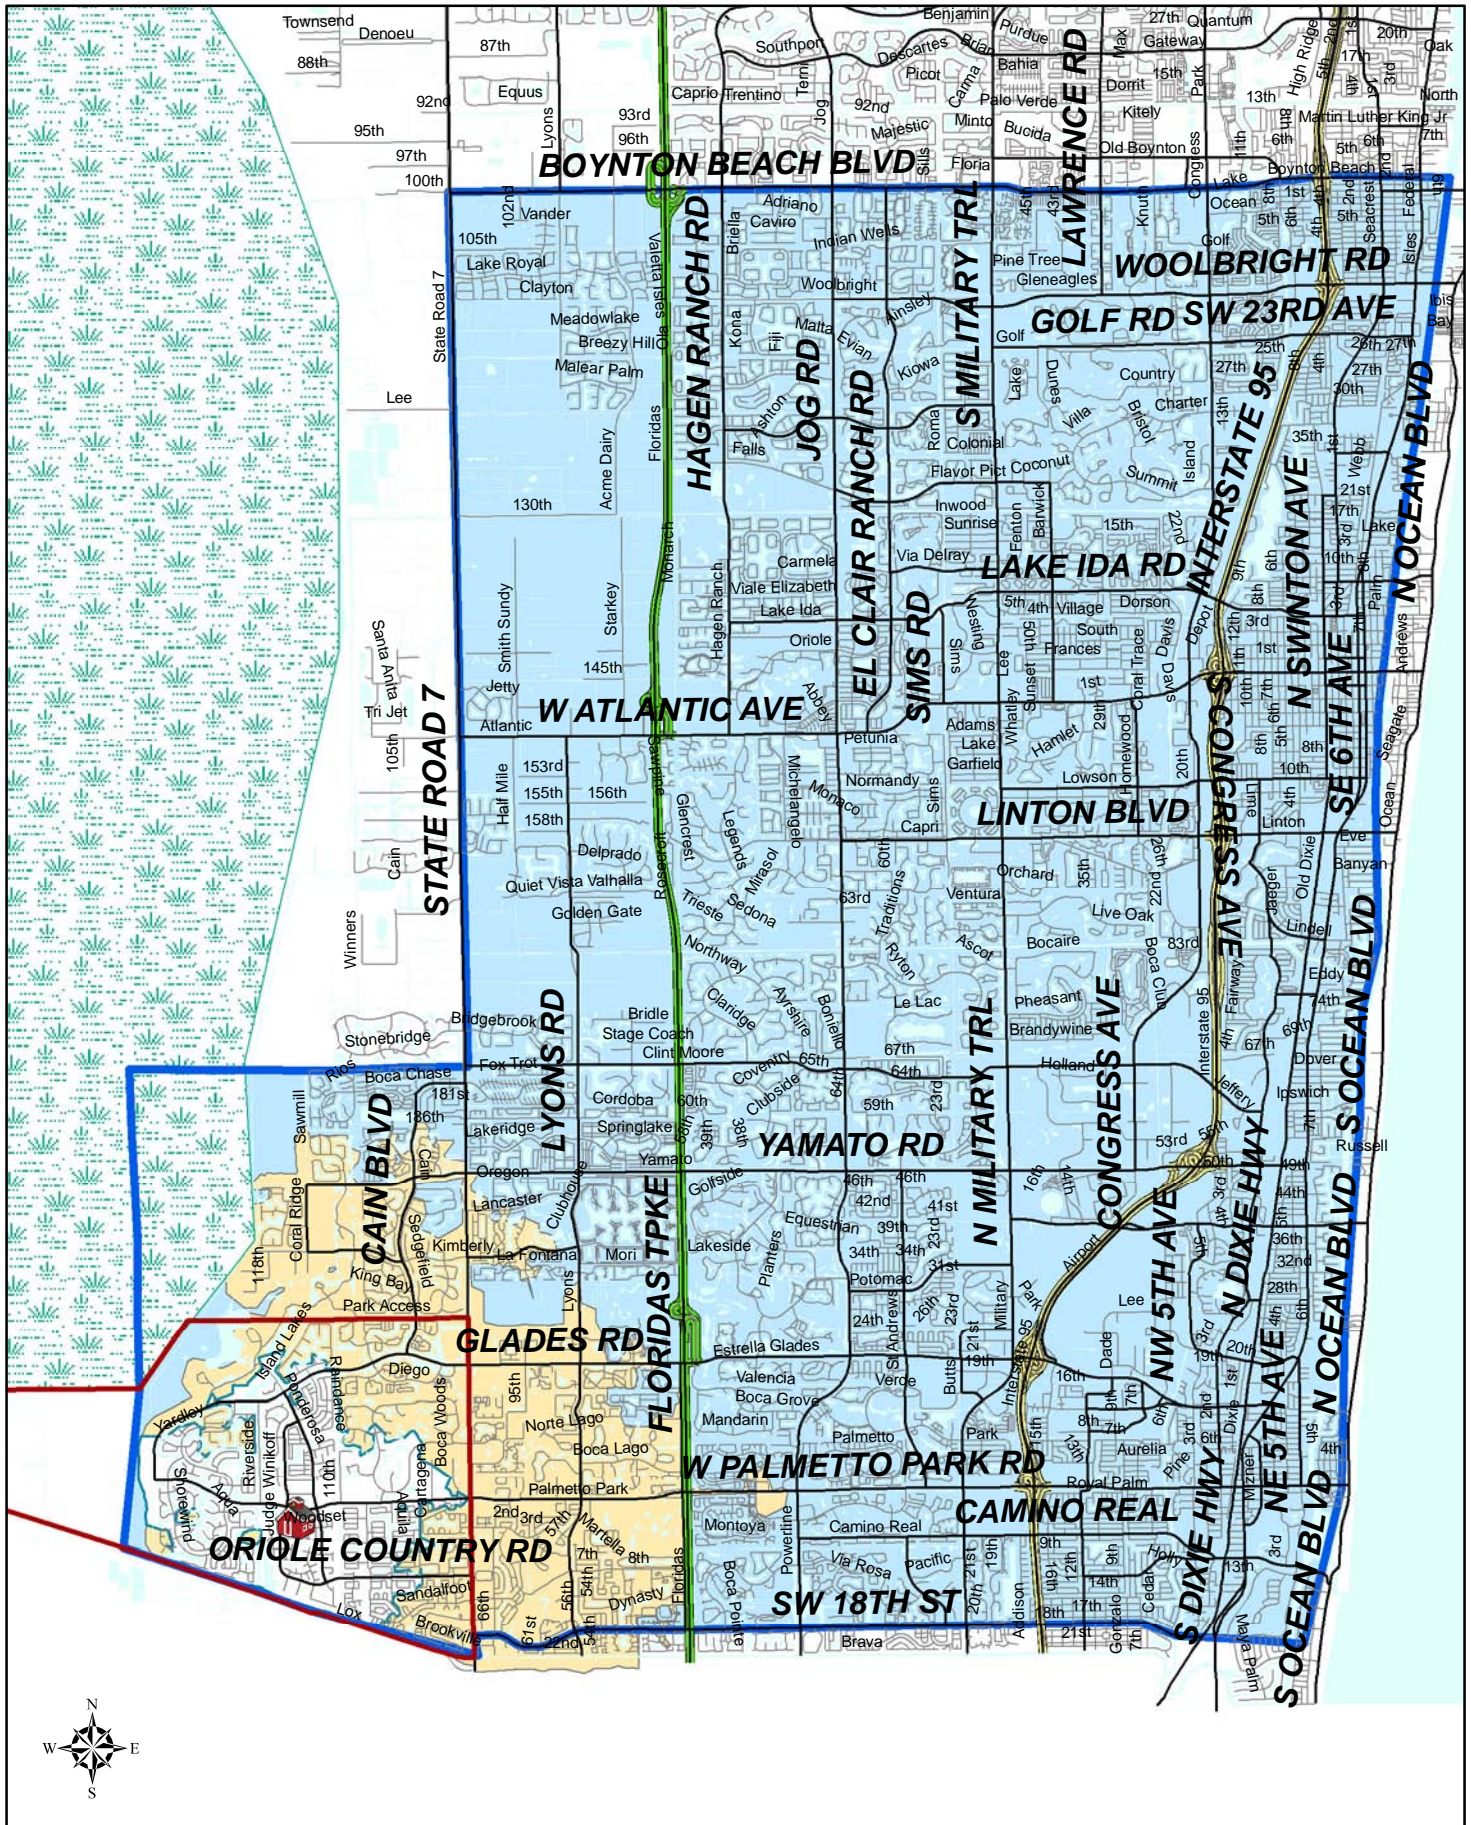

# Choice Transportation Zone Loggers Run Middle

-  Attendance Boundary
-  Loggers Run 5 mile
-  Choice Transportation Zone
-  Choice Transportation Zone